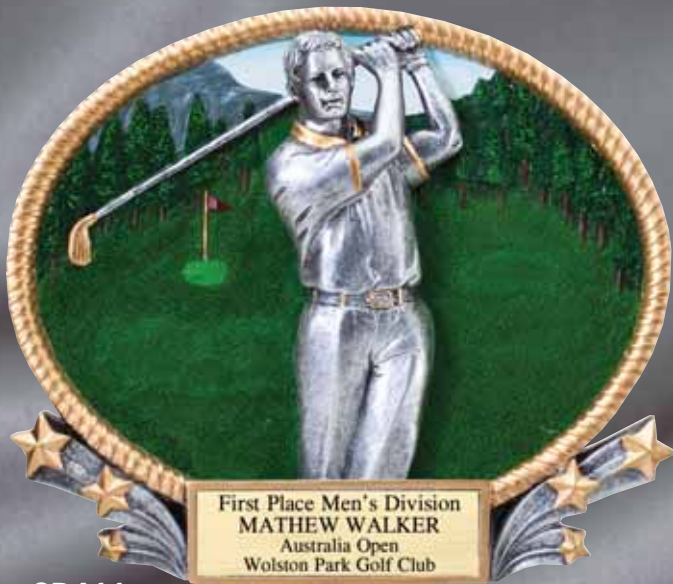

RJ262B
9"

RX583B
10"

Colorfull Resin Plates

SELF STAND OR WALL HANG

3D411
8 1/4" x 7"

First Place Men's Division
MATHEW WALKER
Australia Open
Wolston Park Golf Club

3D412
8 1/4" x 7"

First Place Women's Division
JULIE LANCASTER
Australia Open
Wolston Park Golf Club