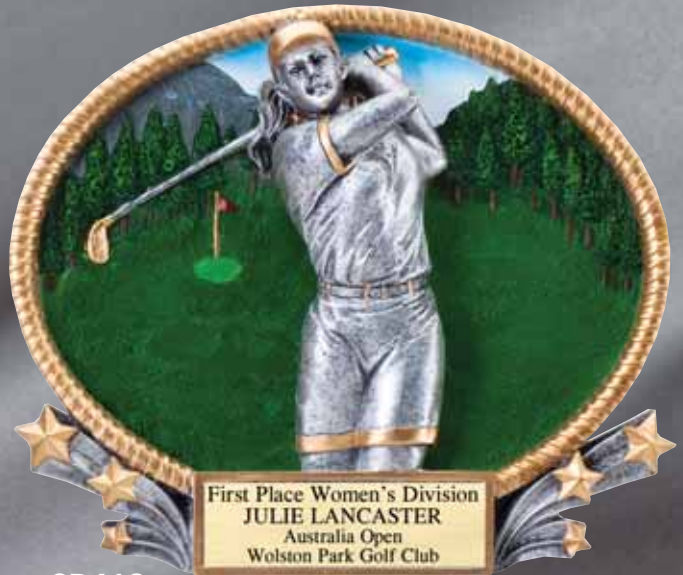

RJ262B
9"

RX583B
10"

Colorfull Resin Plates

SELF STAND OR WALL HANG

3D411
8 1/4" x 7"

First Place Men's Division
MATHEW WALKER
Australia Open
Wolston Park Golf Club

3D412
8 1/4" x 7"

First Place Women's Division
JULIE LANCASTER
Australia Open
Wolston Park Golf Club