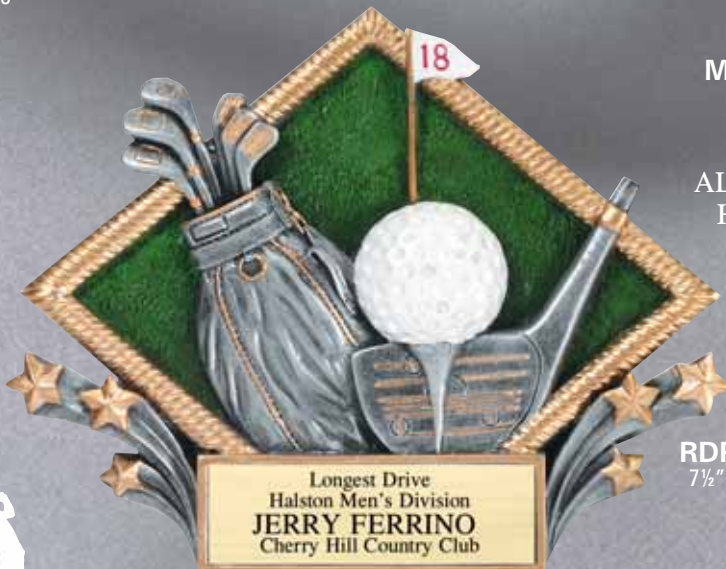

BACK VIEW OF RDP11

RDP11
7 1/2" x 6"