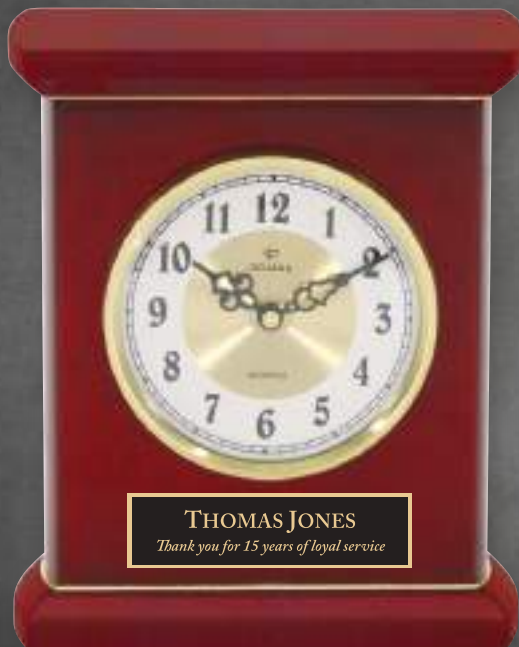

THOMAS JONES
Thank you for 15 years of loyal service

Patriot Rosewood Clock

Part No.
97510

Size
9" x 7" x 2 7/8"