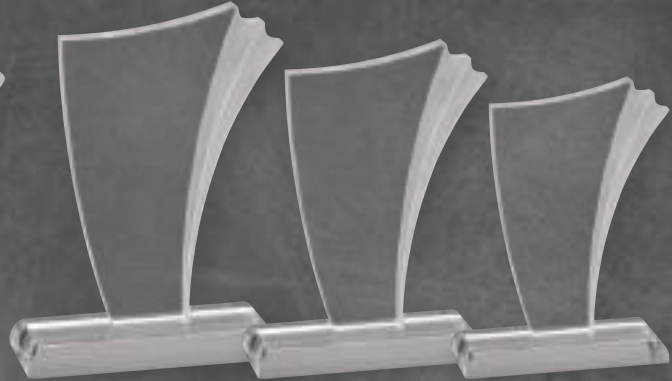

Acrylic Awards

Sand Piper

Part No.	Size	Color
KT84806	6 5/8" x 4 1/8"	CLEAR
KT84807	7 5/8" x 4 3/4"	CLEAR
KT84808	8 5/8" x 5 1/2"	CLEAR