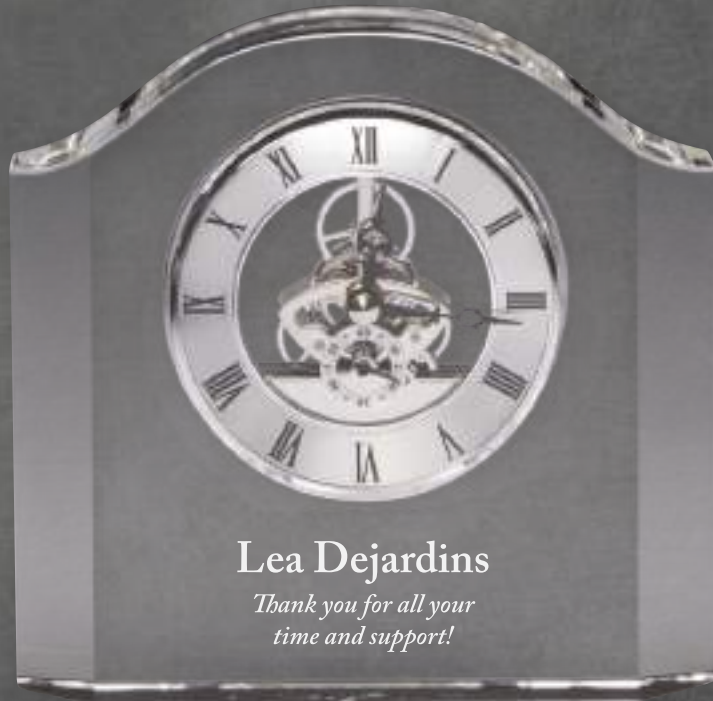

## Chello Crystal Clock

Part No.

**96609**

Size

**6" x 6 ¼"**

**Lea Dejardins**

*Thank you for all your  
time and support!*