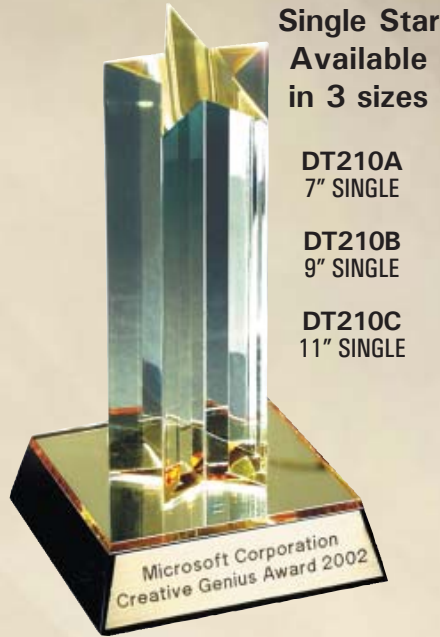

## Deep Lasered Star

**DT42G**  
7" X 5¾"  
¾" THICK BASE

**DT43G**  
4" X 7"

**DT43B**  
4" X 7"

*Bold sculptured lucite star columns enhanced by a gold reflective base*

DT212  
11"  
TRIPLE STAR

Single Star  
Available  
in 3 sizes

DT210A  
7" SINGLE

DT210B  
9" SINGLE

DT210C  
11" SINGLE

DT211  
9½"  
DOUBLE STAR