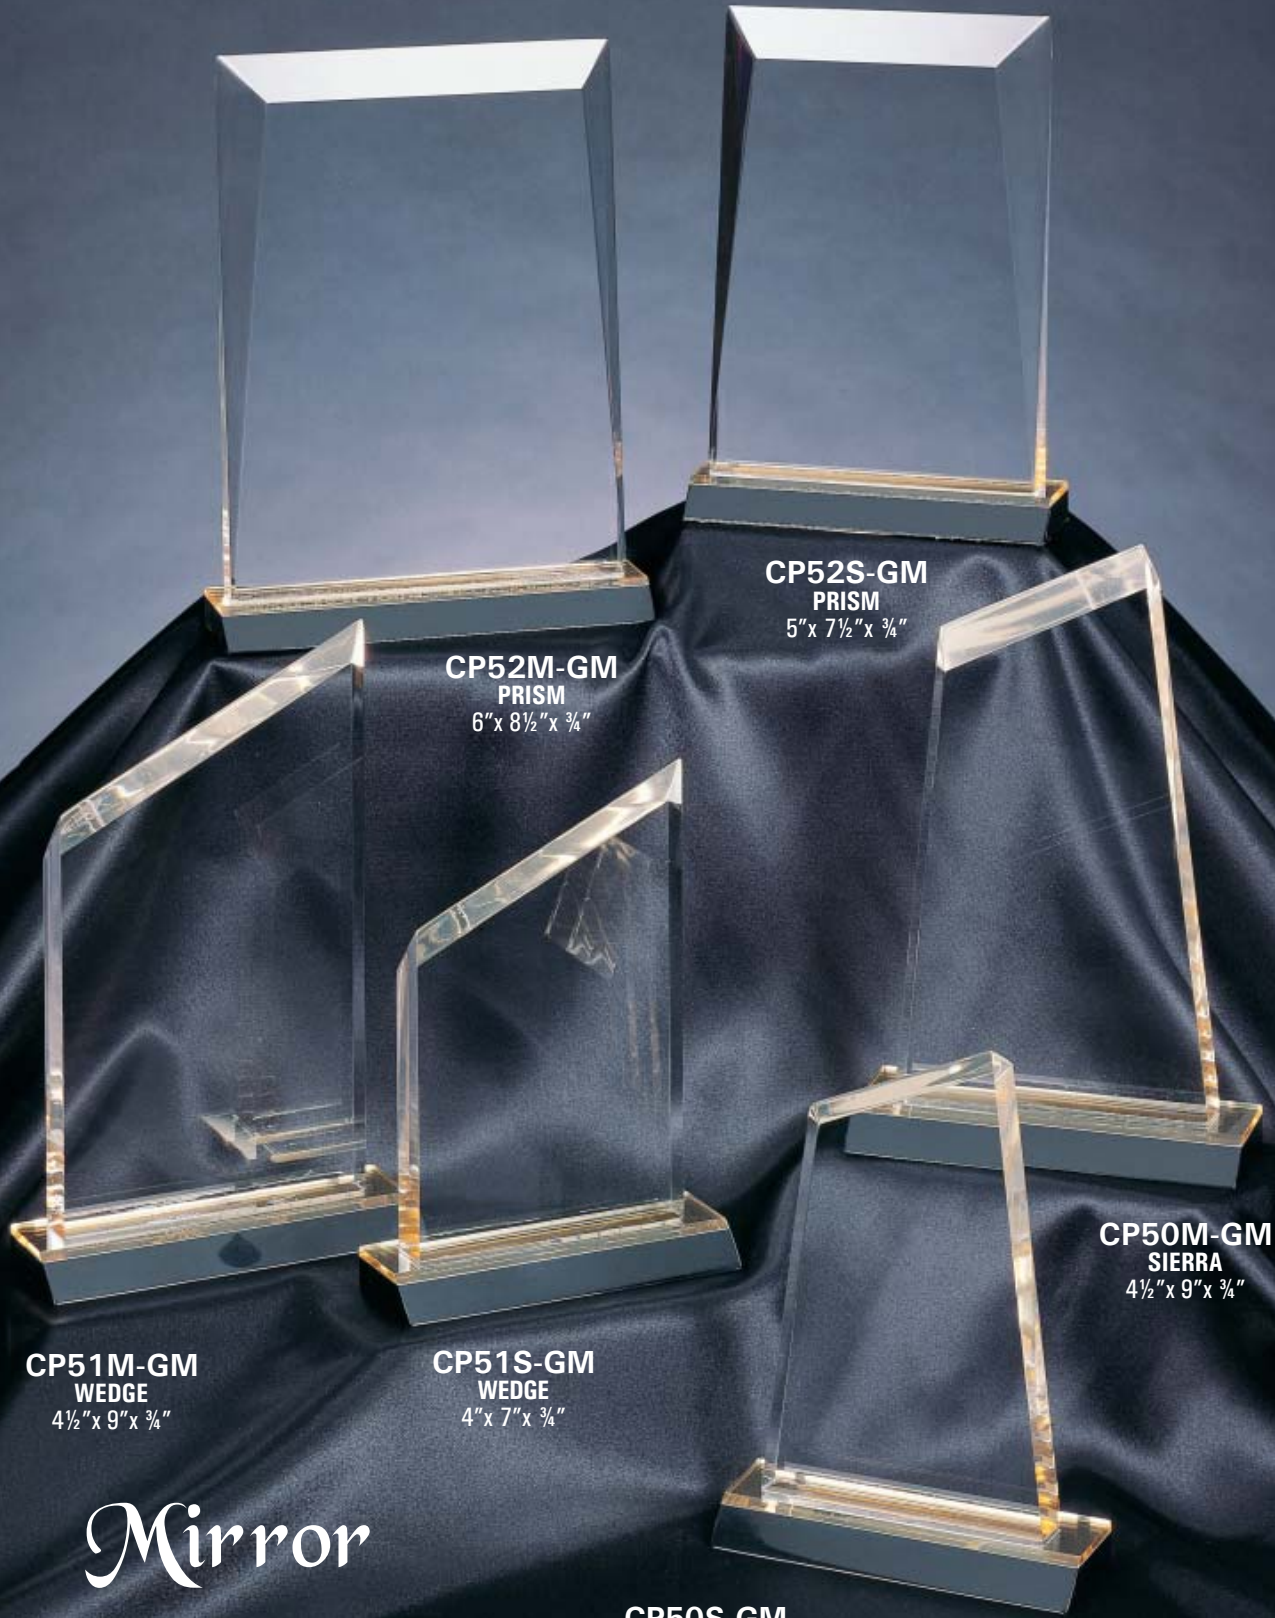

**CP52M-BM  
PRISM**  
6" x 8½" x ¾"

**CP52S-BM  
PRISM**  
5" x 7½" x ¾"

**CP51M-BM  
WEDGE**  
4½" x 9" x ¾"

**CP51S-BM  
WEDGE**  
4" x 7" x ¾"

**CP50M-BM  
SIERRA**  
4½" x 9" x ¾"

**CP50S-BM  
SIERRA**  
4" x 7" x ¾"

# Mirror Series

**CP52M-GM  
PRISM  
6" x 8½" x ¾"**

**CP52S-GM  
PRISM  
5" x 7½" x ¾"**

**CP51M-GM  
WEDGE  
4½" x 9" x ¾"**

**CP51S-GM  
WEDGE  
4" x 7" x ¾"**

**CP50M-GM  
SIERRA  
4½" x 9" x ¾"**

**CP50S-GM  
SIERRA  
4" x 7" x ¾"**