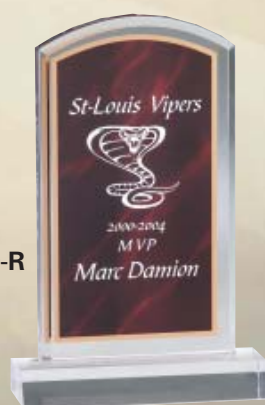

## Marble Trophy Acrylics Matching Series

Individually  
Boxed  
6" x 8 1/2" x 3/4"

Laser or  
Rotary  
Engravable

**CP45-B** BLUE

**CP45-R** RED

**CP45-G** GREEN

**CP40-B**  
BLUE

**CP40-R**  
RED