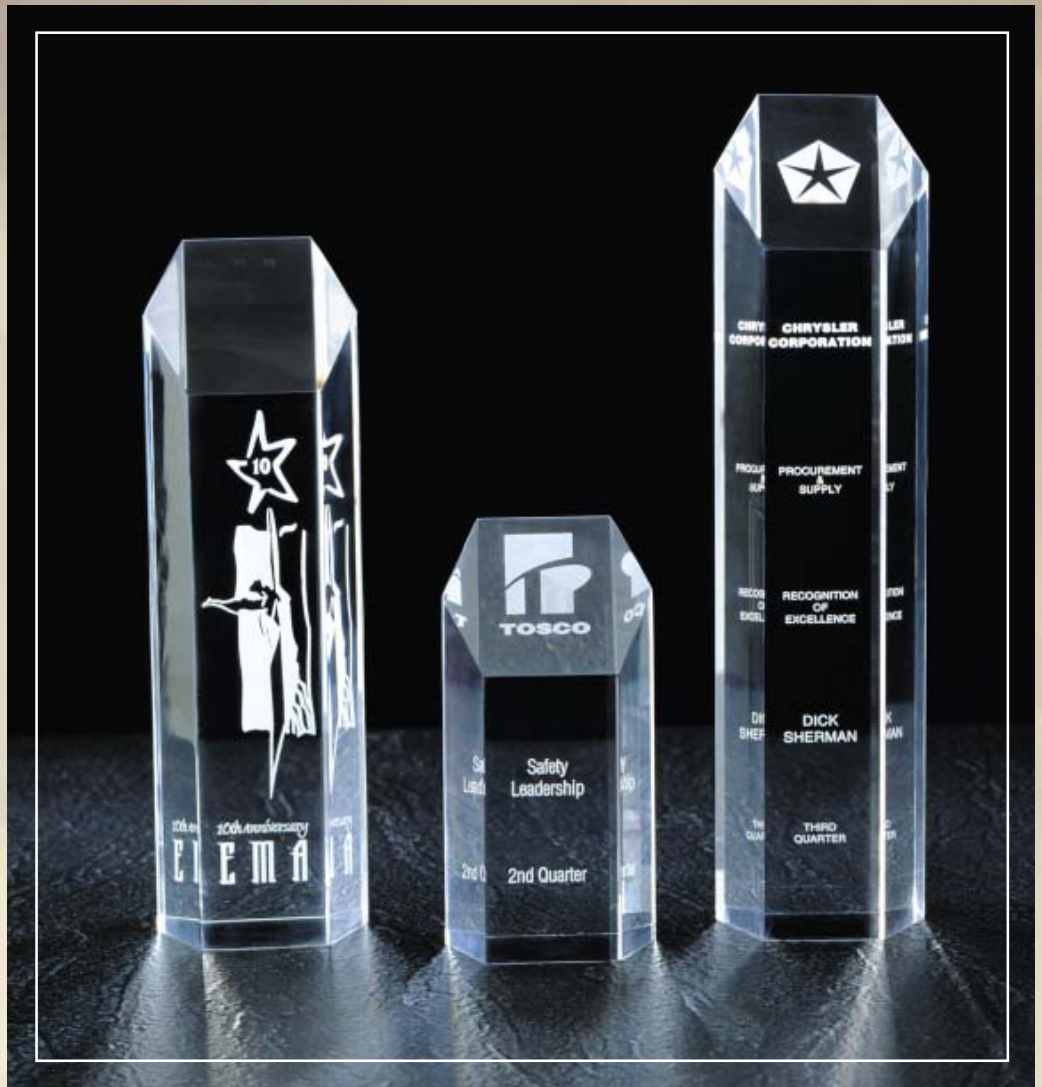

# Hexagon Towers

2" Thick Clear Acrylic  
Available in Clear Only.

- HTA-A 3" x 6"
- HTA-B 3" x 10"
- HTA-C 3" x 12"

**REC-A**  
5" x 7 1/4" x 1 1/4"

**REC-B**  
5" x 9 1/4" x 1 1/4"

**REC-C**  
5" x 11 1/4" x 1 1/4"