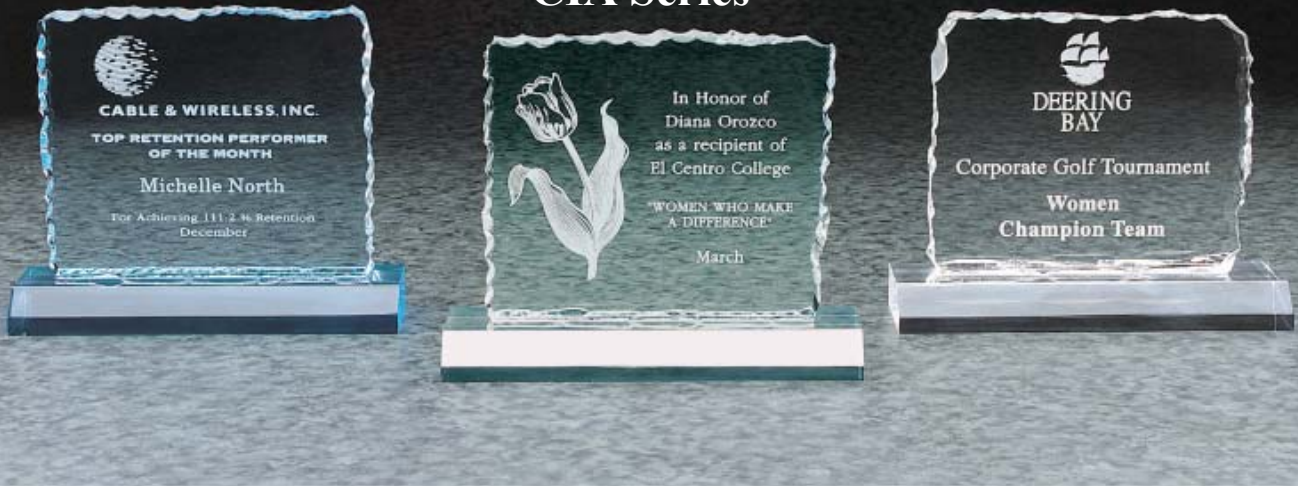

Acrylic Awards

Available in Clear, Blue, or Jade Green.
Please specify when ordering

3/4" Thick Cracked Ice Awards CIA Series

CIA-AB BLUE 5 1/2" x 4 1/4"
CIA-CB BLUE 6 1/2" x 5 1/4"
CIA-EB BLUE 7 1/2" x 6 1/4"

CIA-AJ JADE 5 1/2" x 4 1/4"
CIA-CJ JADE 6 1/2" x 5 1/4"
CIA-EJ JADE 7 1/2" x 6 1/4"

CIA-A CLEAR 5 1/2" x 4 1/4"
CIA-C CLEAR 6 1/2" x 5 1/4"
CIA-E CLEAR 7 1/2" x 6 1/4"