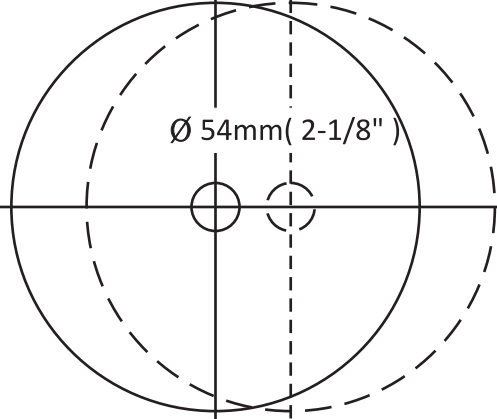

TEMPLATE

FOLD HERE

BACKSET 70mm(2 3/4")

BACKSET 60mm(2 3/8")

Ø 9mm (11/32")

Drill 25.4(1")hole
at center of door edge

Drill 25.4(1")hole
at center of door edge

CENTER TO CENTER 140mm (5 1/2")

CENTER TO CENTER 214mm (8 13/32")

RECOMMENDED DISTANCE FROM FLOOR 914~965mm (36"~38")