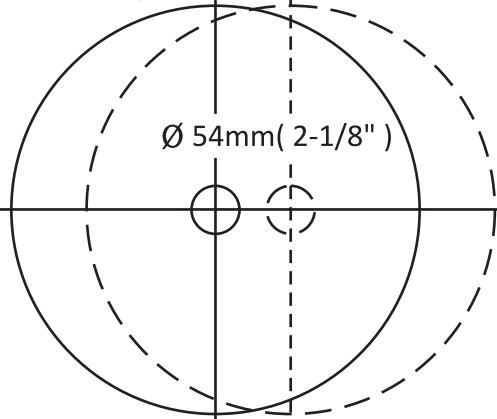

TEMPLATE

FOLD HERE

BACKSET 70mm(2 3/4")

BACKSET 60mm(2 3/8")

Ø 9mm (11/32")

Drill 25.4(1")hole
at center of door edge

Drill 25.4(1")hole
at center of door edge

CENTER TO CENTER 140mm (5 1/2")

CENTER TO CENTER 214mm (8 13/32")

RECOMMENDED DISTANCE FROM FLOOR 914~965mm (36"~38")