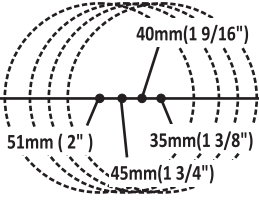

TEMPLATE

FOLD HERE

BACKSET 70mm(2 3/4")

BACKSET 60mm(2 3/8")

Ø 9mm (11/32")

Drill 25.4(1")hole
at center of door edge

Drill 25.4(1")hole
at center of door edge

CENTER TO CENTER 140mm (5 1/2")

CENTER TO CENTER 214mm (8 13/32")

RECOMMENDED DISTANCE FROM FLOOR 914~965mm (36"~38")