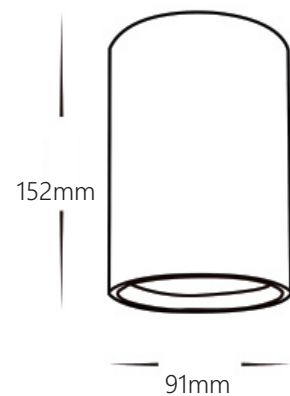

CAN Surface Mount Downlight

- Surface mounted LED downlight
- Aluminium body with silver reflector
- IP44 front weatherproof
- Mounted under eaves without direct rain splash
- Built-in LED driver
- Triac phase-cut dimmable
- 60 degree beam angle
- CRI > 80
- 5-Year warranty

CODE	COLOR	LAMP	LUMEN	INPUT	IP RATING	CCT
CL-DL-CAN-BL	BLACK	LED 13W	1200lm	240V 50Hz	IP44	3000K
CL-DL-CAN-WH	WHITE	LED 13W	1200lm	240V 50Hz	IP44	3000K