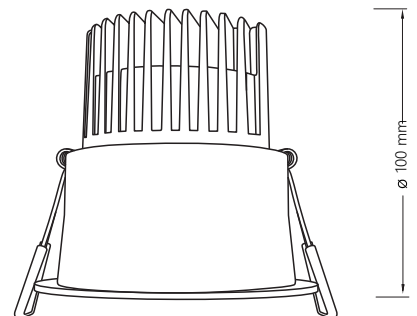

D203 15W Downlight

- Aluminum body
- Gimble with deep cup low glare design
- 60D beam angle
- CRI>90
- 1420 lumen output
- CCT options: 3000K, 4000K and 5000K
- IP44 front waterproof
- External LED driver with flex and plug
- Triac phase-cut dimmable
- 90-95mm Cutout
- Multiple color finish options

ø 90 mm

ø 100 mm

ø 110 mm