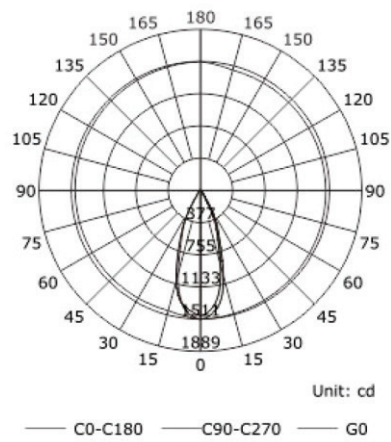

Shift Surface Mount Down Light

- * Unique tilt adjust/rotate design
- * Surface mount with built in driver
- * Commercial grade aluminium construction
- * Available in track version

Specification - Shift

CODE	COLOR	LAMP	LUMEN	INPUT	IP RATING	CCT	SIZE	DIMMABLE	BEAM ANGLE
00558013	White	13W	800lm	240V 50/60Hz	IP20	3000K	100x100mm	No	38°
00558014	Black	13W	800lm	240V 50/60Hz	IP20	3000K	100x100mm	No	38°