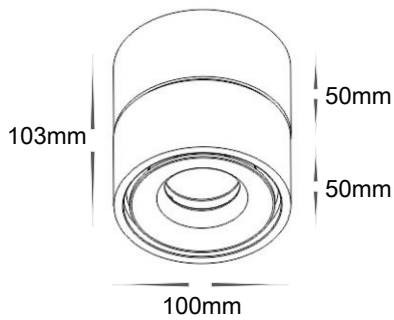

Shift Surface Mount Down Light

- * Unique tilt adjust/rotate design
- * Surface mount with built in driver
- * Commercial grade aluminium construction
- * Available in track version

Specification - Shift

CODE	COLOR	LAMP	LUMEN	INPUT	IP RATING	CCT	SIZE	DIMMABLE	BEAM ANGLE
00558013	White	13W	800lm	240V 50/60Hz	IP20	3000K	100x100mm	No	38°
00558014	Black	13W	800lm	240V 50/60Hz	IP20	3000K	100x100mm	No	38°