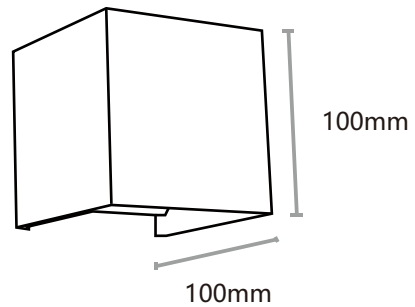

### Jazz 2-WAY Exterior

- Up/down - Weatherproof design
- Built-in LED and driver
- Non-dimmable
- CRI 70

## Specification - Jazz

CODE	TYPE/COLOR	LAMP	LUMEN	INPUT	POWER	IP RATING	COLOR TEMP	SIZE
524022	Black, warm white	LED 2*3W	364lms	240V 50Hz	2x3wCOB	IP54	3000K warm white	100*100*100mm
524022	White, warm white	LED 2*3W						