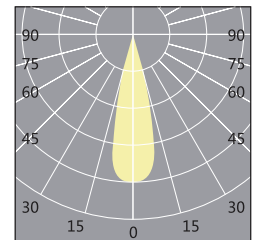

C29-1

Surface Mounted Downlight

Non Dimmable

Input: 220–240V 50Hz

Led power:19W

Material: Aluminum

Luminous Flux:1500lm

Color: ●Black ○White ●Gray

40°

WW 3000K Ra≥80

NW 4000K Ra≥80

CW 5700K Ra≥80

H(m)	Φ (lx)	Dh/Dv (m)	S (sq.m)	Eav (lx)
1.0	2115.29	0.54/0.54	0.29	905.98
2.0	528.82	1.08/1.07	0.9	226.50
3.0	235.03	1.62/1.61	2.1	100.66
4.0	132.21	2.16/2.15	3.7	56.62
5.0	84.61	2.70/2.68	5.7	36.24
6.0	58.76	3.24/3.22	8.3	25.17