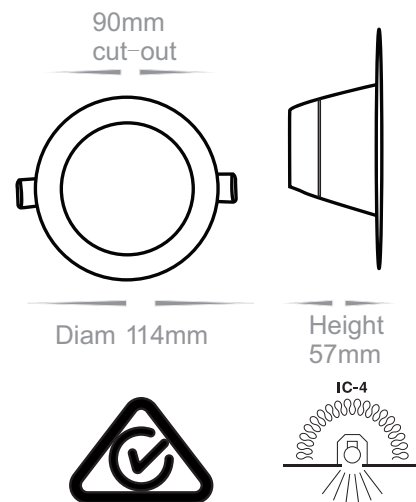

7010 Tri-Color Downlight

- Tri-color with 3000K, 4000K and 5000K
- IP44 front weatherproof
- Built-in LED driver
- Triac phase-cut dimmable
- 90mm Cutout
- With flex and plug
- 110 degree beam angle

CODE	COLOR	LAMP	LUMEN	INPUT	CUT-OUT	IP RATING	CCT	SENSOR
CL-DL-7010-TRI	WHITE	LED 10W	810lm	240V 50Hz	90mm	IP44	3000K	N/A
			910lm				4000K	
			950lm				5000K	