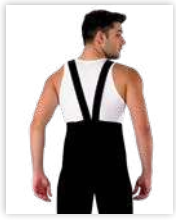

**GENDER
NEUTRAL**

G497-51

G1140

**G497 DRUMLINE
JUMPER**

Gender neutral - use guy's size chart. | $55

Colors: 51 Black, TrueColors™

**G1140 PONTE BAND
JUMPER**

Gender neutral - use guy's size chart. | $65