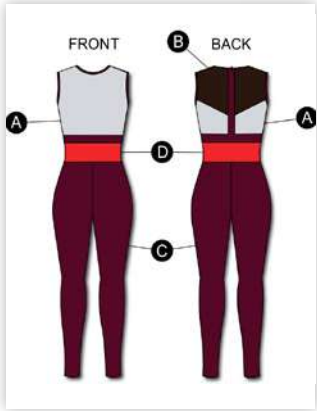

CHOOSE YOUR TOP

CHOOSE YOUR BOTTOMS

COMPLETE THE LOOK

**Skin tone options
are available!**

G1264 HORIZON UNITARD | \$115
Colors: TrueColors™

COLOR IT YOUR WAY

1

G387 DARKLIGHT TUNIC