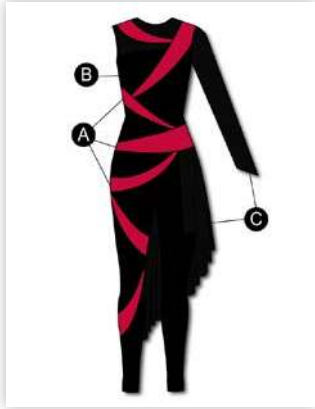

Colors: 52 Red, TrueColors™

1

G960 BREAKAWAY UNITARD

| \$110

Colors: 51 Black, 86 Ivory, TrueColors™

COLOR IT YOUR WAY

**G996 STARS ALIGNED
TUNIC** 

Leggings sold separately. | \$85