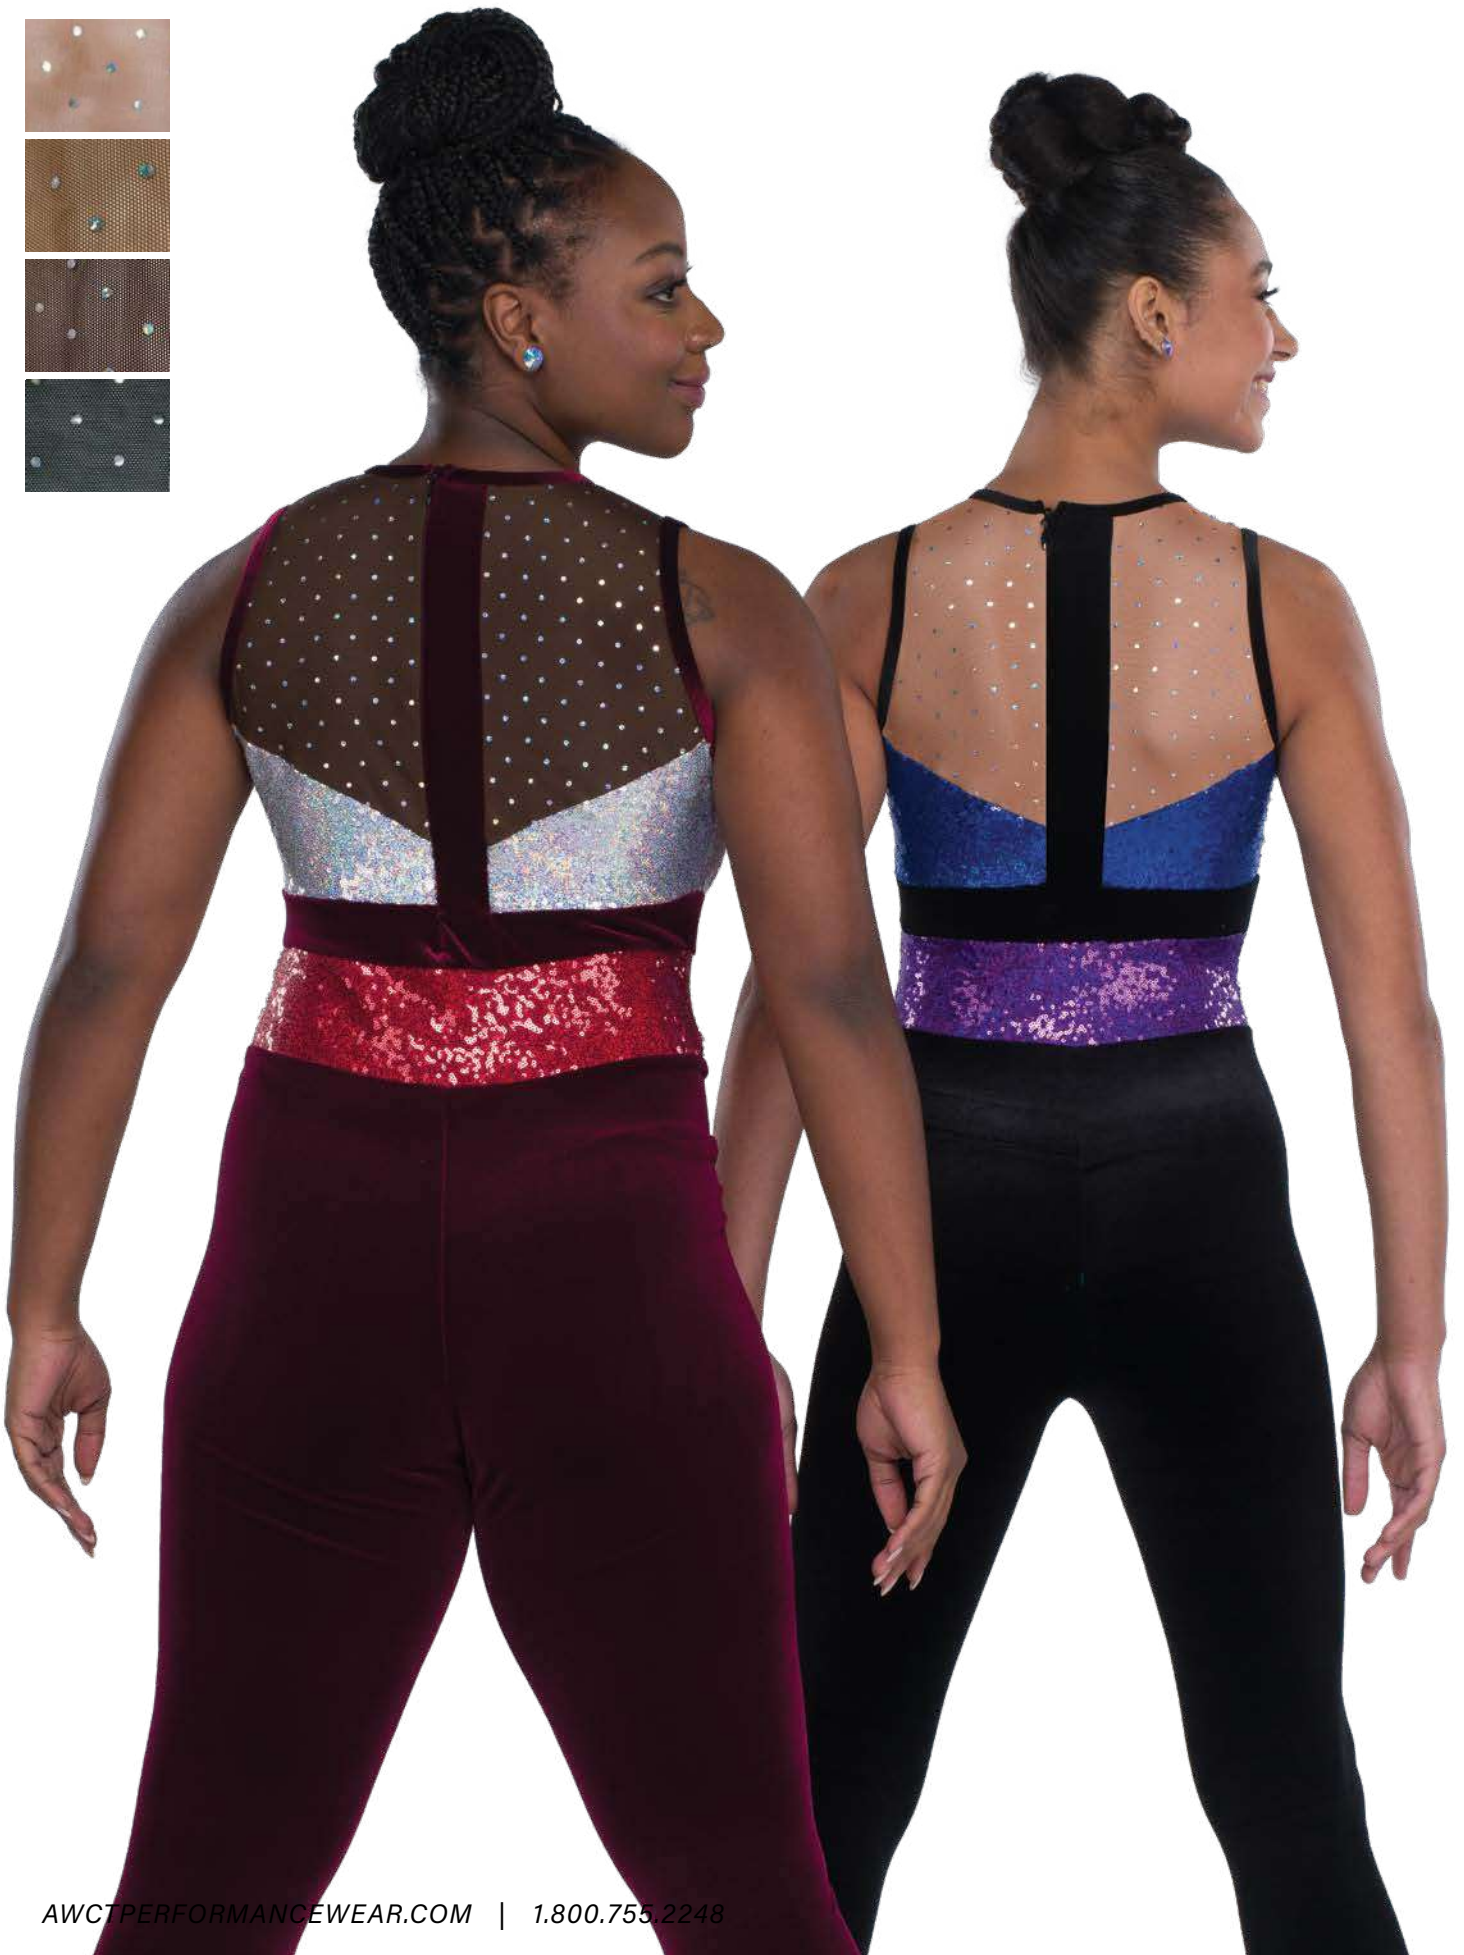

CHOOSE YOUR TOP

CHOOSE YOUR BOTTOMS

COMPLETE THE LOOK

**Skin tone options
are available!**

G1264 HORIZON UNITARD | \$115
Colors: TrueColors™

COLOR IT YOUR WAY

1

G387 DARKLIGHT TUNIC