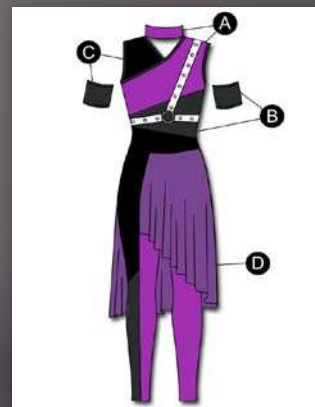

G1144 HESITATE GUY TOP

Pants (G1144P) sold separately. | \$60

Colors: 52 Red, 60 White, 88 Orchid, TrueColors™

COLOR IT YOUR WAY

88 Orchid

60 White

G1032 SLIP AWAY 🌈

Snap closure. | \$105