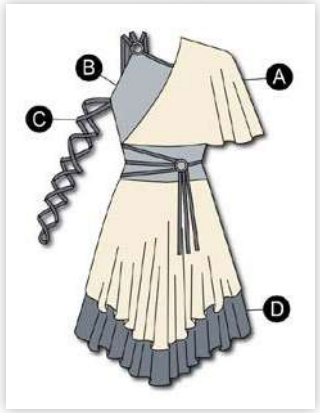

86 Ivory

COLOR IT YOUR WAY WITH TRU COLORS™