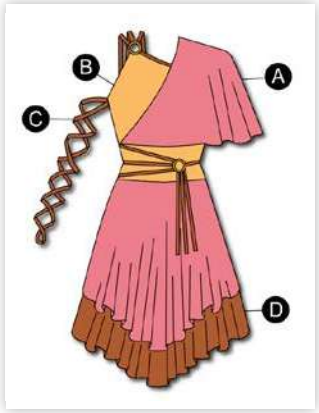

86 Ivory

COLOR IT YOUR WAY WITH TRU COLORS™