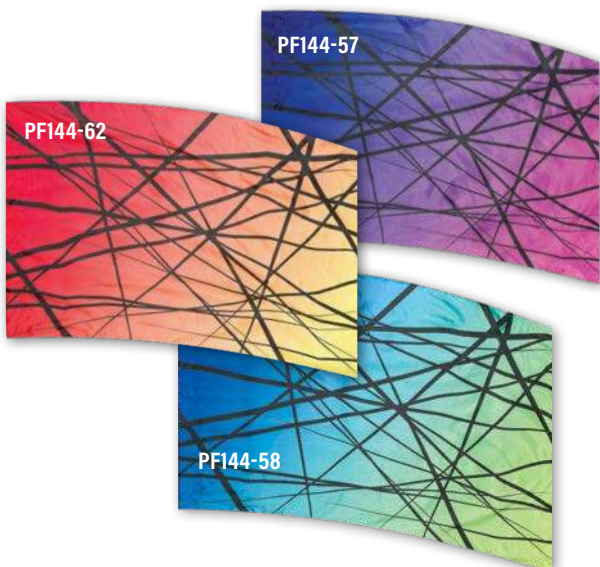

PF165

PF173-27

PF173-76

PF173-67

PF153

exclusive AWCT ombré FLAGS \$29.99

36" x 54" exclusive digital flags.

MONOCHROMATIC

SCRATCHED OUT OMBRE

OMBRE LINES

OMBRE SMOKE

exclusive AWCT ombré **FLAGS \$29.99**

36" x 54" exclusive digital flags.

BEST VALUE FLAGS

36" x 54" IN-STOCK while supplies last.

COLOR TO BLACK OMBRE FLAGS \$24.95