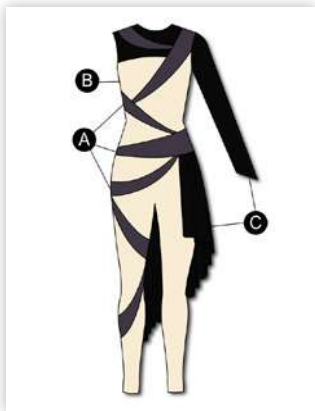

Colors: 52 Red, TrueColors™

1

G960 BREAKAWAY UNITARD

| \$110

Colors: 51 Black, 86 Ivory, TrueColors™

COLOR IT YOUR WAY

**G996 STARS ALIGNED
TUNIC** 

Leggings sold separately. | \$85