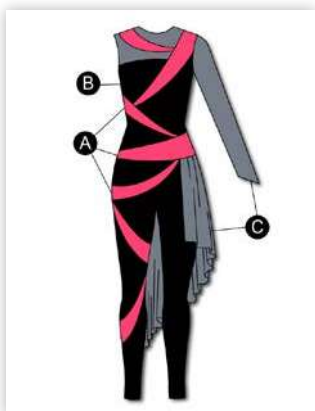

Colors: 52 Red, TrueColors™

1

G960 BREAKAWAY UNITARD

| \$110

Colors: 51 Black, 86 Ivory, TrueColors™

COLOR IT YOUR WAY

**G996 STARS ALIGNED
TUNIC** 

Leggings sold separately. | \$85