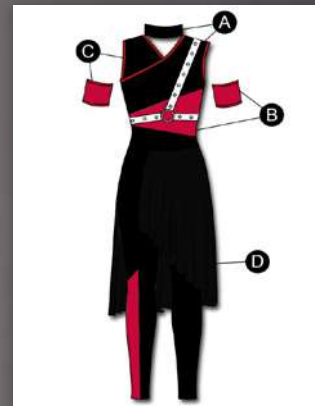

G1144 HESITATE GUY TOP

Pants (G1144P) sold separately. | \$60

Colors: 52 Red, 60 White, 88 Orchid, TrueColors™

COLOR IT YOUR WAY

88 Orchid

60 White

G1032 SLIP AWAY 🌈

Snap closure. | \$105