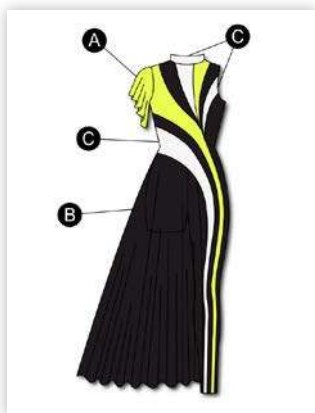

❖

G1229 NEW DAWN DRESS

Leg under skirt is short length. | $160

Colors: 48 Olive, 67 Gray, 98 Sangria, BWA Char/Black/White, TrueColors™