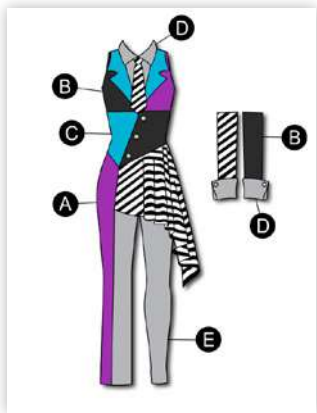

COLOR IT YOUR WAY