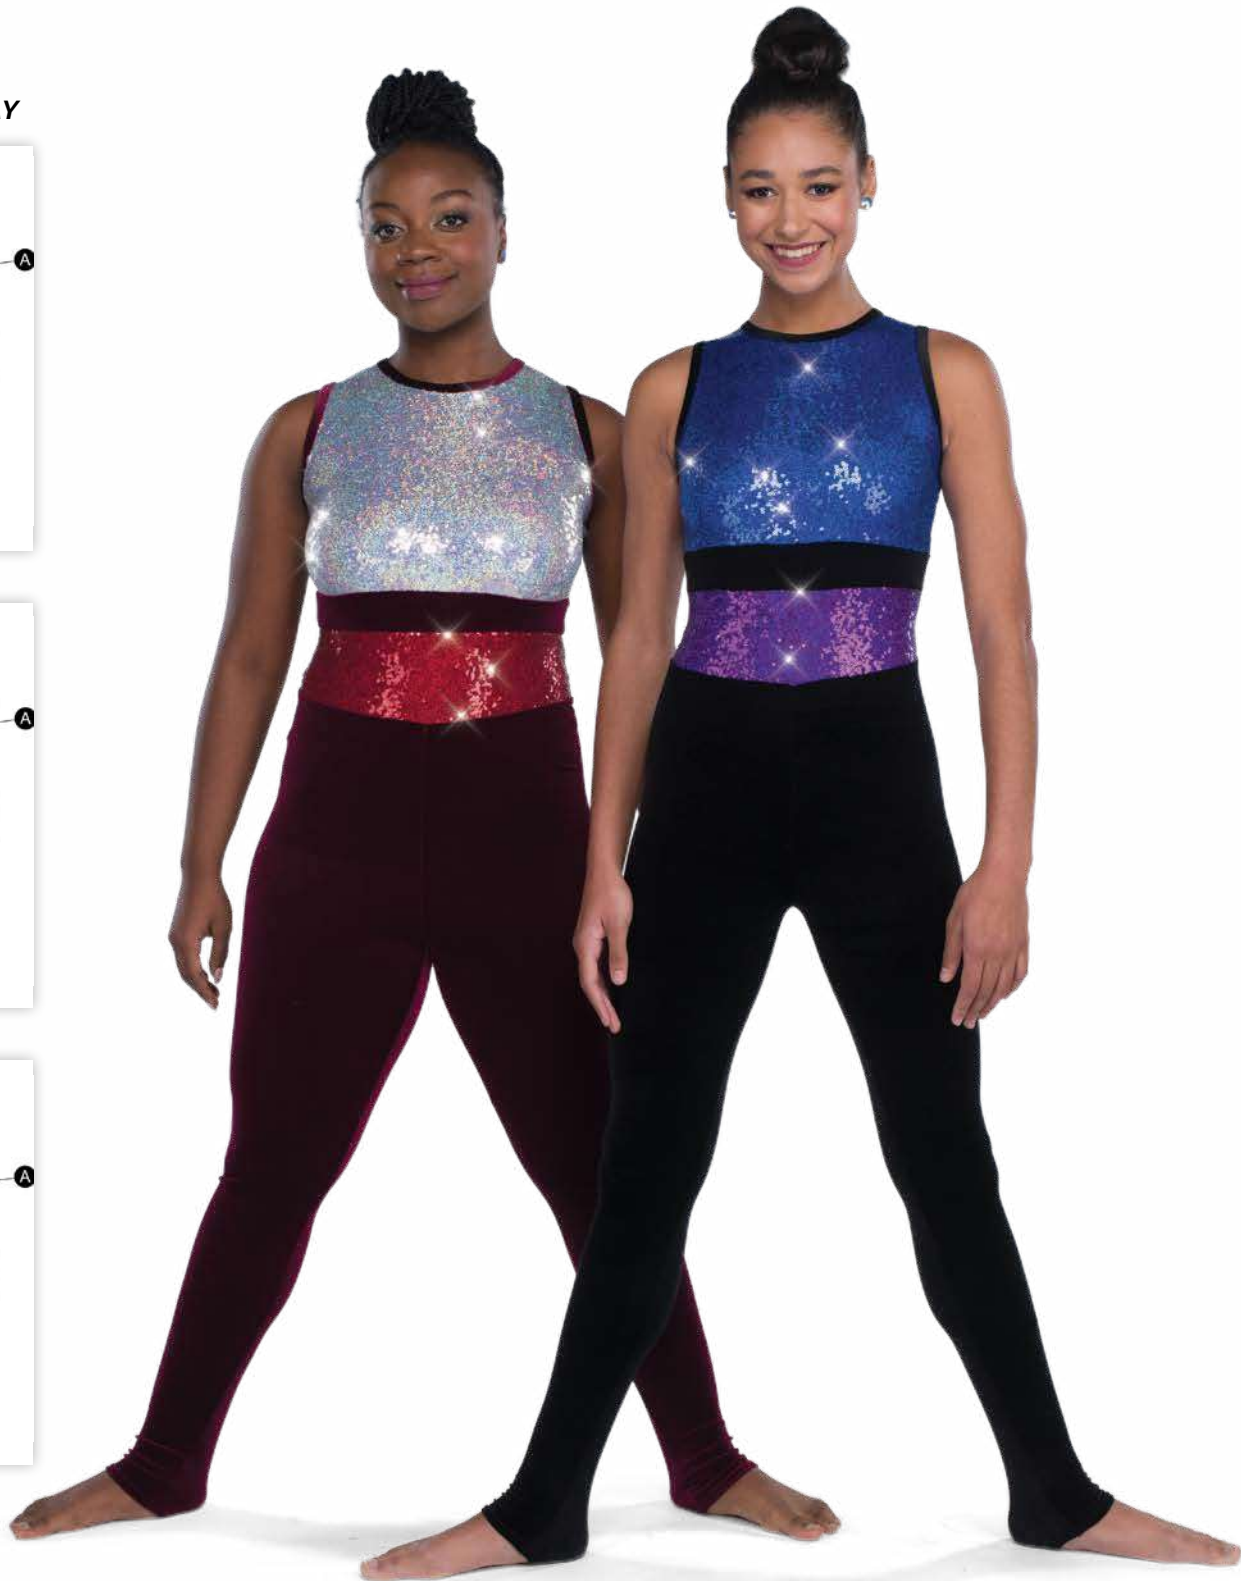

CHOOSE YOUR TOP

CHOOSE YOUR BOTTOMS

COMPLETE THE LOOK

**Skin tone options
are available!**

G1264 HORIZON UNITARD | \$115
Colors: TrueColors™

COLOR IT YOUR WAY

1

G387 DARKLIGHT TUNIC