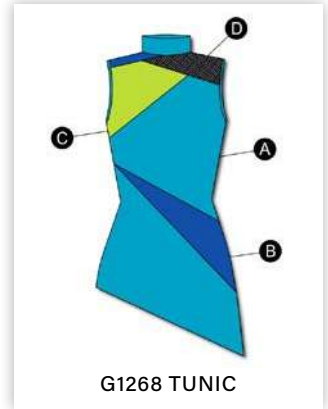

CHOOSE YOUR TOP