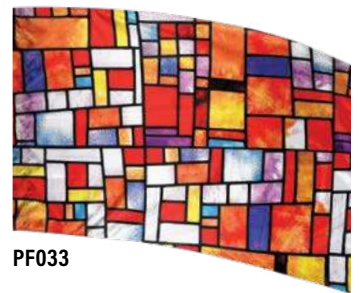

DIGITAL FLAGS $29.99

36" x 54" exclusive digital flags.

PF033