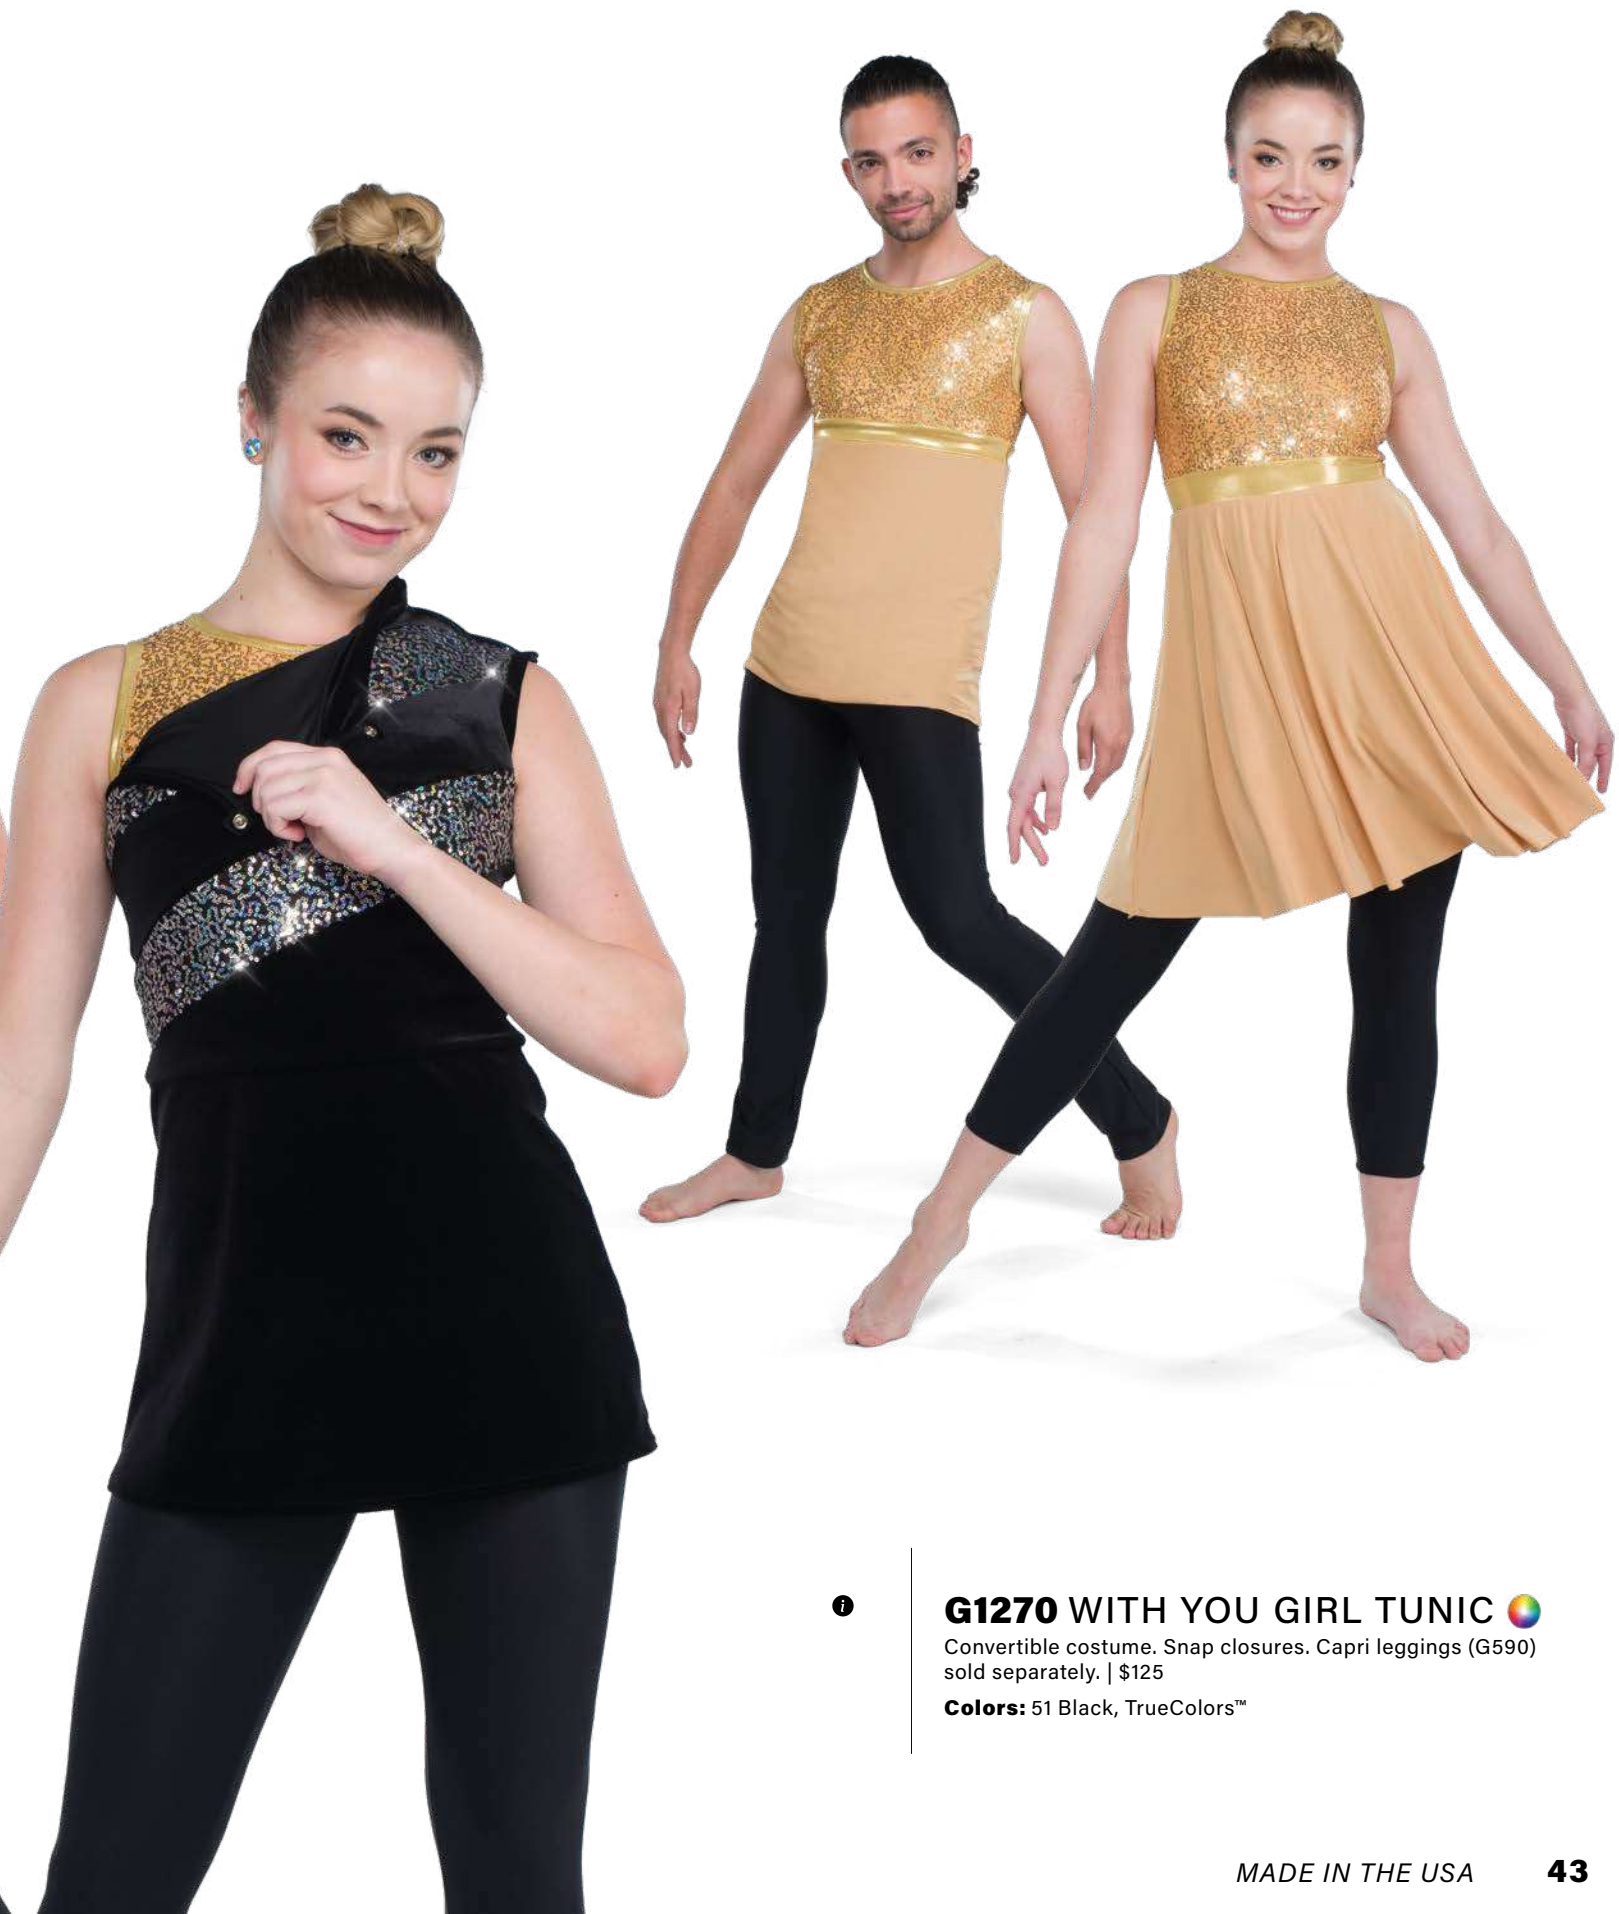

COSTUMES

G1270 WITH YOU GIRL TUNIC

Convertible costume. Snap closures. Capri leggings (G590) sold separately. | $125

Colors: 51 Black, TrueColors™