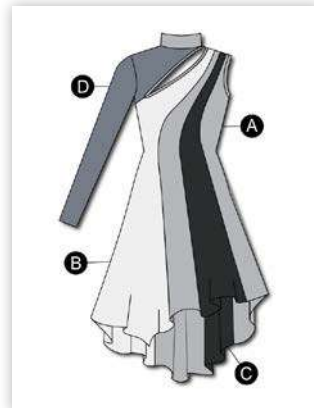

COLOR IT YOUR WAY WITH TRUECOLORS™