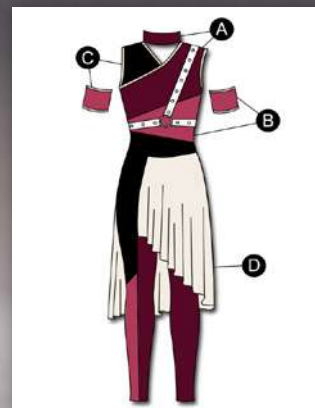

G1144 HESITATE GUY TOP

Pants (G1144P) sold separately. | \$60

Colors: 52 Red, 60 White, 88 Orchid, TrueColors™

COLOR IT YOUR WAY

88 Orchid

60 White

G1032 SLIP AWAY 🌈

Snap closure. | \$105