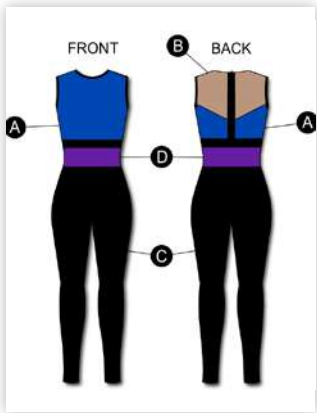

CHOOSE YOUR TOP

CHOOSE YOUR BOTTOMS

COMPLETE THE LOOK

**Skin tone options
are available!**

G1264 HORIZON UNITARD | \$115
Colors: TrueColors™

COLOR IT YOUR WAY

1

G387 DARKLIGHT TUNIC