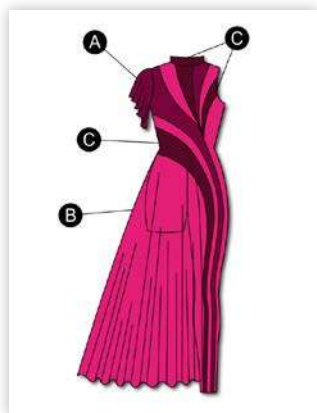

TRENDING STYLES

**G1230 NEW DAWN
UNITARD** 

Gender neutral - use girl's size chart. | \$120

Colors: 67 Gray, TrueColors™

**GENDER
NEUTRAL**

COLOR IT YOUR WAY WITH TRUCCOLORS™

❖

G1229 NEW DAWN DRESS