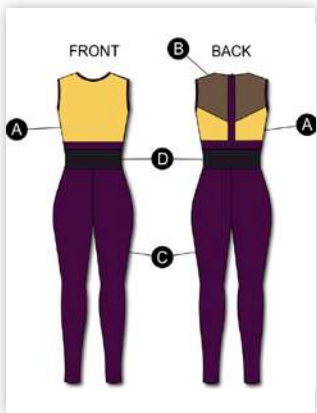

CHOOSE YOUR TOP

CHOOSE YOUR BOTTOMS

COMPLETE THE LOOK

**Skin tone options
are available!**

G1264 HORIZON UNITARD | \$115
Colors: TrueColors™

COLOR IT YOUR WAY

1

G387 DARKLIGHT TUNIC