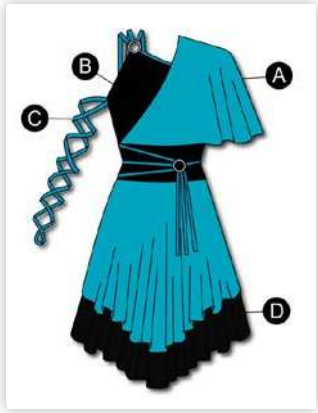

86 Ivory

COLOR IT YOUR WAY WITH TRU COLORS™