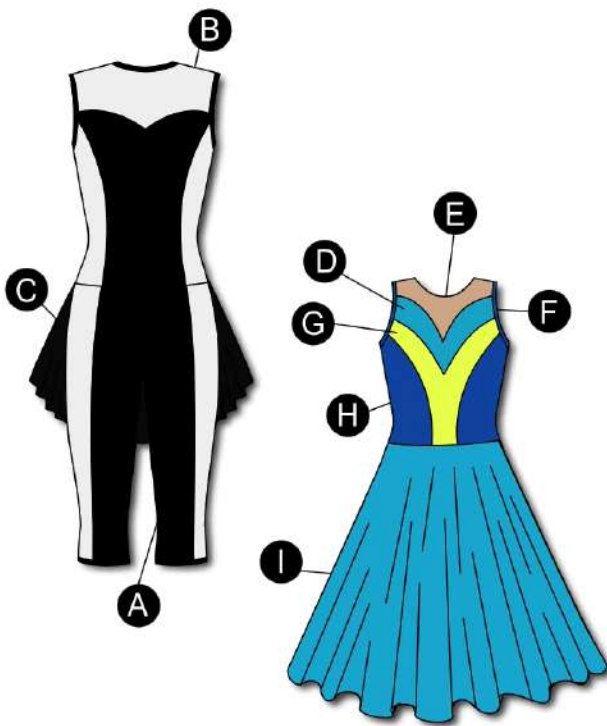

DESIGN ONLINE WITH TRUECOLORS™

1 SELECT A STYLE
Find your chosen style online and click the "TrueColors™" icon to create with our color customizing software. (Minimum of 8 uniforms per custom color combination.)

2 CHOOSE YOUR COLORS
You can view swatches, experiment with color combinations and print your design. (If online ordering is not your preference, you can print a design template from our website.)

3 PLACE AN ORDER OR GET A QUOTE
Placing an order online is simple and efficient. You receive a detailed record of your color selections and costs, plus have a wide variety of payment and shipping options. Start creating today!

G1065

STEP 1 : Choose the options for each piece of the design. **We recommend not choosing dark color fabrics next to light color fabrics to avoid dyes bleeding.**

- **A** Velvet*
- **B** Sequin Spandex*
- **C** Mesh*
- **D** Sequin Spandex*
- **E** Mesh*
- **F** Foil Lycra*
- **G** Sequin Spandex*
- **H** Sequin Spandex*
- **I** Glossy Spandex*

51 - Black	▼
60 - White/Silver Hologram	▼
51 - Black	▼
58 - Hologram Turquoise	▼
50 - Tan	▼
53 - Royal	▼
96 - Chartreuse	▼
53 - Royal Hologram	▼
58 - Turquoise	▼