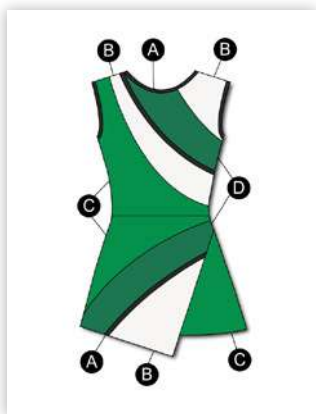

COLOR IT YOUR WAY

i
G731 CHANGES SLEEVELESS TUNIC
Leggings (G846) sold separately. | $65
Colors: 62 Orange, TrueColors™

i
G1258 CHANGES GUY SLEEVELESS TOP
Pants (G849) sold separately. | $55
Colors: 62 Orange, TrueColors™