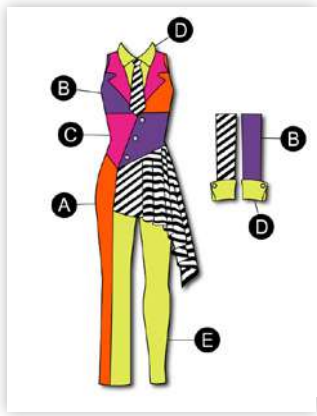

COLOR IT YOUR WAY