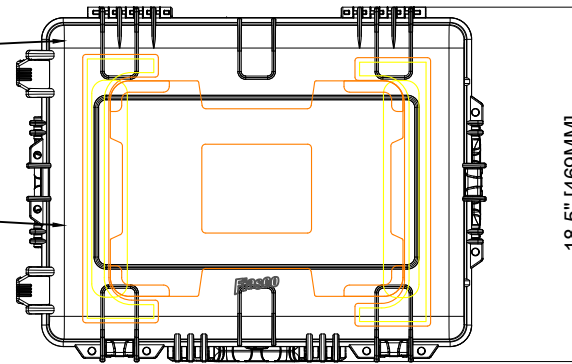

THIS INSERT IS COMPATIBLE IN FOOTPRINTS:
POLYPROOF 54L

STRONG AND LIGHT
RESIN IMPREGNATED
9MM BIRCH PLY

RECESSED BADGE
FOR SNAG FREE USE

EVA FOAM LAPTOP
CRADLE FITTED TO
TOP OF RACK ALLOWS
LAPTOP TO BE SET UP
READY TO GO.

EVA FOAM LAPTOP
CRADLE DESIGNED
FOR 16" MACBOOK
PRO. (255 X 357MM)

EVA FOAM SOFT
FEET TO GRIP
AND ISOLATE
VIBRATIONS

RACK EARS ADJUSTABLE BY 62MM(302MM -
240MM). MAX INSERTION DEPTH FOR
RACKS OR ADJUST TO YOUR PREFERENCE

EVA FOAM BASE
TO HOLD RACK IN
PLACE

EVA FOAM FEED DESIGNED TO
PROVIDE CUSHIONING, TO LOCK
ON-TOP OF POLY CASE RIDGES AND
TO STACK ONE FLYRACK ON
ANOTHER COVERING ALL USE TYPES.

CUSTOM MACHINED
HOLD DOWN FOAM
PINS RACK AND
LAPTOP INTO INSERT,
SAFELY TRAVEL
YOUR LAPTOP
HOOKED UP AND
READY TO GO.

WEIGHT EMPTY: 25.6 POUNDS

LARGE VENTS
ALLOW AIR FLOW TO
KEEP COMPONENTS
COOL AND ALSO
PROVIDE MANY
ATTACHMENT
OPTIONS FOR
PERFECT CABLE
ROUTING.

WHEN STACKED
CABLES WILL PASS
UP AND DOWN
WITHIN THE RACK TO
KEEP CABLES
INTERNAL TO THE
STACK.