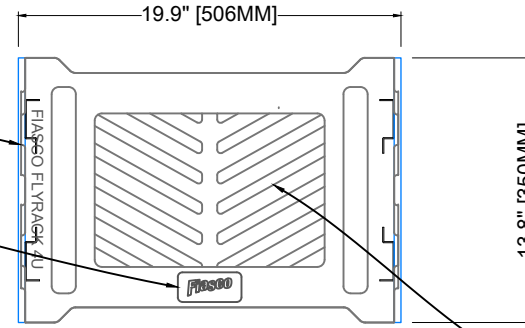

THIS INSERT IS COMPATIBLE IN FOOTPRINTS:
POLYPROOF 54L

STRONG AND LIGHT
RESIN IMPREGNATED
9MM BIRCH PLY

RECESSED BADGE
FOR SNAG FREE USE

EVA FOAM LAPTOP
CRADLE FITTED TO
TOP OF RACK ALLOWS
LAPTOP TO BE SET UP
READY TO GO.

EVA FOAM LAPTOP
CRADLE DESIGNED
FOR 16" MACBOOK
PRO. (255 X 357MM)

EVA FOAM SOFT
FEET TO GRIP
AND ISOLATE
VIBRATIONS

RACK EARS ADJUSTABLE BY 62MM(302MM -
240MM). MAX INSERTION DEPTH FOR
RACKS OR ADJUST TO YOUR PREFERENCE

WEIGHT EMPTY: 25.6 POUNDS

LARGE VENTS
ALLOW AIR FLOW TO
KEEP COMPONENTS
COOL AND ALSO
PROVIDE MANY
ATTACHMENT
OPTIONS FOR
PERFECT CABLE
ROUTING.

WHEN STACKED
CABLES WILL PASS
UP AND DOWN
WITHIN THE RACK TO
KEEP CABLES
INTERNAL TO THE
STACK.