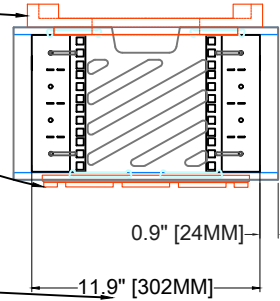

EVA FOAM LAPTOP
CRADLE DESIGNED
FOR 16" MACBOOK
PRO. (255 X 357MM)

EVA FOAM SOFT
FEET TO GRIP
AND ISOLATE
VIBRATIONS

RACK EARS ADJUSTABLE BY 62MM(302MM -
240MM). MAX INSERTION DEPTH FOR
RACKS OR ADJUST TO YOUR PREFERENCE

WEIGHT EMPTY: 25.6 POUNDS

LARGE VENTS
ALLOW AIR FLOW TO
KEEP COMPONENTS
COOL AND ALSO
PROVIDE MANY
ATTACHMENT
OPTIONS FOR
PERFECT CABLE
ROUTING.

WHEN STACKED
CABLES WILL PASS
UP AND DOWN
WITHIN THE RACK TO
KEEP CABLES
INTERNAL TO THE
STACK.