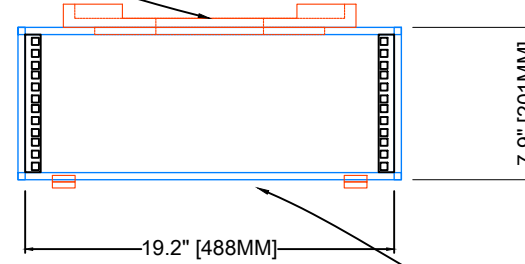

EVA FOAM LAPTOP
CRADLE DESIGNED
FOR 16" MACBOOK
PRO. (255 X 357MM)

EVA FOAM SOFT
FEET TO GRIP
AND ISOLATE
VIBRATIONS

RACK EARS ADJUSTABLE BY 62MM(302MM -
240MM). MAX INSERTION DEPTH FOR
RACKS OR ADJUST TO YOUR PREFERENCE

WEIGHT EMPTY: 25.6 POUNDS

LARGE VENTS
ALLOW AIR FLOW TO
KEEP COMPONENTS
COOL AND ALSO
PROVIDE MANY
ATTACHMENT
OPTIONS FOR
PERFECT CABLE
ROUTING.

WHEN STACKED
CABLES WILL PASS
UP AND DOWN
WITHIN THE RACK TO
KEEP CABLES
INTERNAL TO THE
STACK.