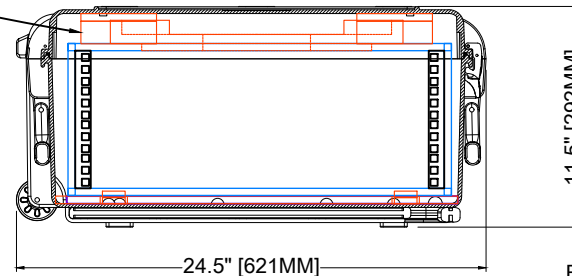

EVA FOAM LAPTOP
CRADLE DESIGNED
FOR 16" MACBOOK
PRO. (255 X 357MM)

EVA FOAM SOFT
FEET TO GRIP
AND ISOLATE
VIBRATIONS

RACK EARS ADJUSTABLE BY 62MM(302MM -
240MM). MAX INSERTION DEPTH FOR
RACKS OR ADJUST TO YOUR PREFERENCE

EVA FOAM BASE
TO HOLD RACK IN
PLACE

EVA FOAM FEED DESIGNED TO
PROVIDE CUSHIONING, TO LOCK
ON-TOP OF POLY CASE RIDGES AND
TO STACK ONE FLYRACK ON
ANOTHER COVERING ALL USE TYPES.

CUSTOM MACHINED
HOLD DOWN FOAM
PINS RACK AND
LAPTOP INTO INSERT,
SAFELY TRAVEL
YOUR LAPTOP
HOOKED UP AND
READY TO GO.

WEIGHT EMPTY: 25.6 POUNDS

LARGE VENTS
ALLOW AIR FLOW TO
KEEP COMPONENTS
COOL AND ALSO
PROVIDE MANY
ATTACHMENT
OPTIONS FOR
PERFECT CABLE
ROUTING.

WHEN STACKED
CABLES WILL PASS
UP AND DOWN
WITHIN THE RACK TO
KEEP CABLES
INTERNAL TO THE
STACK.