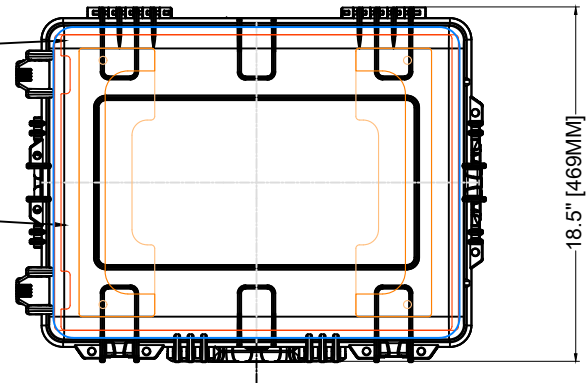

EVA FOAM LAPTOP
CRADLE DESIGNED
FOR 16" MACBOOK
PRO. (255 X 357MM)

EVA FOAM SOFT
FEET TO GRIP
AND ISOLATE
VIBRATIONS

RACK EARS ADJUSTABLE BY 62MM(302MM -
240MM). MAX INSERTION DEPTH FOR
RACKS OR ADJUST TO YOUR PREFERENCE

ACCESORIES CAVITY
351MM L
321MM W
78MM H

WEIGHT EMPTY: 26.2 POUNDS

LARGE VENTS
ALLOW AIR FLOW TO
KEEP COMPONENTS
COOL AND ALSO
PROVIDE MANY
ATTACHMENT
OPTIONS FOR
PERFECT CABLE
ROUTING.

WHEN STACKED
CABLES WILL PASS
UP AND DOWN
WITHIN THE RACK TO
KEEP CABLES
INTERNAL TO THE
STACK.