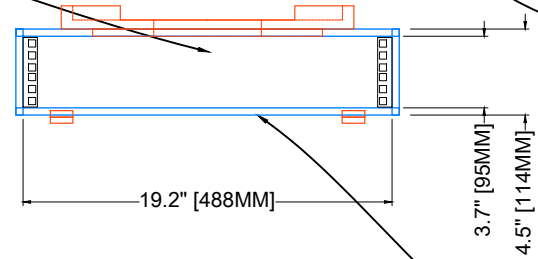

EVA FOAM LAPTOP
CRADLE DESIGNED
FOR 16" MACBOOK
PRO. (255 X 357MM)

EVA FOAM SOFT
FEET TO GRIP
AND ISOLATE
VIBRATIONS

RACK EARS ADJUSTABLE BY 62MM(302MM -
240MM). MAX INSERTION DEPTH FOR
RACKS OR ADJUST TO YOUR PREFERENCE

ACCESORIES CAVITY
351MM L
321MM W
78MM H

WEIGHT EMPTY: 26.2 POUNDS

LARGE VENTS
ALLOW AIR FLOW TO
KEEP COMPONENTS
COOL AND ALSO
PROVIDE MANY
ATTACHMENT
OPTIONS FOR
PERFECT CABLE
ROUTING.

WHEN STACKED
CABLES WILL PASS
UP AND DOWN
WITHIN THE RACK TO
KEEP CABLES
INTERNAL TO THE
STACK.