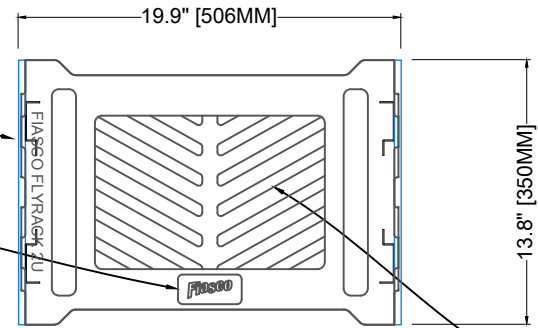

THIS INSERT IS COMPATIBLE IN FOOTPRINTS:
POLYPROOF 54L

STRONG AND LIGHT
RESIN IMPREGNATED
9MM BIRCH PLY

RECESSED BADGE
FOR SNAG FREE USE

EVA FOAM LAPTOP
CRADLE FITTED TO
TOP OF RACK ALLOWS
LAPTOP TO BE SET UP
READY TO GO.

EVA FOAM LAPTOP
CRADLE DESIGNED
FOR 16" MACBOOK
PRO. (255 X 357MM)

EVA FOAM SOFT
FEET TO GRIP
AND ISOLATE
VIBRATIONS

RACK EARS ADJUSTABLE BY 62MM(302MM -
240MM). MAX INSERTION DEPTH FOR
RACKS OR ADJUST TO YOUR PREFERENCE

ACCESORIES CAVITY
351MM L
321MM W
78MM H

WEIGHT EMPTY: 26.2 POUNDS

LARGE VENTS
ALLOW AIR FLOW TO
KEEP COMPONENTS
COOL AND ALSO
PROVIDE MANY
ATTACHMENT
OPTIONS FOR
PERFECT CABLE
ROUTING.

WHEN STACKED
CABLES WILL PASS
UP AND DOWN
WITHIN THE RACK TO
KEEP CABLES
INTERNAL TO THE
STACK.