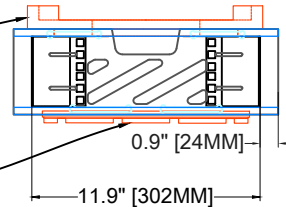

EVA FOAM LAPTOP
CRADLE DESIGNED
FOR 16" MACBOOK
PRO. (255 X 357MM)

EVA FOAM SOFT
FEET TO GRIP
AND ISOLATE
VIBRATIONS

RACK EARS ADJUSTABLE BY 62MM(302MM -
240MM). MAX INSERTION DEPTH FOR
RACKS OR ADJUST TO YOUR PREFERENCE

ACCESORIES CAVITY
351MM L
321MM W
78MM H

WEIGHT EMPTY: 26.2 POUNDS

LARGE VENTS
ALLOW AIR FLOW TO
KEEP COMPONENTS
COOL AND ALSO
PROVIDE MANY
ATTACHMENT
OPTIONS FOR
PERFECT CABLE
ROUTING.

WHEN STACKED
CABLES WILL PASS
UP AND DOWN
WITHIN THE RACK TO
KEEP CABLES
INTERNAL TO THE
STACK.