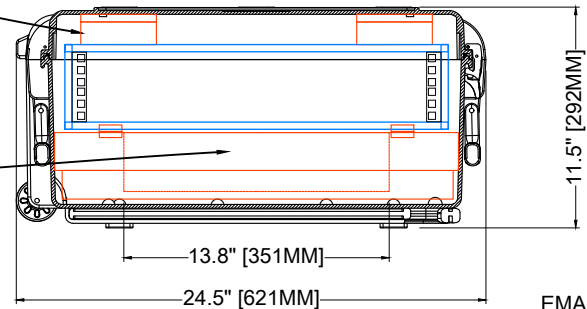

EVA FOAM LAPTOP
CRADLE DESIGNED
FOR 16" MACBOOK
PRO. (255 X 357MM)

EVA FOAM SOFT
FEET TO GRIP
AND ISOLATE
VIBRATIONS

RACK EARS ADJUSTABLE BY 62MM(302MM -
240MM). MAX INSERTION DEPTH FOR
RACKS OR ADJUST TO YOUR PREFERENCE

ACCESORIES CAVITY
351MM L
321MM W
78MM H

WEIGHT EMPTY: 26.2 POUNDS

LARGE VENTS
ALLOW AIR FLOW TO
KEEP COMPONENTS
COOL AND ALSO
PROVIDE MANY
ATTACHMENT
OPTIONS FOR
PERFECT CABLE
ROUTING.

WHEN STACKED
CABLES WILL PASS
UP AND DOWN
WITHIN THE RACK TO
KEEP CABLES
INTERNAL TO THE
STACK.