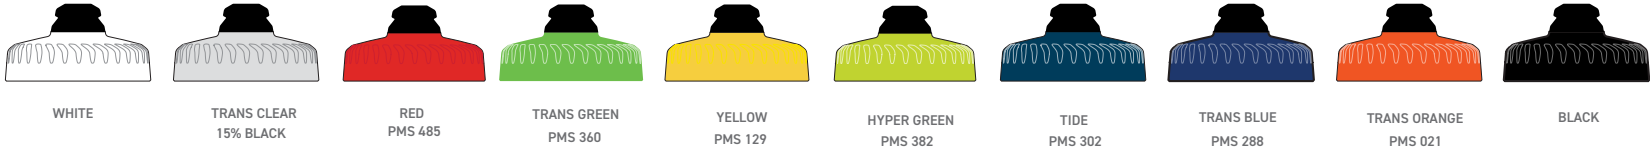

CAP COLOR CHART

MOFLO 2.0