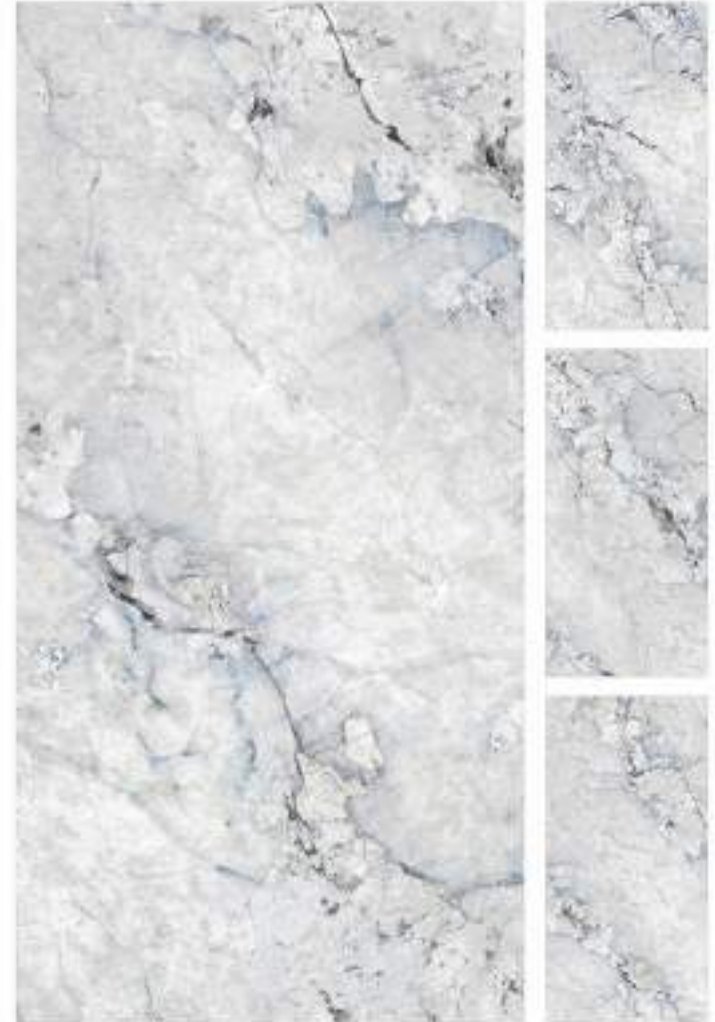

MRP : ₹2755.00 (BOX)

WIDOM 4 FACES

FINISH - Glossy
SIZE - 800x1600mm
THICKNESS - 9mm

MRP : ₹2755.00 (BOX)

RANDOM 4 FACES

FINISH : Glossy
SIZE : 800x1600mm
THICKNESS : 9mm

MRP : ₹2755.00 (BOX)

RADON