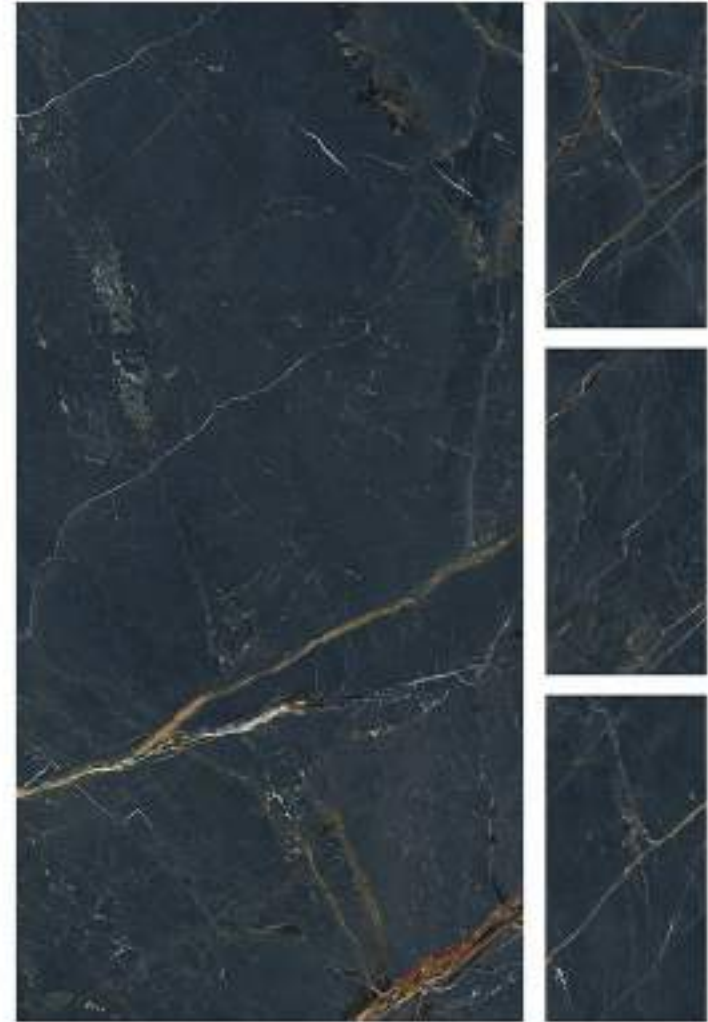

BATH & KITCHEN

SHINING 4 FACES

FINISH High Gloss
SIZE 800x1600mm
THICKNESS 9mm

MRP : ₹3499.00 (BOX)

CATEGORY :
BLACK PEARL

SWISS 4 FACES

DOLOMITE AZZULE

FINISH High Gloss
SIZE 800x1600mm
THICKNESS 9mm