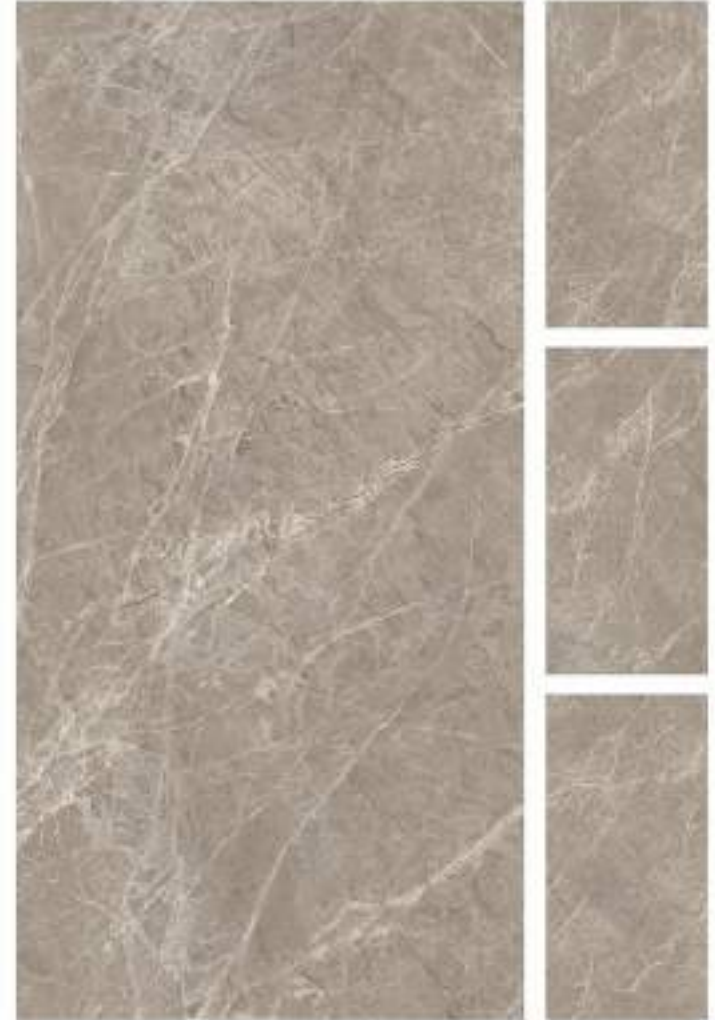

INDOOR 4 FACES

FINISH **CARVING**
SIZE 800x1600mm
THICKNESS 9mm

MRP : ₹3141.00 (BOX)