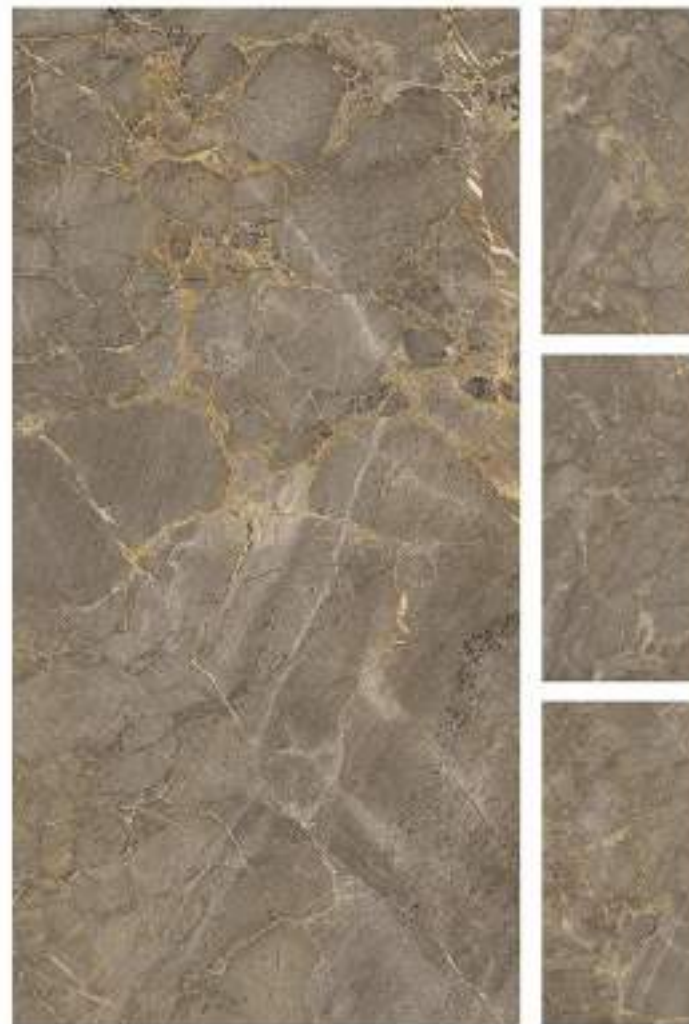

BATH & KITCHEN

INNOOM 4 FACES

FRESH : Glossy
SIZE : 800x1600mm
THICKNESS : 9mm

Also Available in
1200x
1800mm

MRP : ₹2755.00 (BOX)

RANDOM 4 FACES

NOMADE BROWN

FRESH : Glossy
SIZE : 800x1600mm
THICKNESS : 9mm