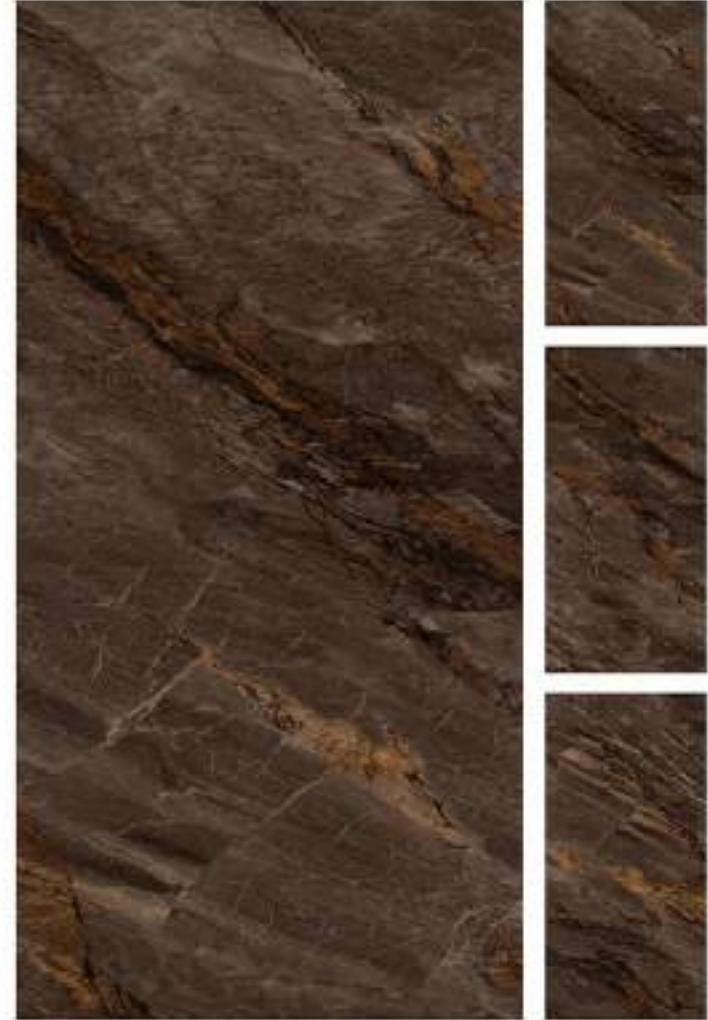

MATTE

GL

GLOSS

RANDOM 3 FACES

FINISH High Gloss
SIZE 800x1600mm
THICKNESS 9mm

MRP : ₹3499.00 (BOX)

CATEGORY :
EXOTIC

RADON