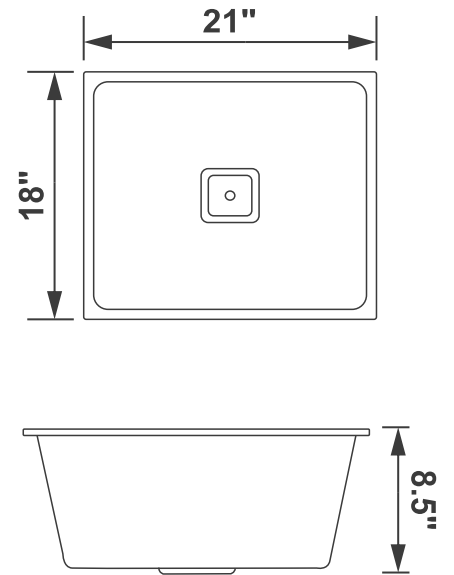

SIZE : _____

WEIGHT : _____

21 x 18 x 8.5"
533 x 457 x 215 mm

10Kg. (Approx.)

Colors Available

MRP(₹)

Metallic Series

MS-2118-SB/UG

₹ 8,950 /-

Granite Series

GS-2118-RW/CD

₹ 7,250/-