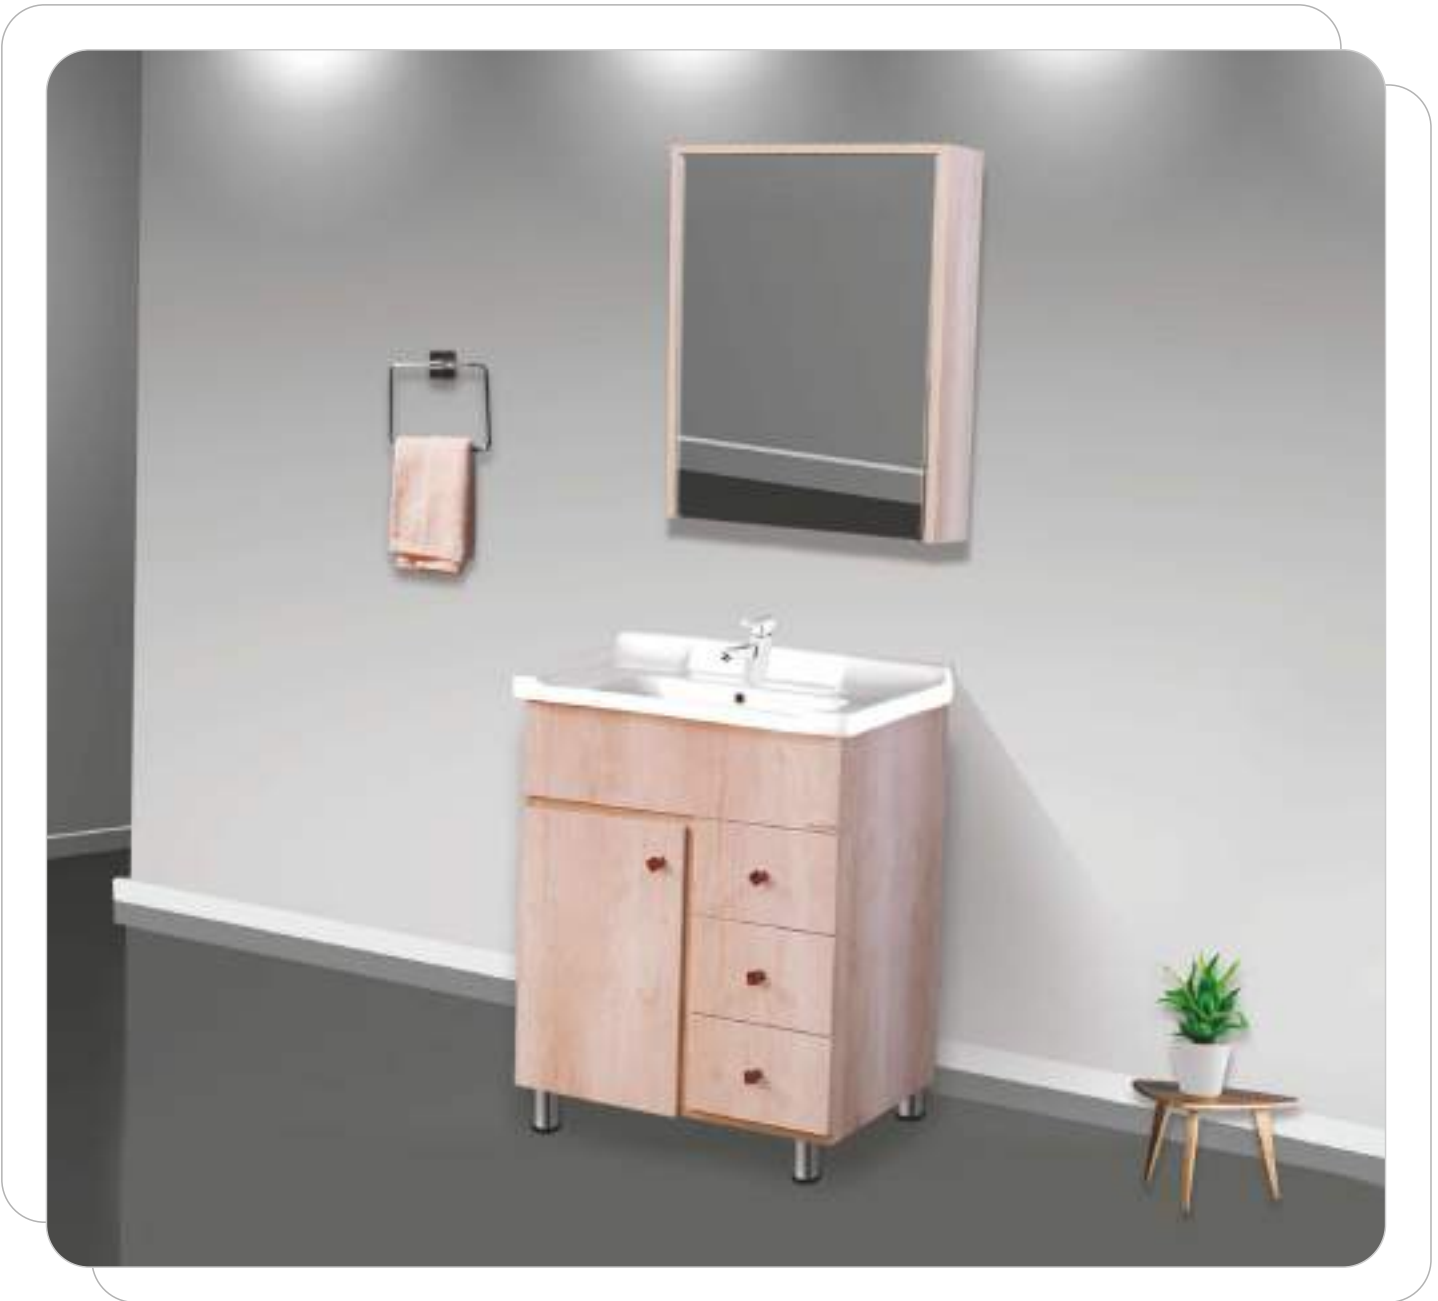

ITEM	SIZE (mm)	CODE	MRP (₹)
Main Cabinet	580 X455 X 680	MC DE2478	13,820
Mirror Cabinet	510 X 150 X 680	MRC DE2478	6,670
Basin	610 X 475	CB CU2400	4,620
			₹ 25,110/-

DELIGHT | DE2478

MATERIAL : HDHMR PRELAM

HETTICH FITTING