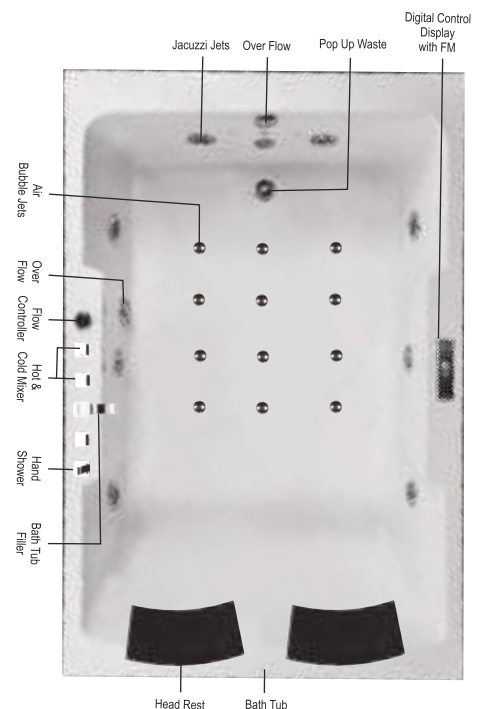

WESTRO

Size : 6 x 4'

Depth : 1.7'

ITEM	CODE	MRP (₹)
TUB	WO-PBT-0604	42,480
FRONT PANEL	WO-FP-0604	27,310
SIDE PANEL	WO-SP-0604	11,530
HEAD REST	WO-HR-0604	10,920
1.5 HP JACUZI	JUC-002	43,990
ELECTRONIC KIT	E-KIT	45,510
BUBBLE BATH	BB-001	39,450
LIGHT	LT-001	4,850
FILLER SET	F-SET	25,790
SPINE JETS	S-JET	6,070
FOOT JETS	F-JET	6,070
WASTE POP UP SET	WP-SET	3,640

₹ 2,67,610/-