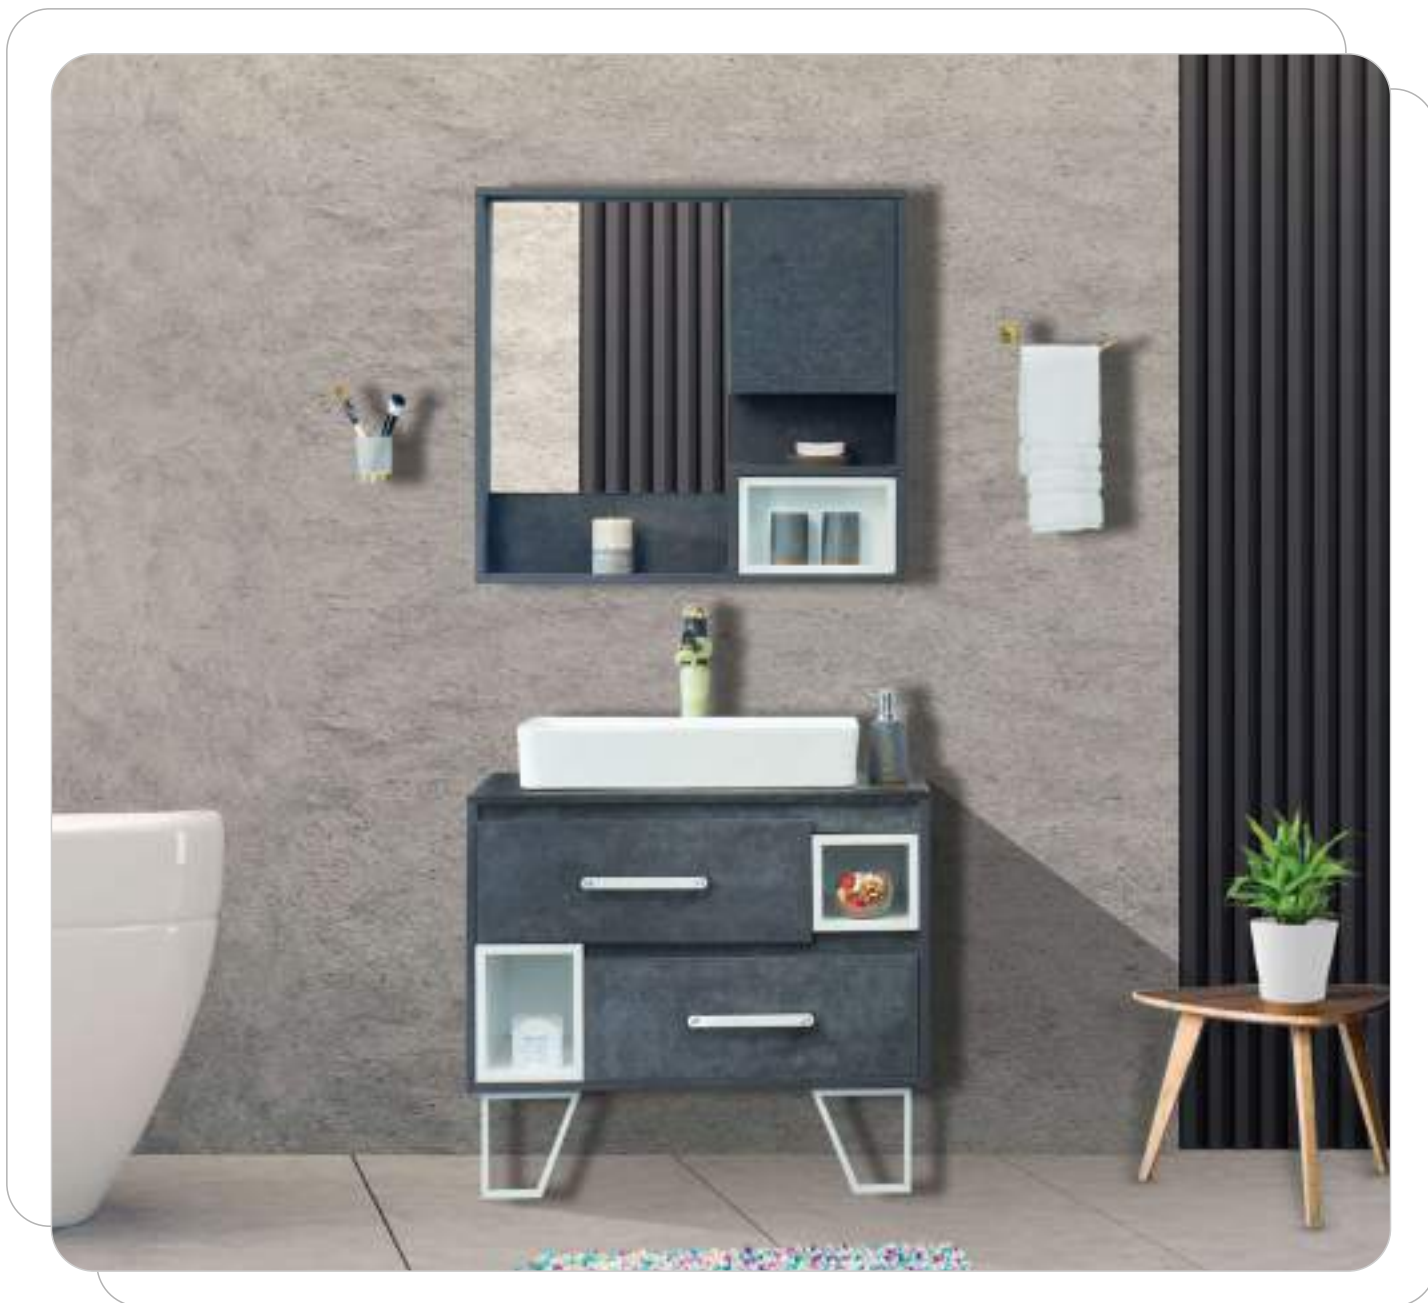

ITEM	SIZE (mm)	CODE	MRP (₹)
Main Cabinet	800 X 480 X 500	MC SO3204	44,170
Mirror Cabinet	800 X 150 X 800	MRC SO3204	17,320
Marble Top	820 X 490	MT SO3204	5,500
Basin		TB SP 003	7,920

₹ 74,910/-

SOLITAIRE | SO3204

Material : Plywood with Laminate

**SOFT CLOSING DRAWERS & DOORS
HETTICH FITTING**