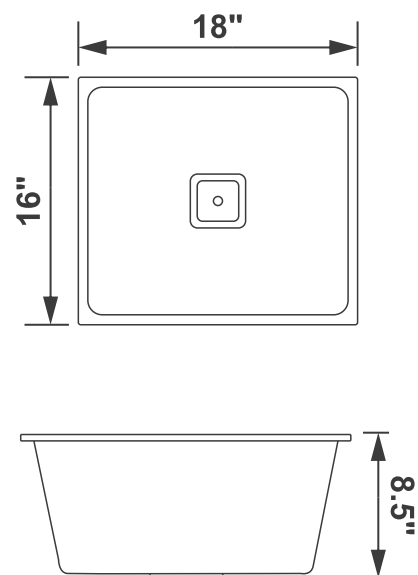

- Smooth Surface
- scratches & stains Proof
- Hygienic
- Durable And Resistant

SIZE : \_\_\_\_\_

WEIGHT : \_\_\_\_\_

18 x 16 x 8.5"  
457 x 406 x 215 mm

9Kg. (Approx.)

Colors Available

MRP(₹)

Metallic Series