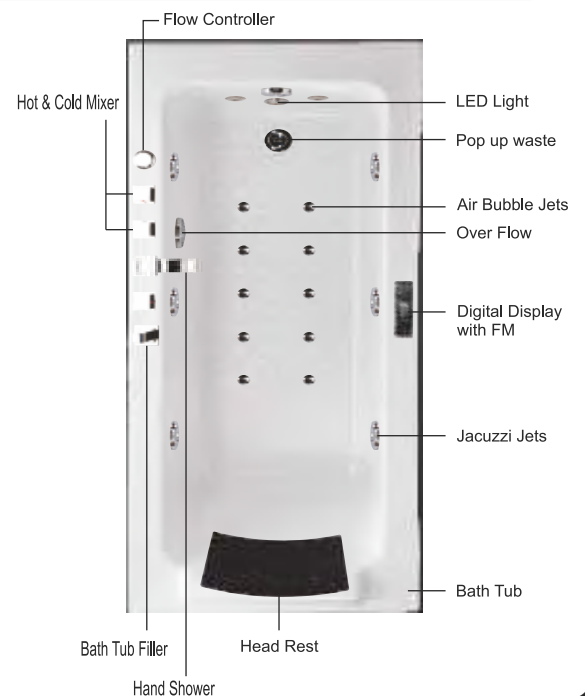

SKIM

Size : 6 x 3'

Depth : 1.7'

ITEM	CODE	MRP (₹)
TUB	SM-PBT-0603D	33,380
FRONT PANEL	SM-FP-0603D	24,270
SIDE PANEL	SM-SP-0603D	10,010
HEAD REST	SM-HR-0603D	5,460
1.5 HP JACUZI	JUC-002	43,990
ELECTRONIC KIT	E-KIT	45,510
BUBBLE BATH	BB-001	39,450
LIGHT	LT-001	4,850
FILLER SET	F-SET	25,790
SPINE JETS	S-JET	6,070
FOOT JETS	F-JET	6,070
WASTE POP UP SET	WP-SET	3,640

₹ 2,48,670/-