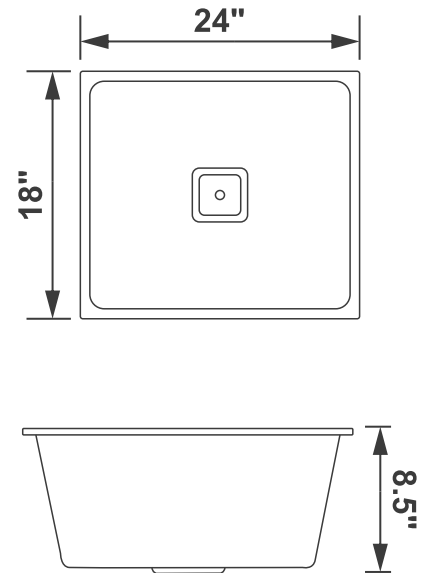

SIZE : _____

WEIGHT : _____

24 x 18 x 8.5"
609 x 457 x 215 mm

12Kg. (Approx.)

Colors Available

MRP(₹)

Metallic Series

MS-2418-SB/UG

₹ 9,250 /-

Granite Series

GS-2418-RW/CD

₹ 7,600/-