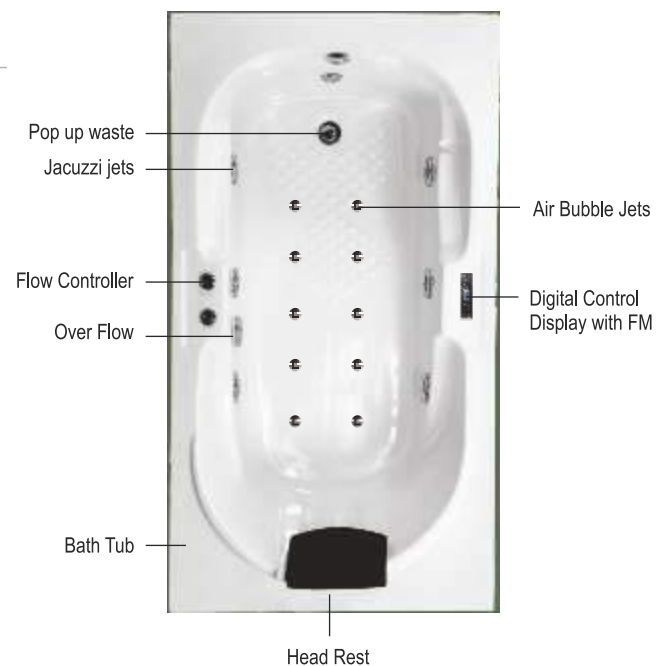

MRP (₹)

21,240
15,770
9,710
1,820
39,450
45,510
39,450
4,850
25,790
6,070
6,070
3,640

₹ 2,19,370/-