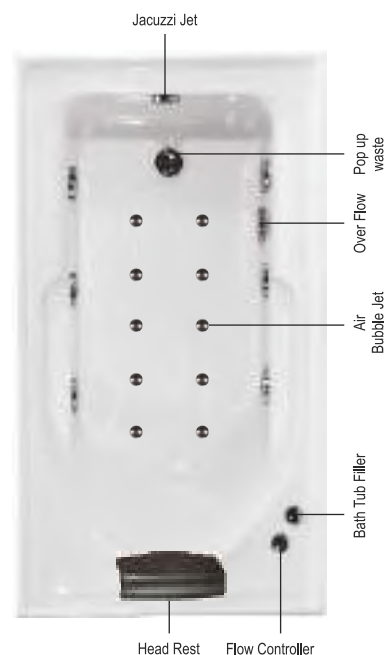

## ADVANT

Size : 5.6 x 2.6'

Depth : 1.3'

ITEM	CODE	MRP (₹)
TUB	AT-PBT-5626	19,720
FRONT PANEL	AT-FP-5626	15,170
SIDE PANEL	AT-SP-5626	8,500
HEAD REST	AT-HR-5626	3,340
1 HP JACUZI	JUC-001	39,450
ELECTRONIC KIT	E-KIT	45,510
BUBBLE BATH	BB-001	39,450
LIGHT	LT-001	4,850
FILLER SET	F-SET	25,790
SPINE JETS	S-JET	6,070
FOOT JETS	F-JET	6,070
WASTE POP UP SET	WP-SET	3,640