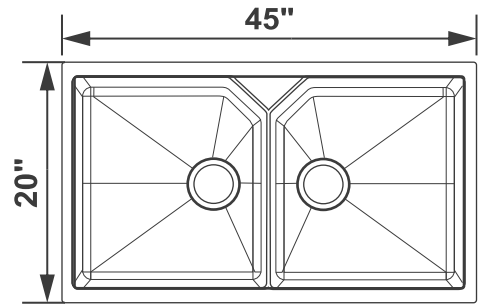

SIZE : _____

WEIGHT : _____

45 x 20 x 8.5"
1143 x 508 x 215 mm

24.5Kg. (Approx.)

Colors Available

MRP(₹)

Metallic Series

MS-4520-SB/UG

₹ 23,500/-

Granite Series

GS-4520-RW/CD

₹ 20,500/-