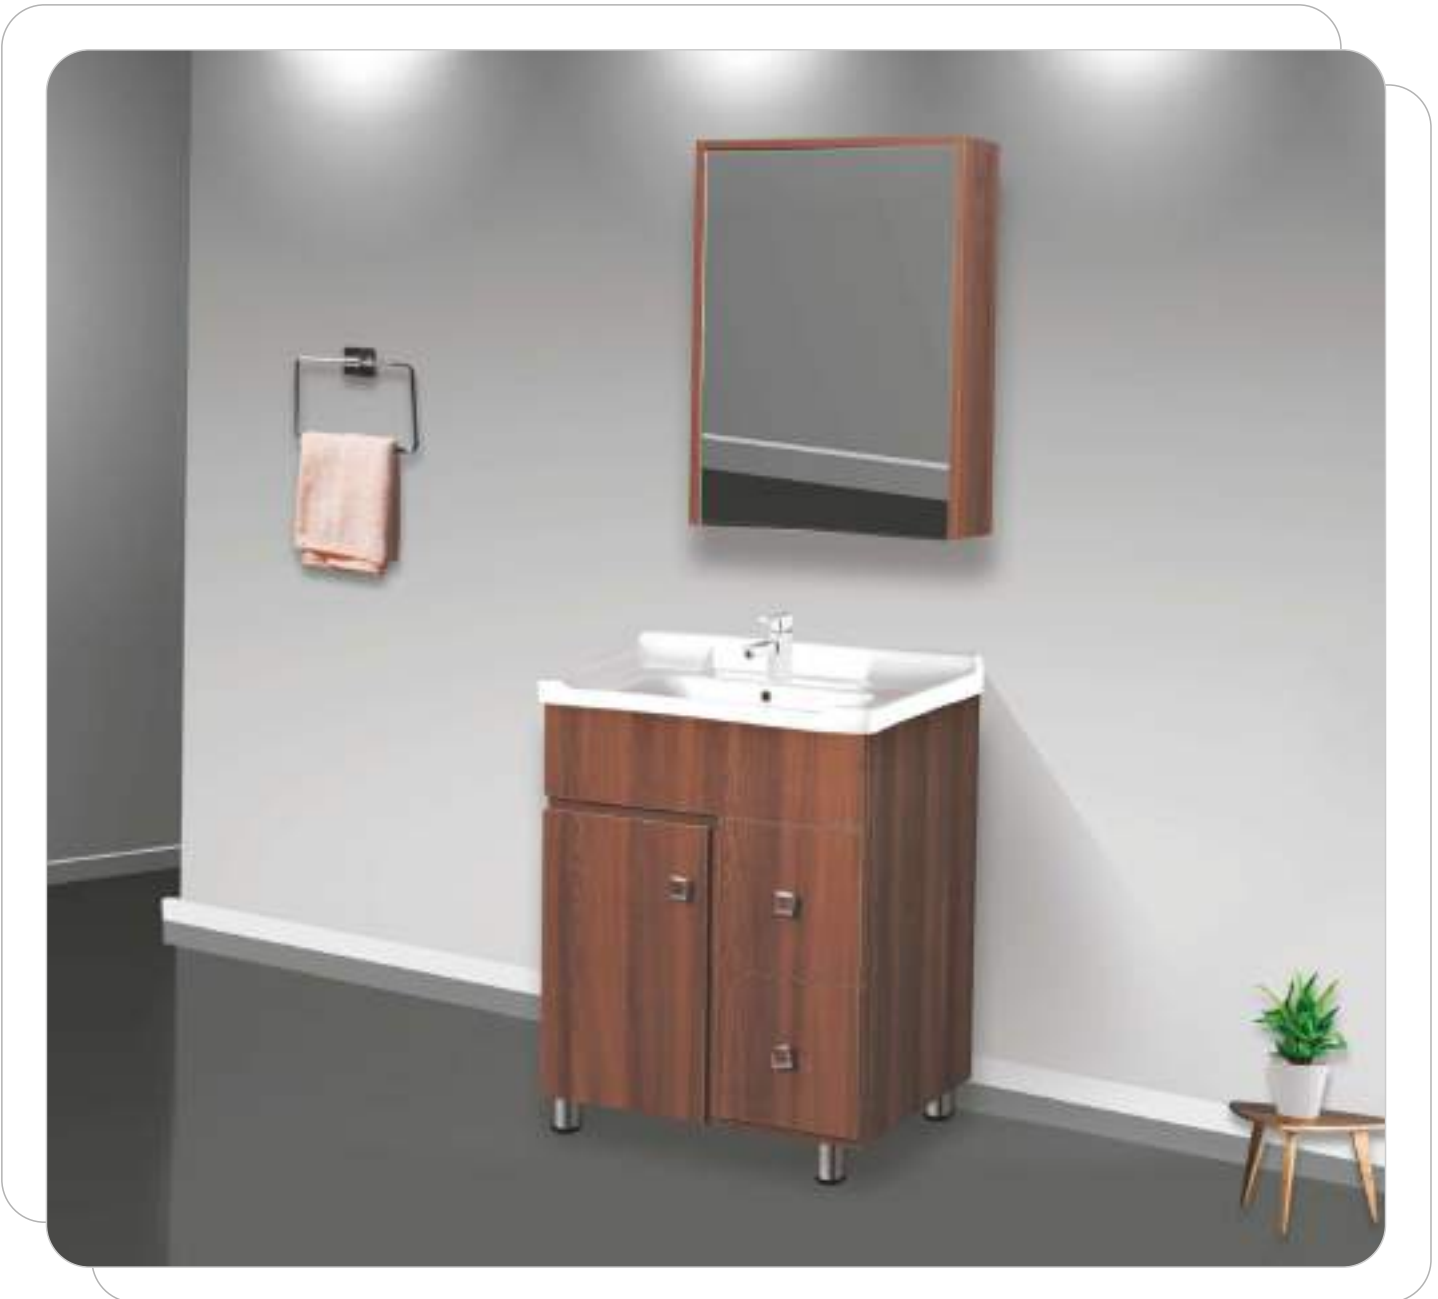

**DELIGHT | DE2478**

MATERIAL : HDHMR PRELAM

**HETTICH FITTING**

ITEM	SIZE (mm)	CODE	MRP (₹)
Main Cabinet	580 X455 X 680	MC CL2475	13,820
Mirror Cabinet	510 X 150 X 680	MRC CL2475	6,670
Basin	610 X 475	CB CU2400	4,620
			<b>₹ 25,110/-</b>