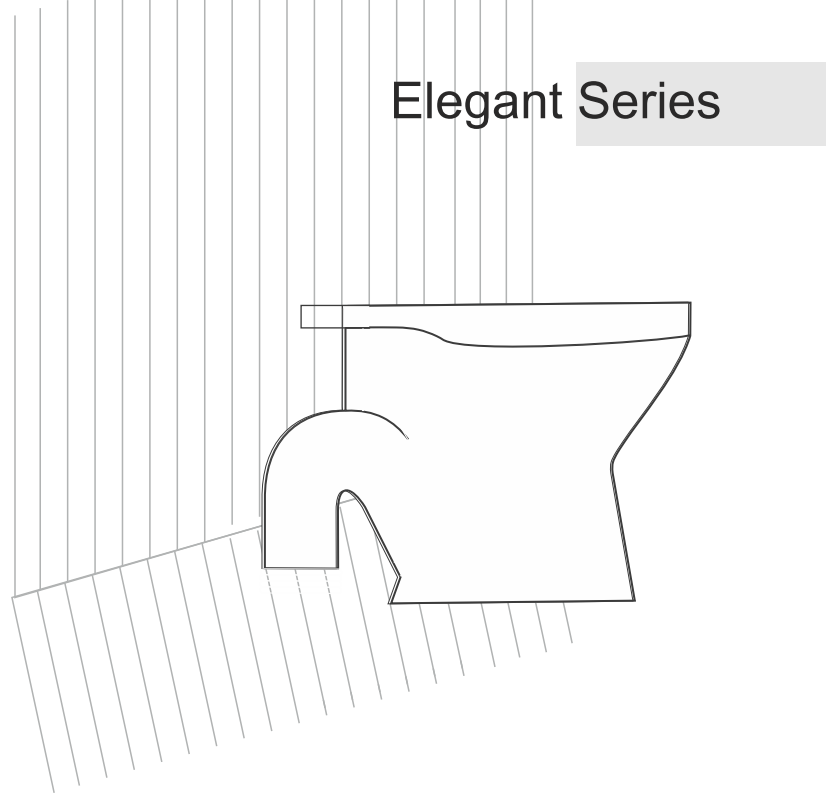

EWC

LITA	WCL 319	M.R.P.
EWC Concealed - S Trap L550 x W330 X H400mm		
(Seat Cover Price is Not Included)		4200/-

CONCEALED	WCC 321	M.R.P.
EWC Concealed - S Trap L570 x W360 X H385mm		
(Seat Cover Price is Not Included)		2600/-

ANGLO	WCA 320	M.R.P.
EWC Concealed - S Trap L570 x W360 X H395mm		
(Seat Cover Price is Not Included)		3800/-

EWC-S	WCE 322	M.R.P.
EWC - S Trap / P Trap L540 x W360 X H400mm		
(Seat Cover Price is Not Included)		2100/-