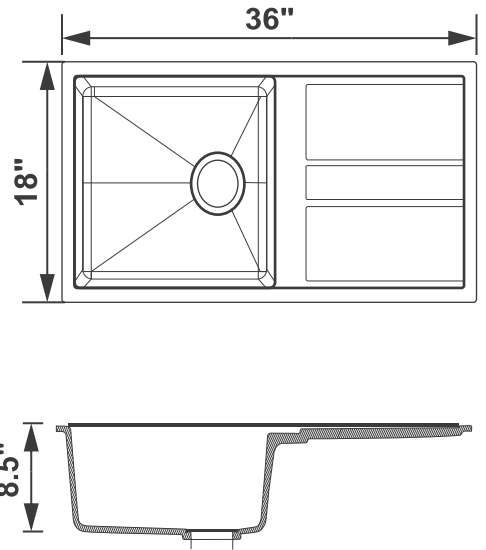

SIZE : _____

WEIGHT : _____

36 x 18 x 8.5"
915 x 457 x 215 mm

18Kg. (Approx.)

Colors Available

MRP (₹)

Metallic Series

MS-3618-SB/UG

₹ 17,800/-

Granite Series

GS-3618-RW/CD

₹ 15,100/-