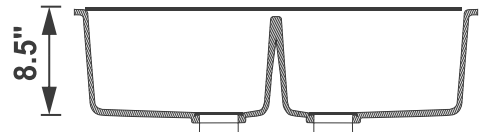

Cera Doted

SIZE : \_\_\_\_\_

WEIGHT : \_\_\_\_\_

45 x 20 x 8.5"  
1143 x 508 x 215 mm

24.5Kg. (Approx.)

Colors Available

MRP(₹)

Metallic Series