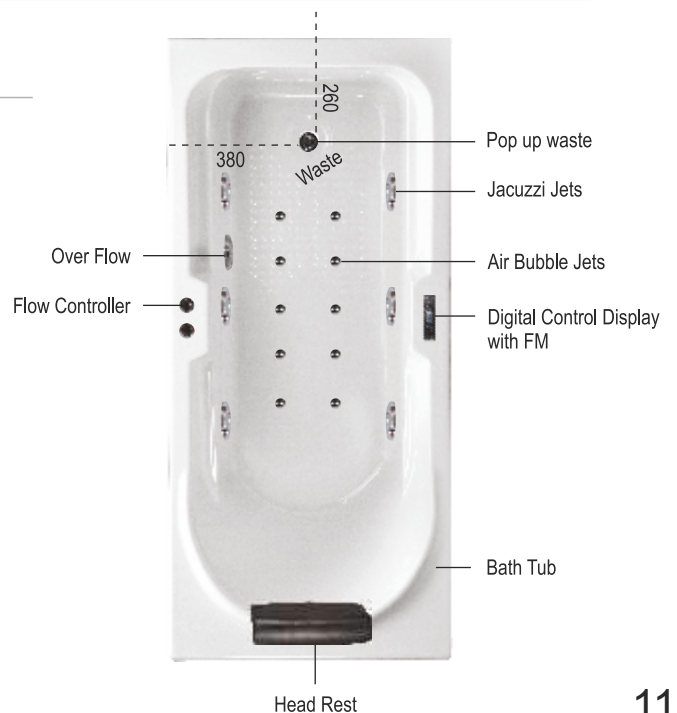

ADVANT

Size : 5.6 x 2.6'

Depth : 1.3'

ITEM	CODE	MRP (₹)
TUB	AT-PBT-5626	19,720
FRONT PANEL	AT-FP-5626	15,170
SIDE PANEL	AT-SP-5626	8,500
HEAD REST	AT-HR-5626	3,340
1 HP JACUZI	JUC-001	39,450
ELECTRONIC KIT	E-KIT	45,510
BUBBLE BATH	BB-001	39,450
LIGHT	LT-001	4,850
FILLER SET	F-SET	25,790
SPINE JETS	S-JET	6,070
FOOT JETS	F-JET	6,070
WASTE POP UP SET	WP-SET	3,640

₹ 2,17,560/-