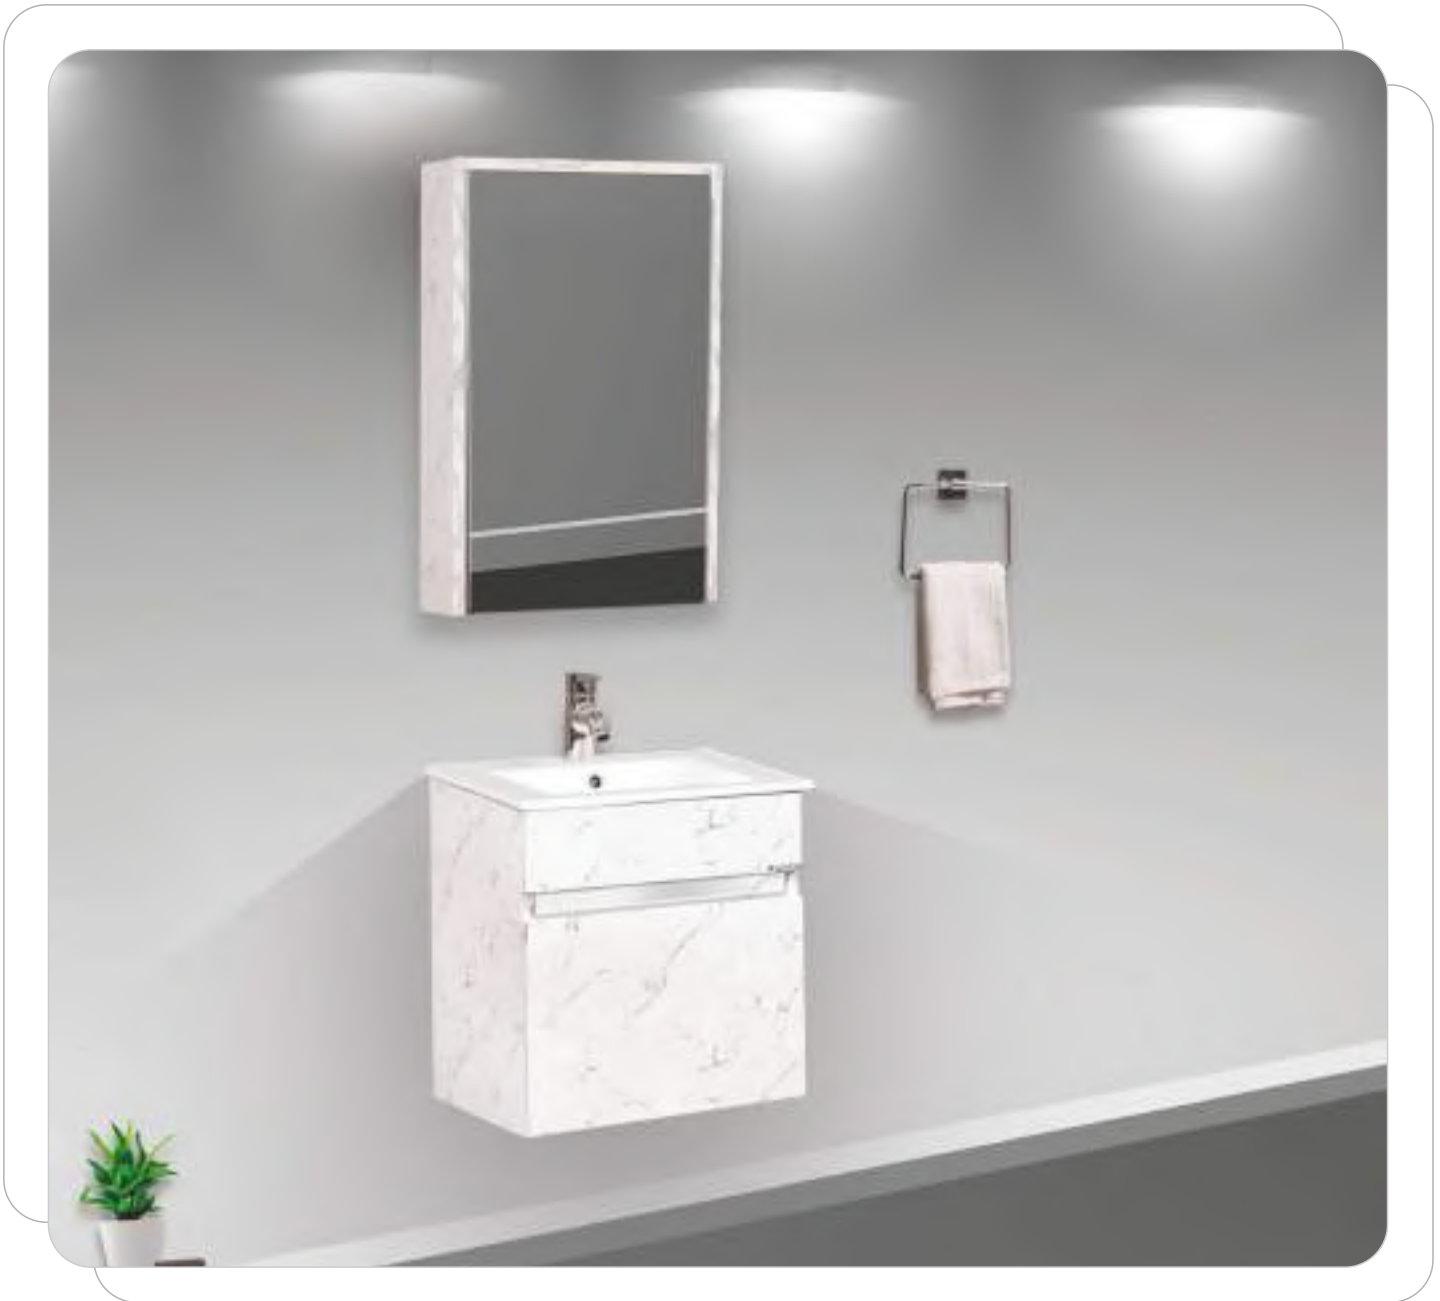

ITEM	SIZE (mm)	CODE	MRP (₹)
Main Cabinet	390 X 400 X 450	MC PE1671	8,000
Mirror Cabinet	400 X 150 X 600	MRC PE1671	6,070
Basin	420 X 420	CB CO 1616	4,620
			₹ 18,690/-

PEARL | PE1671

MATERIAL : HDHMR PRELAM

HETTICH FITTING