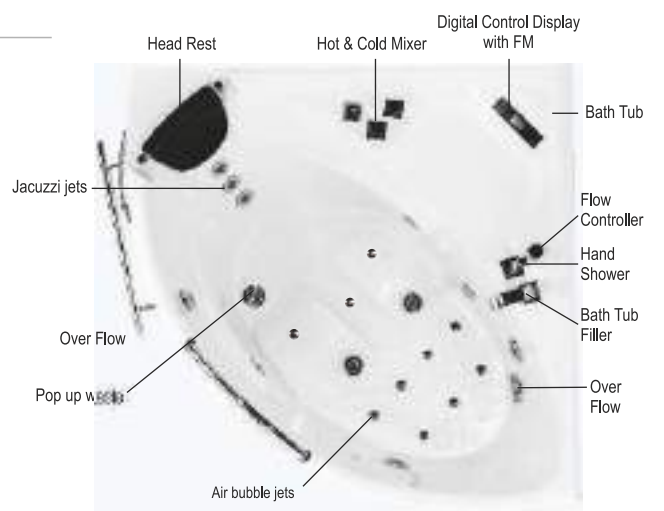

COASTLINE

Size : 4.9 x 4.9'

Depth : 1.7'

ITEM

CODE

MRP (₹)

TUB

CE-BT-4949

₹ 2,80,800/-

FULLY LOADED