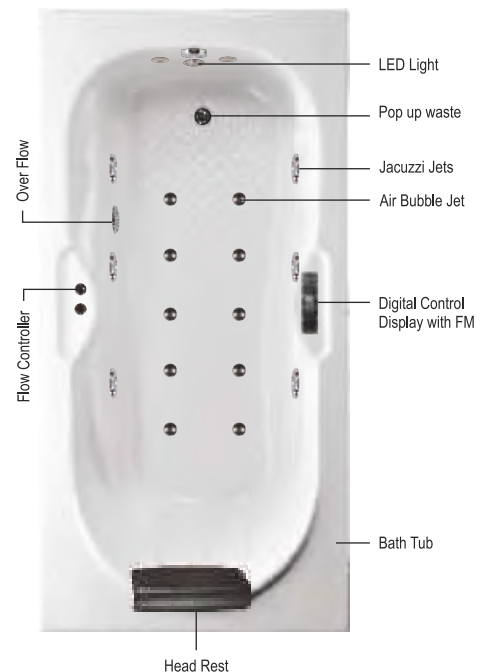

AQUATIC

Size : 6 x 3'

Depth : 1.4'

ITEM	CODE	MRP (₹)
TUB	AC-PBT-0603	22,760
FRONT PANEL	AC-FP-0603	17,590
SIDE PANEL	AC-SP-0603	9,710
HEAD REST	AC-HR-0603	1,820
1 HP JACUZI	JUC-001	43,990
ELECTRONIC KIT	E-KIT	45,510
BUBBLE BATH	BB-001	39,450
LIGHT	LT-001	4,850
FILLER SET	F-SET	25,790
SPINE JETS	S-JET	6,070
FOOT JETS	F-JET	6,070
WASTE POP UP SET	WP-SET	3,640

₹ 2,27,250/-