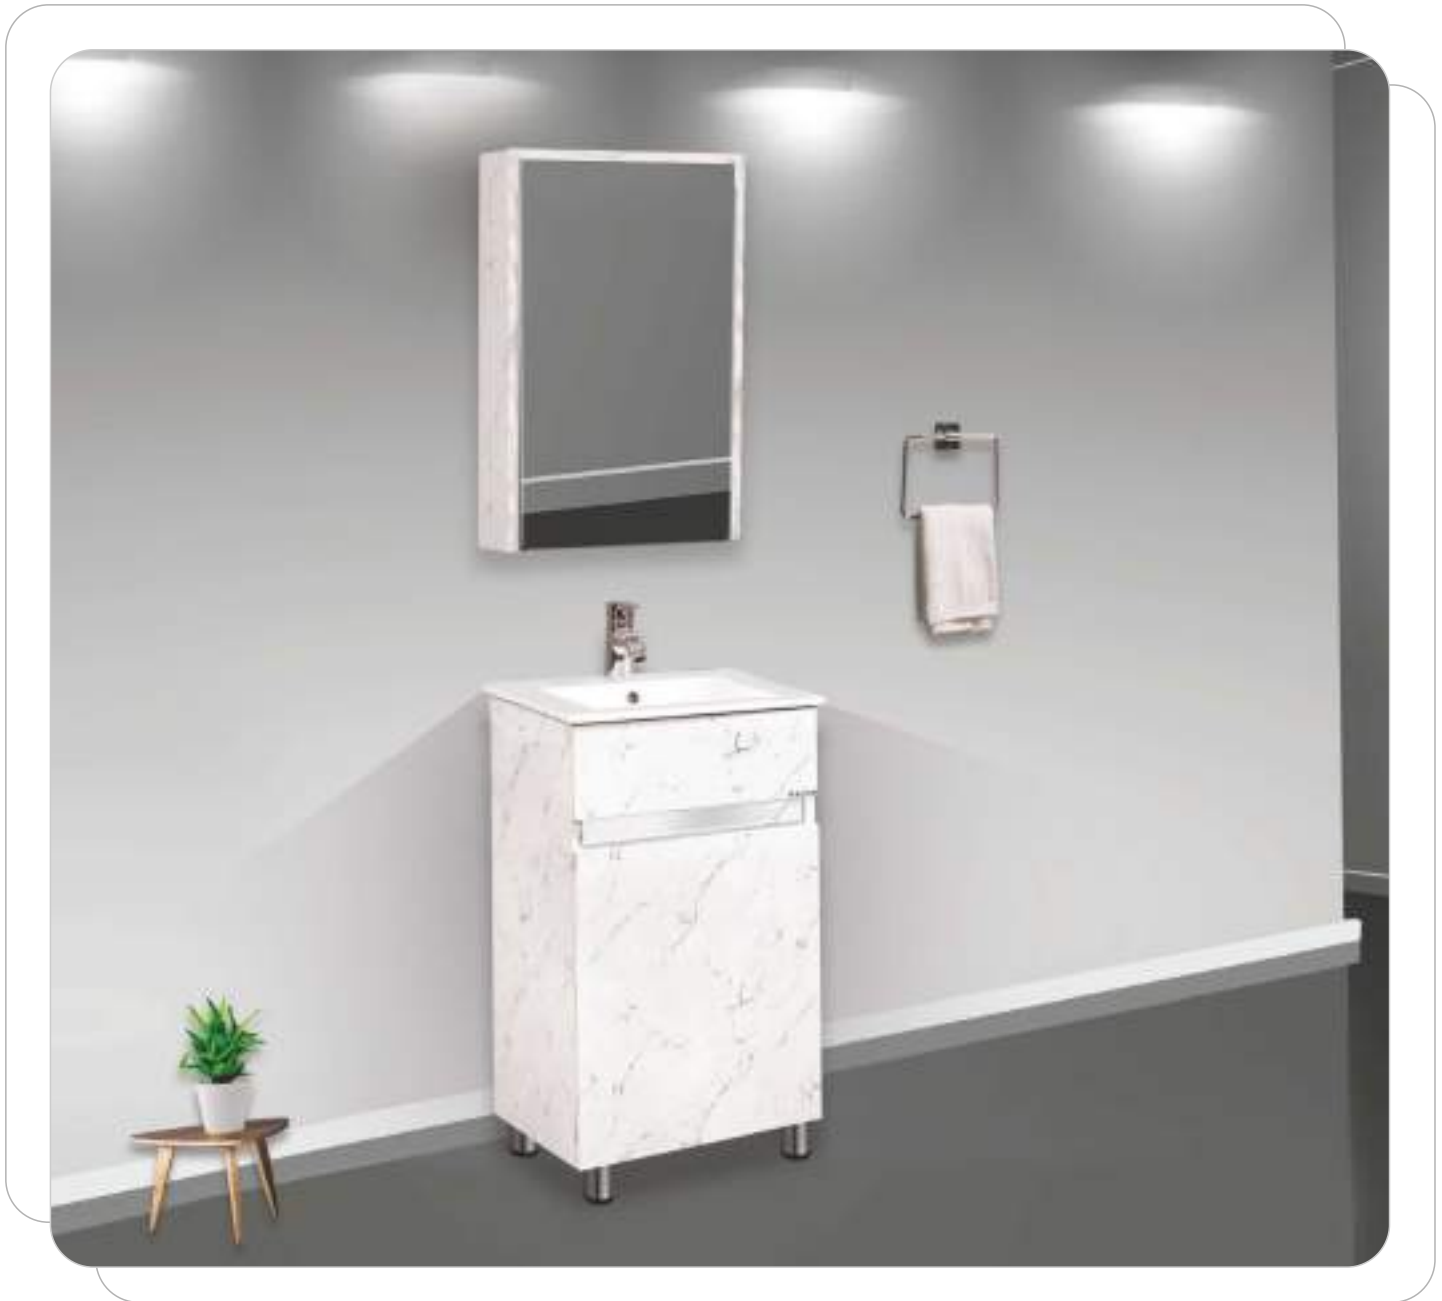

ITEM	SIZE (mm)	CODE	MRP (₹)
Main Cabinet	390 X 400 X 680	MC PP1681	9,460
Mirror Cabinet	400 X 150 X 600	MRC PP1681	6,070
Basin	420 X 420	CB CO 1616	4,620
			₹ 20,150/-

PEARL PLUS | PP1681

MATERIAL : HDHMR PRELAM

HETTICH FITTING