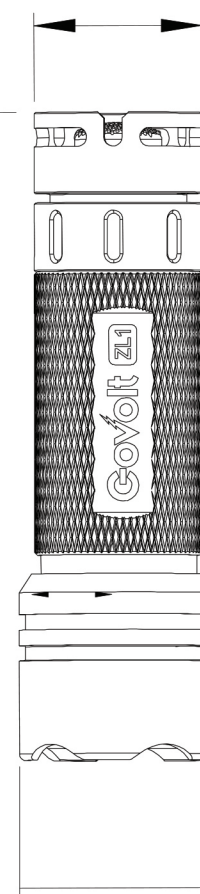

# ZL1 FLASHLIGHT SPECIFICATIONS

**LENGTH:** 5.9" / 150MM

**LED:** CREE XR-E Q5

**INPUT VOLTAGE:** 1.5V~3.7

**DIAMETER:** 1" / 25.4MM

**BATTERY TYPE:** AA OR 14500

**WEIGHT:** 3.17 OZ WITHOUT BATTERIES

**MODES:** HIGH, LOW, STROBE

FL1 STANDARD	STROBE	HIGH	LOW
	<b>165</b> LUMENS	<b>330</b> LUMENS	<b>100</b> LUMENS
 14500	<b>1h50min</b>	<b>1h</b>	<b>3h20min</b>
 AA	<b>3h</b>	<b>1h40min</b>	<b>5h</b>
	<b>230m</b> (Beam Distance)		
	<b>13000cd</b> (Peak Beam Intensity)		
 <b>1.5m</b>	<b>1.5 m</b> (Impact Resistant)		
	<b>IPX-5</b> (water resistant)		

103.90 mm

4.09 Inch

∅ 27 mm  
1.06 Inch

∅ 32 mm  
1.26 Inch