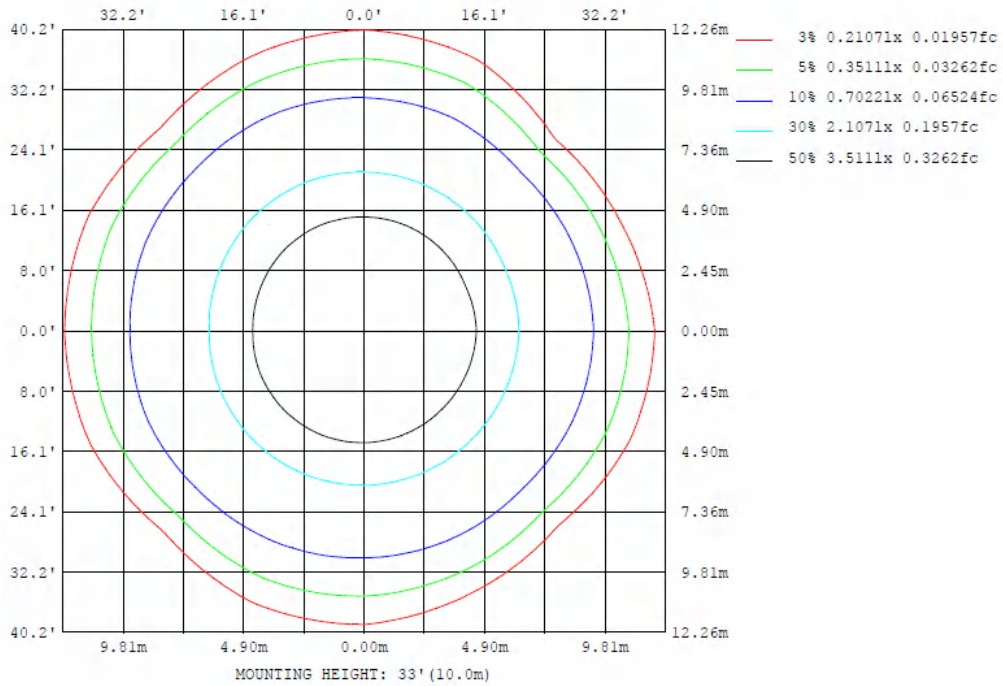

ADDITIONAL COMPONENTS

- The package includes 2 waterproof wire caps for each light, enhancing durability and safety in outdoor conditions.

LED AND OPTICAL PERFORMANCE

- Each light contains 36 SMD LED beads, size 2835, offering a high color rendering index (CRI) of 90 for vivid and natural color depiction. The light efficacy ranges from 110 to 140 lumens per watt, ensuring efficient and bright illumination.
- The dimming is controlled by a button, offering three levels of light adjustment for optimal lighting control.

PRODUCT DIAGRAM

Size in mm
1" = 25.4mm.

PHOTOMETRICS (5000K)

ISOLUX DIAGRAM

Commercial-Style Wide-Angle Flood Lights

Designed to illuminate extensive outdoor spaces with a clear, widespread glow.

Round Grandangolo Flood Light