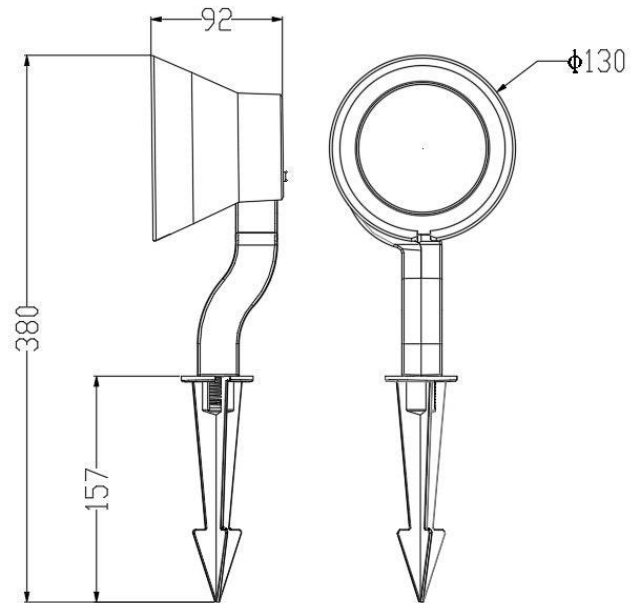

POWER AND ELECTRICAL FEATURES

- This product is ETL and FCC certified, ensuring safety and compliance. It operates on a versatile voltage range of 12-24V AC/DC. The total power is adjustable between 3.7W, 7.3W, and 12W, corresponding to luminous fluxes of 300lm, 600lm, and 900lm, effectively replacing 30W, 60W, and 90W incandescent bulbs.
- The wires and plug are UL certified, made of high-quality copper. The connection is secured with a...

DESIGN AND STRUCTURE

- The lights are made of die-cast aluminum, plastic, and glass, featuring a modern and simplistic design that is easy to clean and maintain.
- They are preset to 100% brightness and a color temperature of 3000K. The brightness can be adjusted to 100%, 67%, 33%, and 0%, while the color temperature can be set to 3000K, 4000K, or 5000K. The lights also have a memory function, retaining the last selected settings when powered on.

ADDITIONAL COMPONENTS

- The package includes 2 waterproof wire caps for each light, enhancing durability and safety in outdoor conditions.

LED AND OPTICAL PERFORMANCE

- Each light contains 36 SMD LED beads, size 2835, offering a high color rendering index (CRI) of 90 for vivid and natural color depiction. The light efficacy ranges from 110 to 140 lumens per watt, ensuring efficient and bright illumination.
- The dimming is controlled by a button, offering three levels of light adjustment for optimal lighting control.

PRODUCT DIAGRAM

Size in mm
1" = 25.4mm.

PHOTOMETRICS (5000K)

ISOLUX DIAGRAM

Commercial-Style Wide-Angle Flood Lights

Designed to illuminate extensive outdoor spaces with a clear, widespread glow.

Round Grandangolo Flood Light