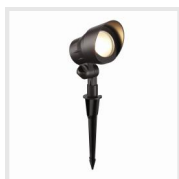

WARRANTY & RATING

SPECIFICATIONS

- Wattage: 3.7W/7.3W/12W adjustable
- Voltage: 12-24V AC/DC
- Luminous Flux: 300lm/600lm/900lm adjustable
- Beam Angle: 65°
- Color Rendering Index (CRI): 90
- Lifespan: 40000hrs
- Light Source: LED
- Color Temperature (CCT): 3000K/4000K/5000K adjustable
- Waterproof Rating: Wet location
- Operating Temperature: -4°F-104°F (-20°C~40°C)
- Material: Die-cast Aluminum + Plastic + Glass

ADDITIONAL COMPONENTS

- The package includes 2 waterproof wire caps for each light, enhancing durability and safety in outdoor conditions.

LED AND OPTICAL PERFORMANCE

- Each light contains 36 SMD LED beads, size 2835, offering a high color rendering index (CRI) of 90 for vivid and natural color depiction. The light efficacy ranges from 110 to 140 lumens per watt, ensuring efficient and bright illumination.
- The dimming is controlled by a button, offering three levels of light adjustment for optimal lighting control.

PRODUCT DIAGRAM

Size in mm
1" = 25.4mm.

PHOTOMETRICS (5000K)

ISOLUX DIAGRAM

Commercial-Style Wide-Angle Flood Lights

Designed to illuminate extensive outdoor spaces with a clear, widespread glow.

Round Grandangolo Flood Light

Beam angle: 65°

Square Grandangolo Flood Light

Beam angle: 75°

Round Grandangolo Flood Light - RGB

Beam angle: 65°

Versatile Mid-Angle Outdoor Flood Lights

wall washing, highlighting, texture grazing, shadow casting, and silhouette lighting.