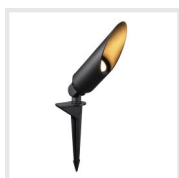

ADDITIONAL COMPONENTS

- The package includes 2 waterproof wire caps for each light, enhancing durability and safety in outdoor conditions.

LED AND OPTICAL PERFORMANCE

- Each light contains 36 SMD LED beads, size 2835, offering a high color rendering index (CRI) of 90 for vivid and natural color depiction. The light efficacy ranges from 110 to 140 lumens per watt, ensuring efficient and bright illumination.
- The dimming is controlled by a button, offering three levels of light adjustment for optimal lighting control.

Beam angle: 65°

Square Grandangolo Flood Light

Beam angle: 75°

Round Grandangolo Flood Light - RGB

Beam angle: 65°

Versatile Mid-Angle Outdoor Flood Lights

wall washing, highlighting, texture grazing, shadow casting, and silhouette lighting.

LeonLite® Punto Spot Light

Beam angle: 48°

LeonLite® Punto Spot Light - 3CCT

Beam angle: 48°

Narrow-Beam Focus Spot Lights

Perfect for accentuating specific features, whether it's building decor or garden highlights.