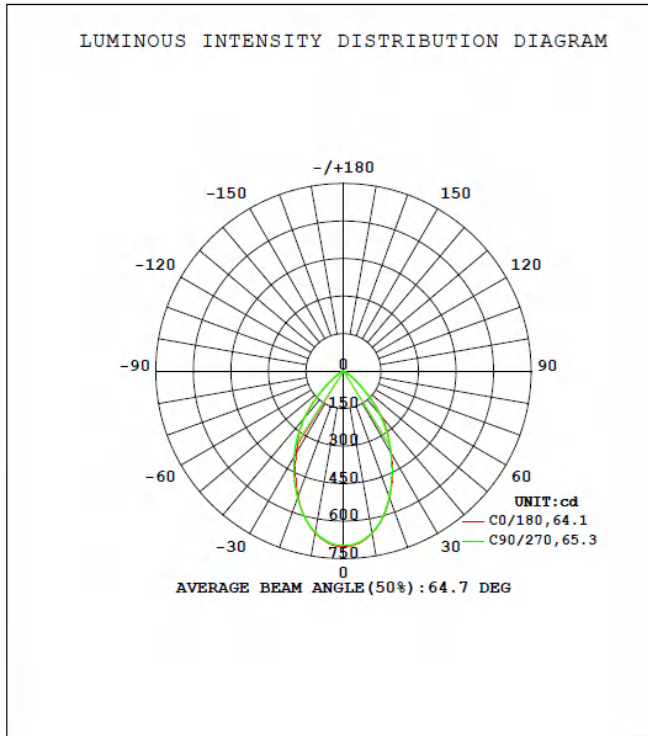

ADDITIONAL COMPONENTS

- The package includes 2 waterproof wire caps for each light, enhancing durability and safety in outdoor conditions.

LED AND OPTICAL PERFORMANCE

- Each light contains 36 SMD LED beads, size 2835, offering a high color rendering index (CRI) of 90 for vivid and natural color depiction. The light efficacy ranges from 110 to 140 lumens per watt, ensuring efficient and bright illumination.
- The dimming is controlled by a button, offering three levels of light adjustment for optimal lighting control.

PRODUCT DIAGRAM

Size in mm
1" = 25.4mm.

PHOTOMETRICS (5000K)

ISOLUX DIAGRAM

Commercial-Style Wide-Angle Flood Lights

Designed to illuminate extensive outdoor spaces with a clear, widespread glow.

Round Grandangolo Flood Light