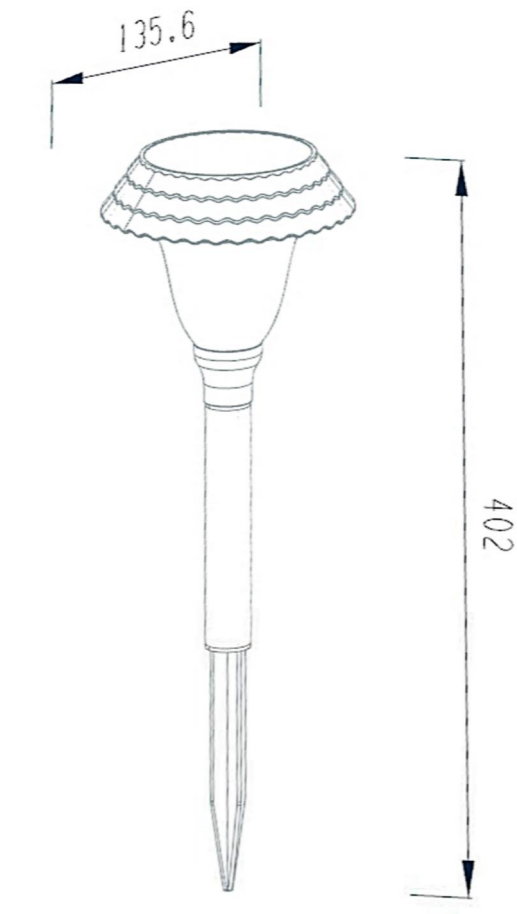

POWER AND ELECTRICAL FEATURES

- Built-in Protection: Features overcharge and over-discharge protection for safety.
- Battery Specs: Includes a 1200mAh lithium battery (18650 model), ensuring reliable power supply.
- Solar Panel: Utilizes a polycrystalline panel with an 80mA charging current, efficiently harnessing solar energy.

DESIGN AND STRUCTURE

- Certifications: The product holds CE and RoHS certifications, ensuring compliance with safety and environmental standards.
- Material: The housing is made of ABS, and the lens is constructed from PS material, offering durability and resilience.
- Sensor Type: Equipped with a light-control sensor for automatic operation.

ADDITIONAL COMPONENTS

- Certifications for Components: The product includes a battery that is certified with UN38.3 testing and MSDS, ensuring safety and compliance.
- Installation Accessory: Comes with one plastic installation spike for easy setup.

LED AND OPTICAL PERFORMANCE

- LED Specifications: Contains 33 LEDs (22 pcs 2835 SMD and 11 pcs RGB), delivering a diverse lighting experience.
- Luminosity: Offers 6 lumens for both cool white and warm white settings.
- Non-Dimmable: Designed without a dimming feature to maintain consistent light output.

PRODUCT DIAGRAM