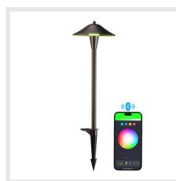

SmartLink

Wireless control for easy, smart outdoor lighting.

O-ring Colorato LED Path Light - Smart Control

XGEN™ Dual-spot LED Path Light

XGEN™ Smart LED Path Light

All Color Options

some models may have limited choices.