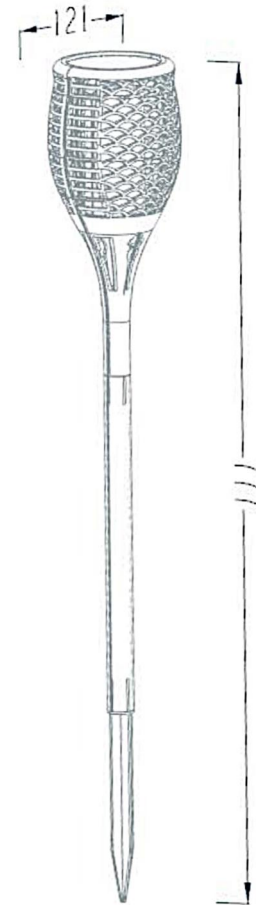

POWER AND ELECTRICAL FEATURES

- Solar Panel & Battery: Features a polycrystalline solar panel with an 180mA charging current and a 2200mAh lithium battery (18650 model). Built-in overcharge and over-discharge protection ensures safe and efficient energy use.
- Certifications: Product complies with CE and RoHS standards, with the battery certified by UN38.3, MSDS, and SGS reports.

DESIGN AND STRUCTURE

- Equipped with a photocell sensor for automatic lighting control.
- Offers a unique warm light flame effect, prioritizing ambiance over luminous intensity.
- Designed without a lens to enhance the warm light flame effect.
- The ABS material ensures durability and resistance to environmental factors.

ADDITIONAL COMPONENTS

- Includes one plastic installation spike for easy setup.

LED AND OPTICAL PERFORMANCE

- Utilizes 96 SMD LED chips, size 2835, providing a warm flame effect at a 2800K color temperature.
- Non-Dimmable: Fixed lighting without the option to adjust brightness levels.

PRODUCT DIAGRAM