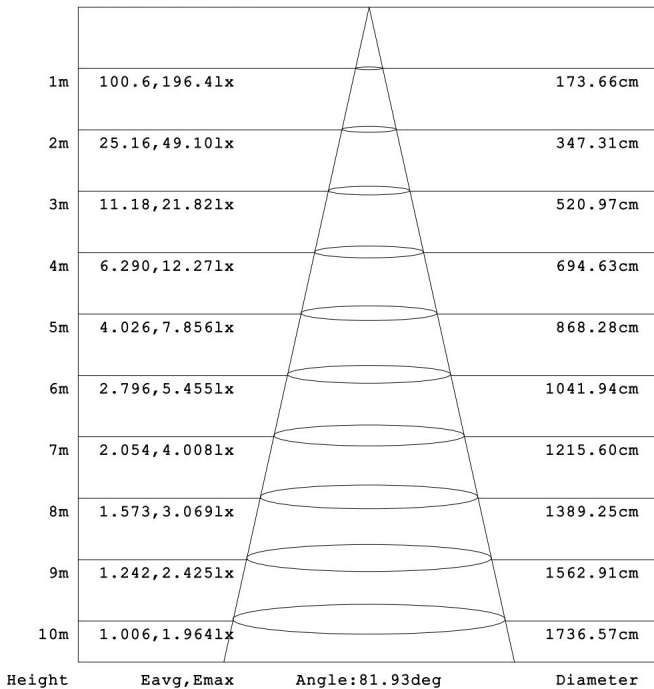

WARRANTY & RATING

SPECIFICATIONS

- Wattage: 5 watts
- Voltage: 12-15 Volts AC/DC
- Luminous Flux: 400 Lumen
- Beam Angle: 150°
- Color Rendering Index (CRI): 80.00
- Lifespan: 50000 Hours
- Light Source: LED
- Color Temperature (CCT): 3000K Warm White
- Waterproof Rating: IP65
- Operating Temperature: -13°F to 104°F
- Material: Die cast aluminum

PRODUCT DIAGRAM

Size in mm
 1" = 25.4mm.

PHOTOMETRICS

ISOCANDELA DIAGRAM

Flux out: 238.9 lm

Note: The Curves indicate the illuminated area and the average illumination when the luminaire is at different distance.