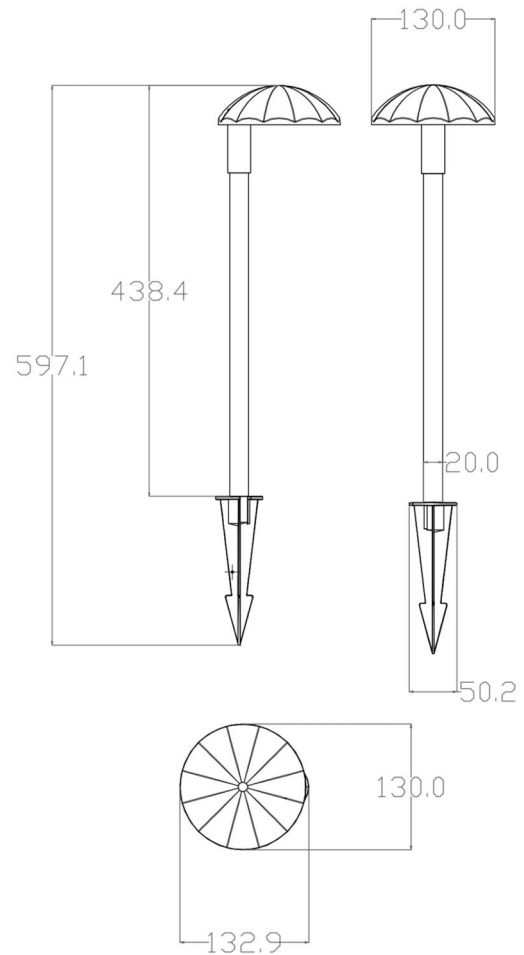

WARRANTY & RATING

SPECIFICATIONS

- Wattage: 5 watts
- Voltage: 12-15 Volts AC/DC
- Luminous Flux: 400 Lumen
- Beam Angle: 150°
- Color Rendering Index (CRI): 80.00
- Lifespan: 50000 Hours
- Light Source: LED
- Color Temperature (CCT): 3000K Warm White
- Waterproof Rating: IP65
- Operating Temperature: -13°F to 104°F
- Material: Die cast aluminum

POWER AND ELECTRICAL FEATURES

- Operates on a versatile 12V-15V AC/DC input voltage.
- Features a 1-meter (3.28 feet) long power cord for flexible installation.

DESIGN AND STRUCTURE

- Features a unique shell shade design, enhancing the visual appeal of outdoor spaces.
- Directional lighting focuses illumination on one side, ideal for pathways and defining light-dark boundaries without spilling light into neighboring areas or interfering with other landscape lighting.

PRODUCT DIAGRAM

Size in mm
 1" = 25.4mm.

PHOTOMETRICS

ISOCANDELA DIAGRAM

Flux out: 238.9 lm

Note: The Curves indicate the illuminated area and the average illumination when the luminaire is at different distance.