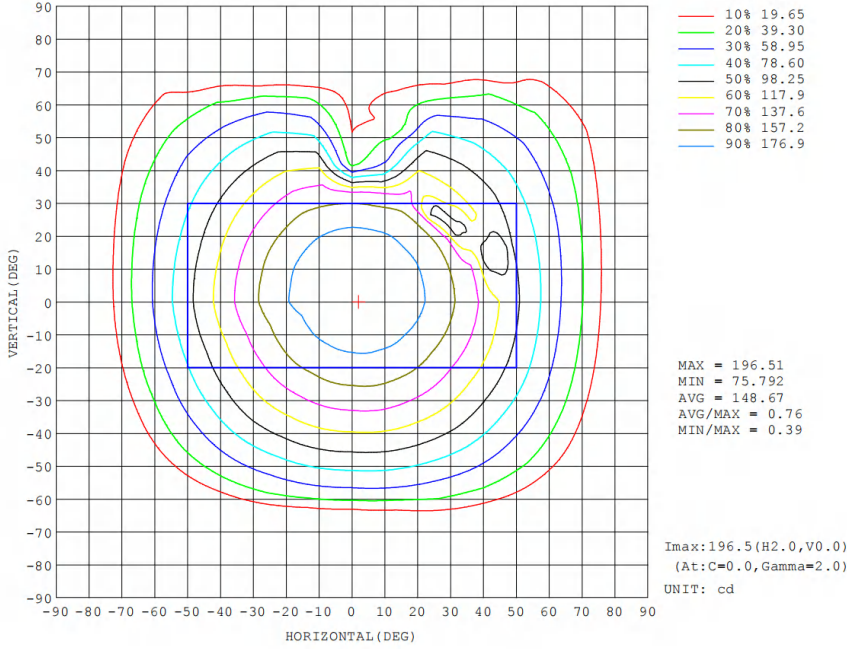

WARRANTY & RATING

SPECIFICATIONS

- Wattage: 5 watts
- Voltage: 12-15 Volts AC/DC
- Luminous Flux: 400 Lumen
- Beam Angle: 150°
- Color Rendering Index (CRI): 80.00
- Lifespan: 50000 Hours
- Light Source: LED
- Color Temperature (CCT): 3000K Warm White
- Waterproof Rating: IP65
- Operating Temperature: -13°F to 104°F
- Material: Die cast aluminum

POWER AND ELECTRICAL FEATURES

- Operates on a versatile 12V-15V AC/DC input voltage.
- Features a 1-meter (3.28 feet) long power cord for flexible installation.

DESIGN AND STRUCTURE

- Features a unique shell shade design, enhancing the visual appeal of outdoor spaces.
- Directional lighting focuses illumination on one side, ideal for pathways and defining light-dark boundaries without spilling light into neighboring areas or interfering with other landscape lighting.

PRODUCT DIAGRAM

Size in mm
 1" = 25.4mm.

PHOTOMETRICS

ISOCANDELA DIAGRAM

Flux out: 238.9 lm

Note: The Curves indicate the illuminated area and the average illumination when the luminaire is at different distance.