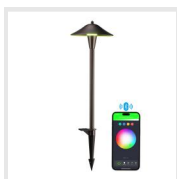

POWER AND ELECTRICAL FEATURES

- Operates on a versatile 12V-15V AC/DC input voltage.
- Features a 1-meter (3.28 feet) long power cord for flexible installation.

DESIGN AND STRUCTURE

- Features a unique shell shade design, enhancing the visual appeal of outdoor spaces.
- Directional lighting focuses illumination on one side, ideal for pathways and defining light-dark boundaries without spilling light into neighboring areas or interfering with other landscape lighting.

Crescente LED Path Light

Escavatori LED Path Light

Petali Rovesciato LED Path Light

NatureDots FlexGarden Light

Brighten gardens and paths, ground or surface mount.

Emisferi Sky-up LED Path Light

Designer Crafted Landscape Lighting

Function meets art, illuminating spaces with stylish, decorative designs.

Fulmine Gold LED Path Light

Luce Fiamma LED Path Light

Quadra Rotondo LED Path Light

SmartLink

Wireless control for easy, smart outdoor lighting.

O-ring Colorato LED Path Light - Smart Control

XGEN™ Dual-spot LED Path Light

XGEN™ Smart LED Path Light

All Color Options

some models may have limited choices.

Brass Yellow

Ebony Black

oiled rubbed bronze