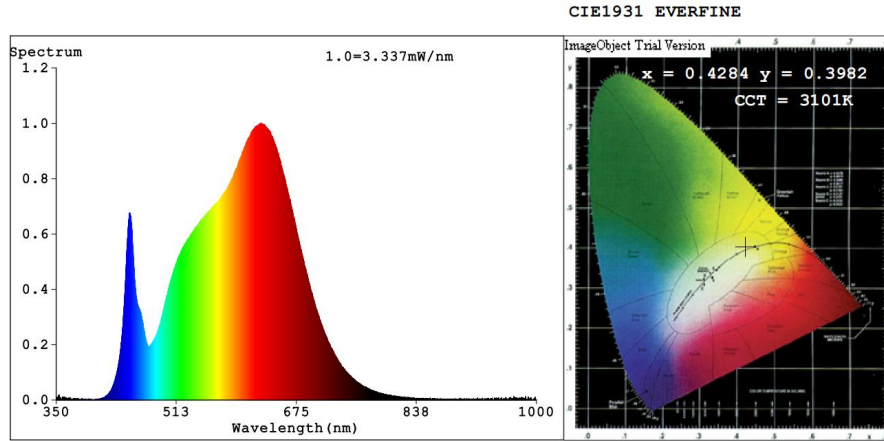

- Efficient Lighting: Operates at 3W power and a current of 0.0187A, producing 150 lumens.
- Quality LED Technology: Equipped with 24 SMD2835 LEDs, delivering a high color rendering index (CRI) of ≥ 90 , ensuring vibrant and true-to-life colors.

PRODUCT DIAGRAM

Size in mm
 1" = 25.4mm.

Size in mm
 1" = 25.4mm.

PHOTOMETRICS

Color Parameters:

Chromaticity Coordinate: $x=0.4284$ $y=0.3982$ / $u'=0.2476$ $v'=0.5178$
 CCT=3101K (Duv=-0.0011) Dominant WL:Ld =582.8nm Purity=48.1%
 Ratio:R=24.1% G=73.1% B=2.8% Peak WL:Lp=626.9nm FWHM=171.5nm
 Render Index:Ra=94.8 CRI=92.4 AvgR=92.5
 R1 =96 R2 =96 R3 =94 R4 =96 R5 =96 R6 =95 R7 =95
 R8 =90 R9 =76 R10=90 R11=96 R12=81 R13=96 R14=96 R15=94

Photo Parameters:

Flux = 167.0 lm Eff. : 59.14 lm/W Fe = 596.9 mW

Electrical parameters:

V = 12.008 V I = 0.2351 A P = 2.823 W PF = 1.000

Status: Integral T = 124 ms Ip = 42561 (65%)

Dual-Purpose Step and Deck Lights