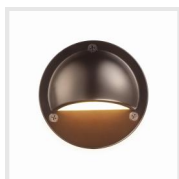

WARRANTY & RATING

SPECIFICATIONS

- Wattage: 3W
- Voltage: AC/DC 10V-16V
- Luminous Flux: 150lm
- Beam Angle: 30°
- Color Rendering Index (CRI): 90
- Lifespan: 30,000 hours
- Light Source: LED
- Color Temperature (CCT): 3000K warm white
- Waterproof Rating: IP65
- Operating Temperature: -4°F to 104°F
- Material: 304 stainless steel cover / Aluminum cover

DESIGN AND STRUCTURE

- Offers two models with either an oil-rubbed bronze powder-coated aluminum cover or a 304 stainless steel cover.
- Dual-Purpose Design: The ultra-slim lamp body with a hidden blade design ensures safety and versatility, suitable for mounting on steps, railings, and posts in American courtyard decks without the risk of scratches.
- Glare-Free Illumination: The louver baffle design coupled with a frosted glass lens offers a uniform glow, expanding the lighting range and reducing glare for an improved lighting experience.

ZincTech Commercial Upright Gradience Step & Deck Light

ZincTech Commercial Parallel Gradience Step & Deck Light

ZincTech Commercial Louvered Step & Deck Light

Classic Glow Series

Retro design meets modern lighting.