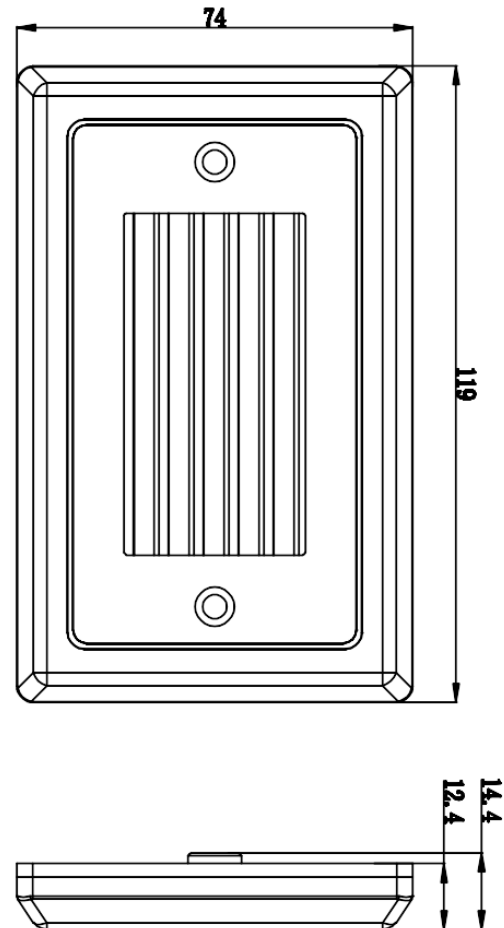

PRODUCT DIAGRAM

Size in mm
 1" = 25.4mm.

Size in mm
 1" = 25.4mm.

PHOTOMETRICS

Color Parameters:

Chromaticity Coordinate: $x=0.4284$ $y=0.3982$ / $u'=0.2476$ $v'=0.5178$
 CCT=3101K (Duv=-0.0011) Dominant WL:Ld =582.8nm Purity=48.1%
 Ratio:R=24.1% G=73.1% B=2.8% Peak WL:Lp=626.9nm FWHM=171.5nm
 Render Index:Ra=94.8 CRI=92.4 AvgR=92.5
 R1 =96 R2 =96 R3 =94 R4 =96 R5 =96 R6 =95 R7 =95
 R8 =90 R9 =76 R10=90 R11=96 R12=81 R13=96 R14=96 R15=94