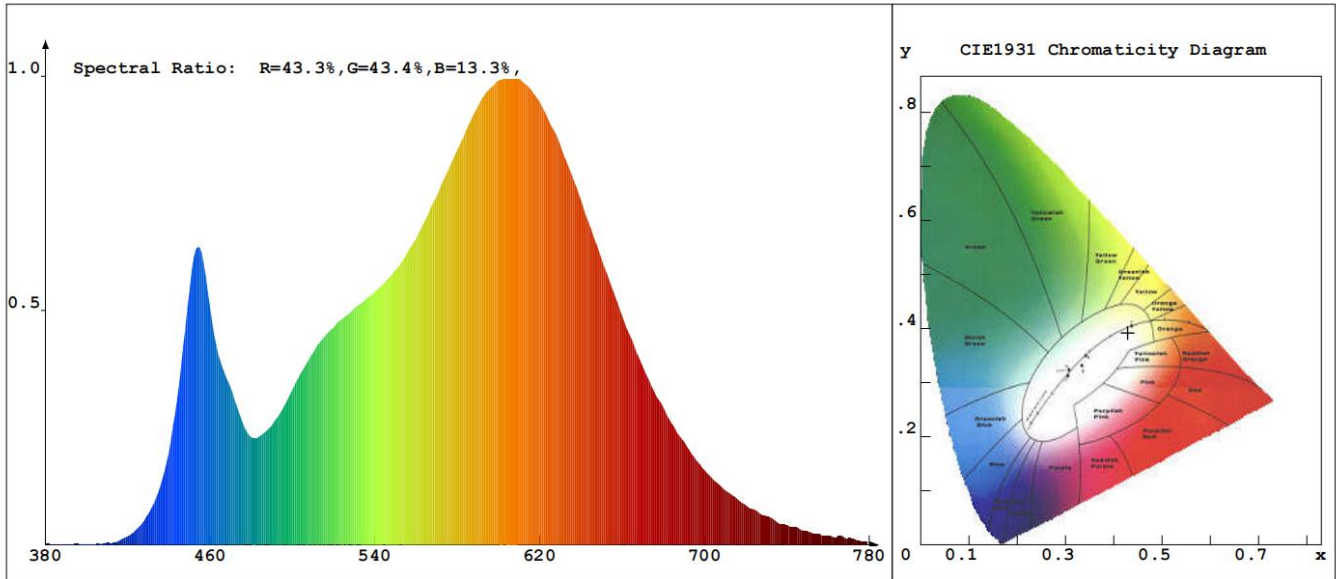

ADDITIONAL COMPONENTS

- 2 waterproof wire caps
- 2 screws and 2 expansion bolts
- 2 long screws

LED AND OPTICAL PERFORMANCE

- The LEDs have a nominal power of 0.5W and a working current of 150mA, with a luminous efficacy of 120 lumens per watt.
- The unit houses 12 LEDs in total, with each of the 6 lenses containing 2 LEDs of size 2835 and SMD type. The LEDs feature a CRI of 80, which supports decent color fidelity in lighting applications.

PRODUCT DIAGRAM

Size in mm
1" = 25.4mm.

PHOTOMETRICS (2700K)

Chroma Parameters

Chro.Coord.:x=0.4762 y=0.4141 u=0.2715 v=0.3541 duv=0.0002
 CCT: 2513K Dominant Wave.:585.2nm Purity:67.2%
 Flux RGB Ratio:R=27.1%,G=71.6%,B=1.3% Peak Wave:609.2nm Half Width:107.8nm

Rendering Index:Ra= 83.7

R1 =83	R2 =94	R3 =93	R4 =82	R5 =84	R6 =95	R7 =80	R8 =58
R9 =13	R10=87	R11=83	R12=81	R13=86	R14=97	R15=74	

PHOTOMETRICS (3000K)

Chroma Parameters

Chro.Coor.:x=0.4293 y=0.3920 u=0.2508 v=0.3436 duv=-0.0038
 CCT: 3032K Dominant Wave.:584.2nm Purity:46.5%
 Flux RGB Ratio:R=23.4%,G=74.6%,B=2.0% Peak Wave:605.5nm Half Width:130.1nm