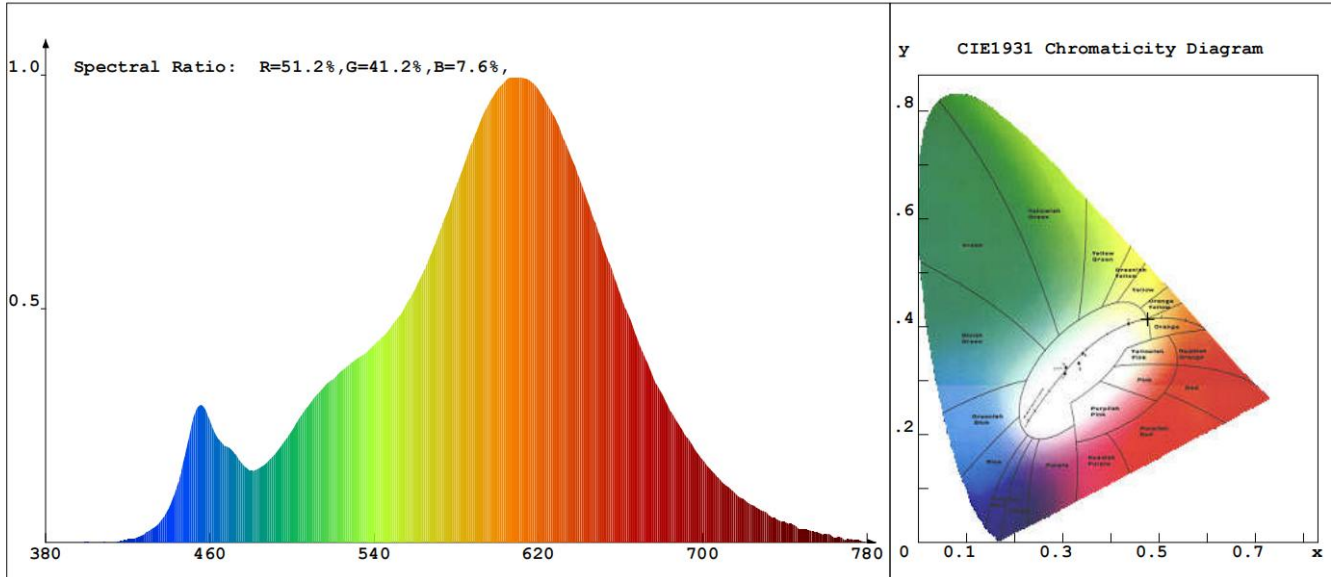

ADDITIONAL COMPONENTS

- 2 waterproof wire caps
- 2 screws and 2 expansion bolts
- 2 long screws

LED AND OPTICAL PERFORMANCE

- The LEDs have a nominal power of 0.5W and a working current of 150mA, with a luminous efficacy of 120 lumens per watt.
- The unit houses 12 LEDs in total, with each of the 6 lenses containing 2 LEDs of size 2835 and SMD type. The LEDs feature a CRI of 80, which supports decent color fidelity in lighting applications.

PRODUCT DIAGRAM

Size in mm
1" = 25.4mm.

PHOTOMETRICS (2700K)

Chroma Parameters

Chro.Coord.:x=0.4762 y=0.4141 u=0.2715 v=0.3541 duv=0.0002
 CCT: 2513K Dominant Wave.:585.2nm Purity:67.2%
 Flux RGB Ratio:R=27.1%,G=71.6%,B=1.3% Peak Wave:609.2nm Half Width:107.8nm