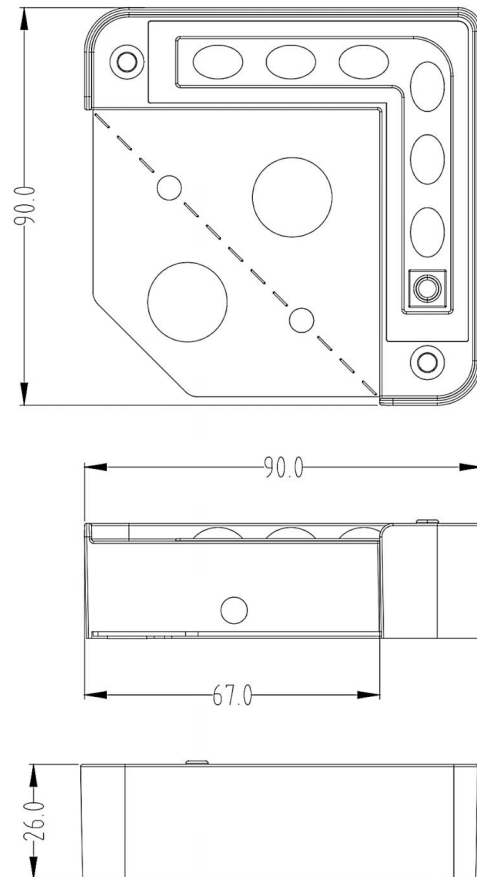

ADDITIONAL COMPONENTS

- 2 waterproof wire caps
- 2 screws and 2 expansion bolts
- 2 long screws

LED AND OPTICAL PERFORMANCE

- The LEDs have a nominal power of 0.5W and a working current of 150mA, with a luminous efficacy of 120 lumens per watt.
- The unit houses 12 LEDs in total, with each of the 6 lenses containing 2 LEDs of size 2835 and SMD type. The LEDs feature a CRI of 80, which supports decent color fidelity in lighting applications.

PRODUCT DIAGRAM

Size in mm
1" = 25.4mm.

PHOTOMETRICS (2700K)

Chroma Parameters

Chro.Coord.:x=0.4762 y=0.4141 u=0.2715 v=0.3541 duv=0.0002
 CCT: 2513K Dominant Wave.:585.2nm Purity:67.2%
 Flux RGB Ratio:R=27.1%,G=71.6%,B=1.3% Peak Wave:609.2nm Half Width:107.8nm