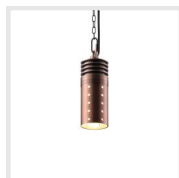

Cilindrico Outdoor Pendant & Patio Light

Calvo Outdoor Pendant & Patio Light

Designer Crafted Ambient Pendant Lights

Permeable design for ambiance; textured elegance for outdoors.

Tiki Outdoor Pendant & Patio Light

Scheletro Outdoor Pendant & Patio Light

Edge & Sparkle Light Series

Neon for bold outlines, strings for delicate points.

LeonLite® Pro Neon Rope Light

Luce Warm White String Light

LeonLite® Pro LED Multi-color Outdoor String Light