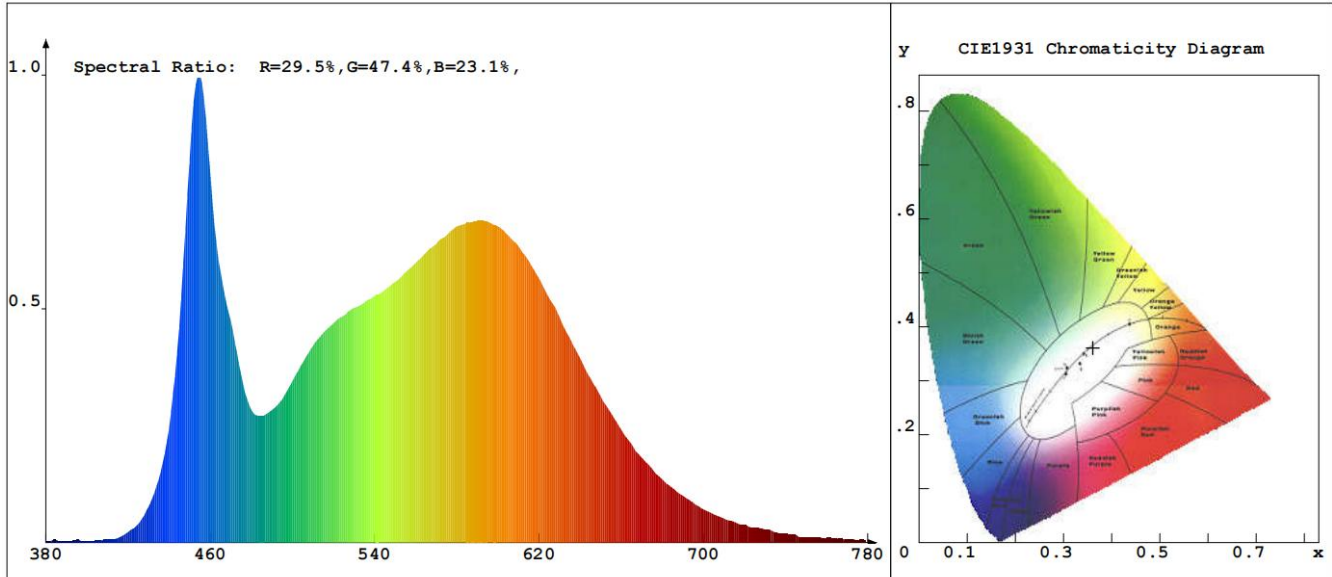

PRODUCT DIAGRAM

Size in mm
1" = 25.4mm.

PHOTOMETRICS (2700K)

Chroma Parameters

Chro.Coord.:x=0.4762 y=0.4141 u=0.2715 v=0.3541 duv=0.0002
 CCT: 2513K Dominant Wave.:585.2nm Purity:67.2%
 Flux RGB Ratio:R=27.1%,G=71.6%,B=1.3% Peak Wave:609.2nm Half Width:107.8nm

Rendering Index:Ra= 83.7

R1 =83	R2 =94	R3 =93	R4 =82	R5 =84	R6 =95	R7 =80	R8 =58
R9 =13	R10=87	R11=83	R12=81	R13=86	R14=97	R15=74	

PHOTOMETRICS (3000K)

Chroma Parameters

Chro.Coor.:x=0.4293 y=0.3920 u=0.2508 v=0.3436 duv=-0.0038
 CCT: 3032K Dominant Wave.:584.2nm Purity:46.5%
 Flux RGB Ratio:R=23.4%,G=74.6%,B=2.0% Peak Wave:605.5nm Half Width:130.1nm

Rendering Index:Ra= 85.4

R1 =85	R2 =95	R3 =95	R4 =84	R5 =87	R6 =93	R7 =82	R8 =63
R9 =20	R10=88	R11=84	R12=78	R13=88	R14=98	R15=78	

PHOTOMETRICS (4500K)

Chroma Parameters

Chro.Coor.: $x=0.3612$ $y=0.3609$ $u=0.2186$ $v=0.3277$ $duv=-0.0015$
 CCT: 4472K Dominant Wave.: 578.2nm Purity: 16.7%
 Flux RGB Ratio: R=17.2%, G=79.6%, B=3.3% Peak Wave: 454.6nm Half Width: 23.2nm