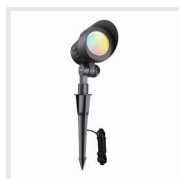

LeonLite® Punto Spot Light - 3CCT

Beam angle: 48°

Narrow-Beam Focus Spot Lights

Perfect for accentuating specific features, whether it's building decor or garden highlights.