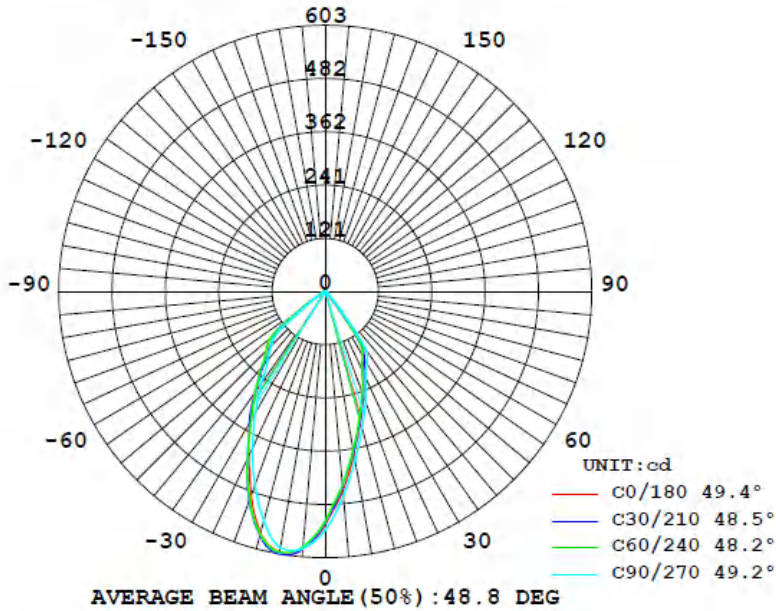

PHOTOMETRICS (5000K)

LUMINOUS INTENSITY DISTRIBUTION