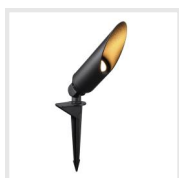

XGEN™ Acuto Ordinario Spot Light

Beam angle: 15°