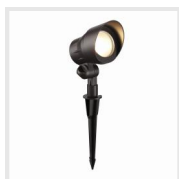

Versatile Mid-Angle Outdoor Flood Lights

wall washing, highlighting, texture grazing, shadow casting, and silhouette lighting.

LeonLite® Punto Spot Light

Beam angle: 48°