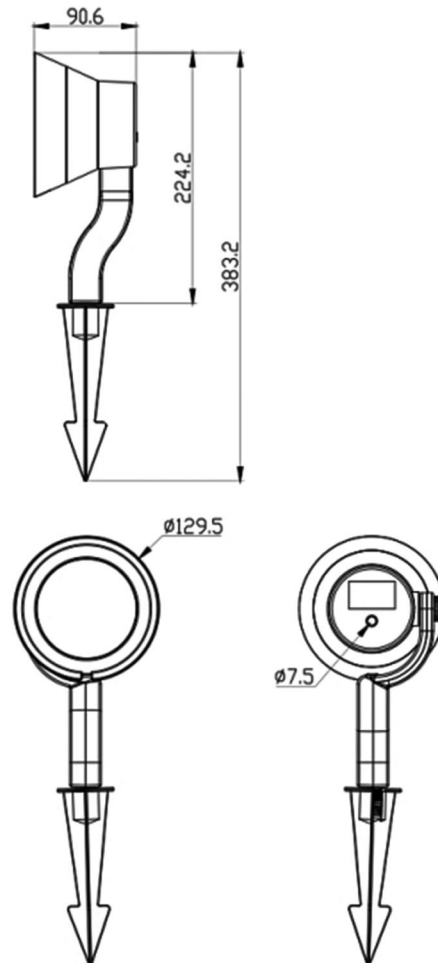

### SPECIFICATIONS

- Wattage: 12W
- Voltage: 12-24V AC/DC
- Luminous Flux: 600lm
- Beam Angle: 65°
- Color Rendering Index (CRI): 80
- Lifespan: 36,000 hours
- Light Source: LED
- Color Temperature (CCT): warm white, white, red, green, blue, yellow, purple (adjustable)
- Waterproof Rating: IP65
- Operating Temperature: -4°F to 104°F
- Material: Die-cast Aluminum

### POWER AND ELECTRICAL FEATURES

- The product is ETL certified, operates at a voltage of 12-24V AC/DC, and has a power output of 12W. Its luminous flux is 600 lumens, equivalent to a 50W incandescent bulb.
- The wires and plugs are UL certified and constructed from brass, with connections using waterproof wire caps. The exposed length of the power cord is approximately 4.92 feet.

### PRODUCT DIAGRAM

Size in mm  
1" = 25.4mm.