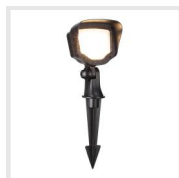

## Commercial-Style Wide-Angle Flood Lights

Designed to illuminate extensive outdoor spaces with a clear, widespread glow.

Round Grandangolo Flood Light

Beam angle: 65°

Square Grandangolo Flood Light

Beam angle: 75°