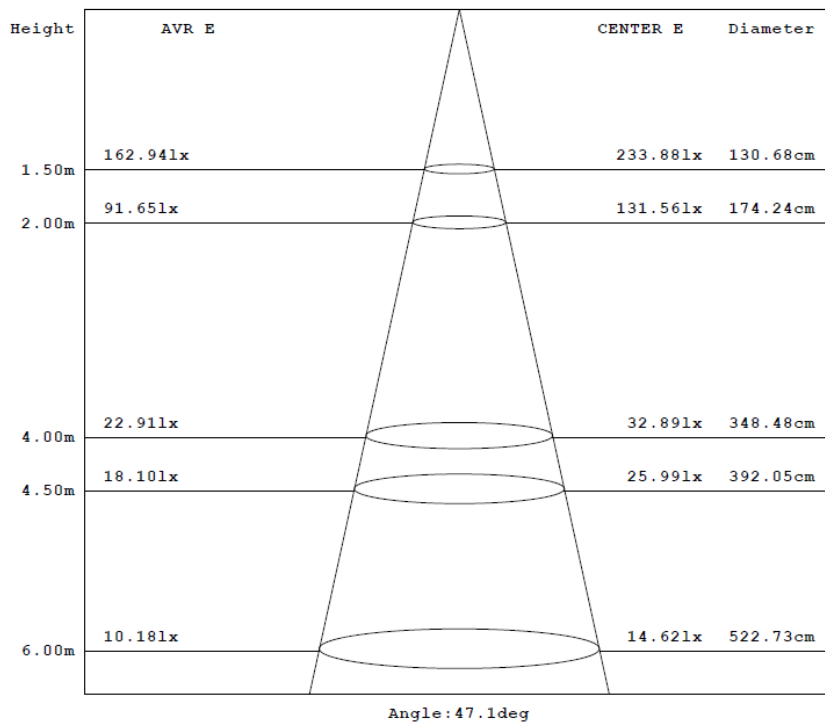

AVERAGE AND CENTER E Figure