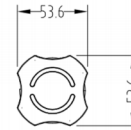

## PRODUCT DIAGRAM

Size in mm  
 1" = 25.4mm.