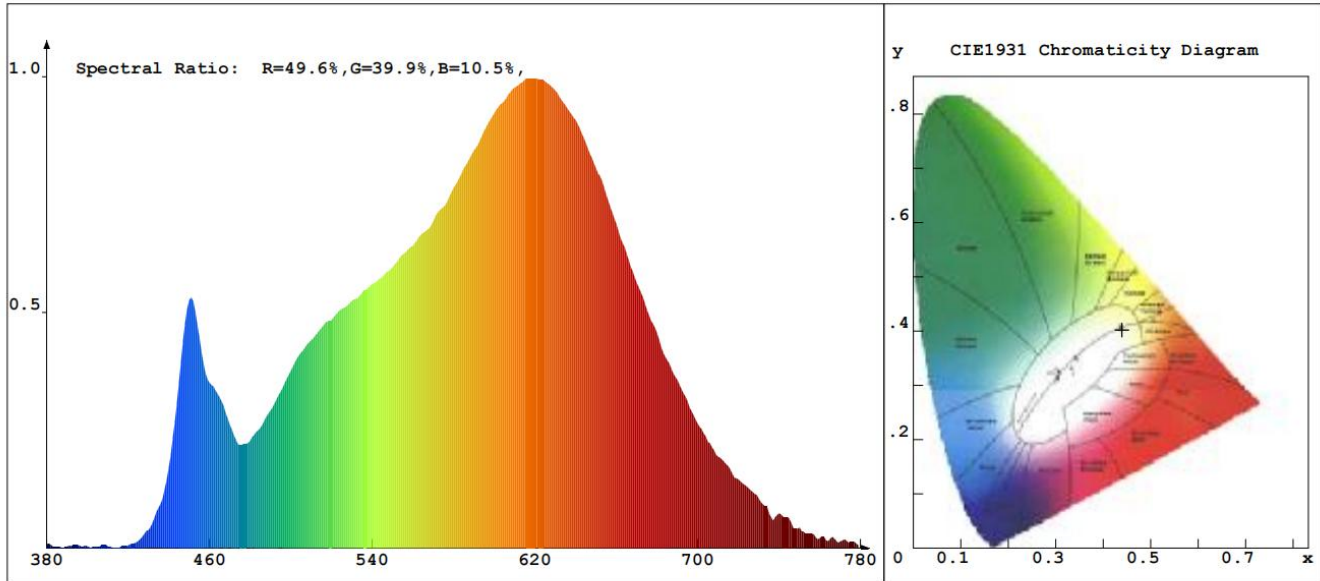

PHOTOMETRICS

Chroma Parameters

Chro.Coor.: $x=0.4393$ $y=0.4022$ $u=0.2529$ $v=0.3473$ $duv=-0.0011$
CCT: 2945K Dominant Wave.: 583.4nm Purity: 52.6%
Flux RGB Ratio: R=24.9%, G=73.3%, B=1.8% Peak Wave: 618.1nm Half Width: 152.3nm

Rendering Index: Ra= 93.7

R1 =95	R2 =98	R3 =98	R4 =94	R5 =95	R6 =97	R7 =91	R8 =81
R9 =59	R10=95	R11=96	R12=84	R13=96	R14=100	R15=90