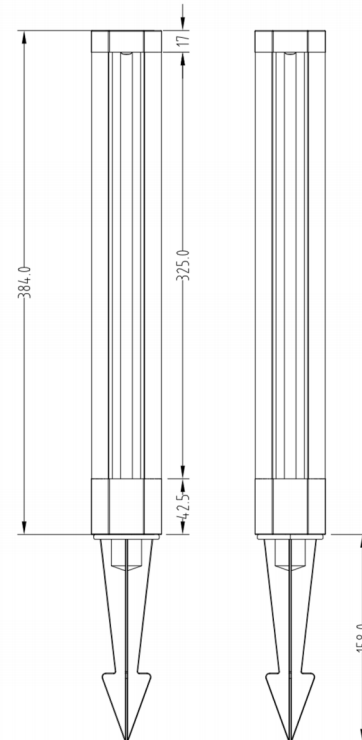

## SPECIFICATIONS

- Wattage: 4W
- Voltage: AC/DC 12V
- Luminous Flux: 55lm
- Beam Angle: 360°
- Color Rendering Index (CRI): 90
- Lifespan: 40,000hrs
- Light Source: LED
- Color Temperature (CCT): 3000K warm white
- Waterproof Rating: IP65
- Operating Temperature: -4°F to 104°F
- Material: Die-casted aluminum

## PRODUCT DIAGRAM

Size in mm  
 1" = 25.4mm.