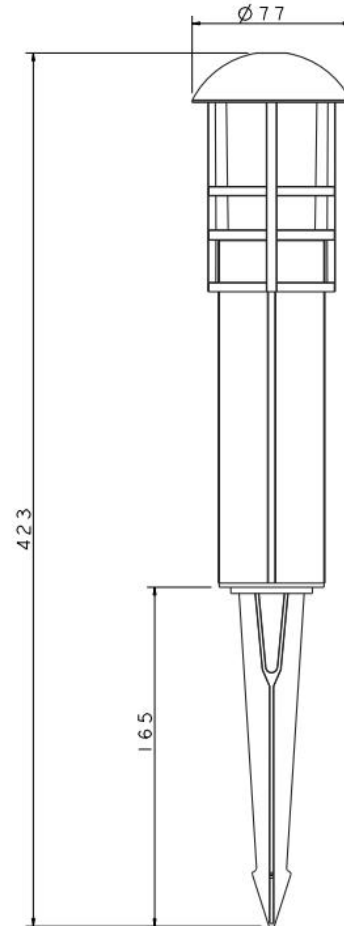

POWER AND ELECTRICAL FEATURES

- Products are ETL and FCC certified, signifying adherence to North American standards.
- Wiring and plugs are UL-listed, ensuring safety in electrical components.
- A low voltage range of 12-24VAC/DC and a total power of 3W, designed for energy-saving illumination.
- A 5.9-foot power cord with 4.9 feet exposed for easy placement.
- Accommodates 22AWG-14AWG wires for diverse electrical requirements.

DESIGN AND STRUCTURE

- The slim, modern appearance complements landscape decor, providing both daytime elegance and nighttime functionality.
- Crafted from die-cast aluminum with plastic, finished in an elegant bronze aluminum color.
- Maximum connection quantity is calculated based on the transformer's load capacity, ensuring adaptability for various installation requirements.
- Screw-in design stakes that remain stable and upright, resisting knocks and tilts.

ADDITIONAL COMPONENTS

- Each light comes with 2 waterproof wire caps to facilitate secure outdoor installations.

LED AND OPTICAL PERFORMANCE

- Features an upgraded lens for balanced light distribution without glare.
- Six high-output SMD 2835 LEDs per fixture with 94lm at 3000K, 106lm at 4000K, and 103lm at 5000K models.
- Each SMD 2835 LED operates at 2.5W with a 300mA current, delivering 120-150lm/W for a bright, true-to-color light with a CRI of 90.

PRODUCT DIAGRAM

Size in mm
 1" = 25.4mm.

PHOTOMETRICS(5000K MODEL)

Colorimetric Parameters

Chromaticity Coordinate: $x=0.3399$ $y=0.3580$ / $u'=0.2055$ $v'=0.4870$

CCT=5213K (Duv=0.0053) Dominant WL:Ld =564.3nm Purity=9.4%