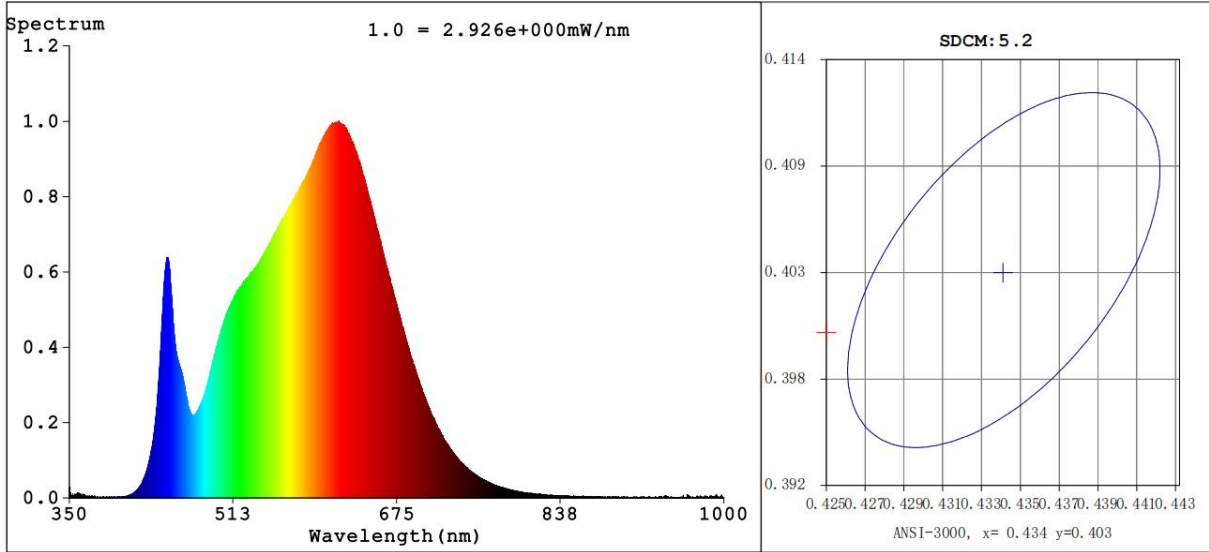

PRODUCT DIAGRAM

Size in mm
 1" = 25.4mm.

PHOTOMETRICS(5000K MODEL)

Colorimetric Parameters

Chromaticity Coordinate: $x=0.3399$ $y=0.3580$ / $u'=0.2055$ $v'=0.4870$

CCT=5213K (Duv=0.0053) Dominant WL:Ld =564.3nm Purity=9.4%

Peak WL:Lp=452.4nm FWHM=24.1nm

Render Index:Ra=91.5

R1 =91	R2 =94	R3 =96	R4 =91	R5 =90	R6 =91	R7 =95	
R8 =86	R9 =62	R10=85	R11=90	R12=68	R13=92	R14=98	R15=89

PHOTOMETRICS(4000K MODEL)

Colorimetric Parameters

Chromaticity Coordinate: $x=0.3764$ $y=0.3757/u'=0.2229$ $v'=0.5005$

CCT=4102K (Duv=0.0007) Dominant WL:Ld =578.3nm Purity=25.7%

Peak WL:Lp=450.3nm FWHM=23.4nm

Render Index:Ra=92.3

R1 =92	R2 =95	R3 =96	R4 =92	R5 =91	R6 =91	R7 =95		
R8 =86	R9 =63	R10=86	R11=92	R12=71	R13=93	R14=97	R15=90	

PHOTOMETRICS(3000K MODEL)

Colorimetric Parameters

Chromaticity Coordinate: $x=0.4240$ $y=0.4002$ / $u'=0.2439$ $v'=0.5179$

CCT=3198K (Duv=0.0004) Dominant WL: $\lambda_d = 581.9\text{nm}$ Purity=47.4%

Peak WL: $\lambda_p = 617.7\text{nm}$ FWHM=168.3nm