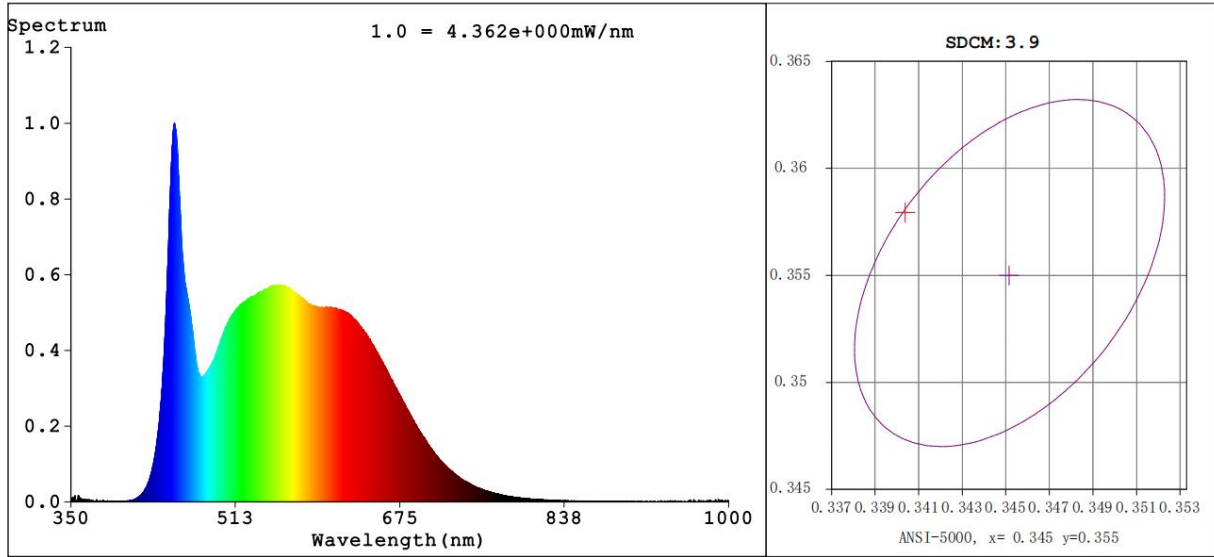

PRODUCT DIAGRAM

Size in mm
 1" = 25.4mm.

PHOTOMETRICS(5000K MODEL)

Colorimetric Parameters

Chromaticity Coordinate: $x=0.3399$ $y=0.3580$ / $u'=0.2055$ $v'=0.4870$

CCT=5213K (Duv=0.0053) Dominant WL:Ld =564.3nm Purity=9.4%

Peak WL:Lp=452.4nm FWHM=24.1nm

Render Index:Ra=91.5

R1 =91	R2 =94	R3 =96	R4 =91	R5 =90	R6 =91	R7 =95	
R8 =86	R9 =62	R10=85	R11=90	R12=68	R13=92	R14=98	R15=89

PHOTOMETRICS(4000K MODEL)

Colorimetric Parameters

Chromaticity Coordinate: $x=0.3764$ $y=0.3757/u'=0.2229$ $v'=0.5005$

CCT=4102K (Duv=0.0007) Dominant WL:Ld =578.3nm Purity=25.7%

Peak WL:Lp=450.3nm FWHM=23.4nm

Render Index:Ra=92.3

R1 =92	R2 =95	R3 =96	R4 =92	R5 =91	R6 =91	R7 =95		
R8 =86	R9 =63	R10=86	R11=92	R12=71	R13=93	R14=97	R15=90	

PHOTOMETRICS(3000K MODEL)

Colorimetric Parameters

Chromaticity Coordinate: $x=0.4240$ $y=0.4002$ / $u'=0.2439$ $v'=0.5179$

CCT=3198K (Duv=0.0004) Dominant WL: $\lambda_d = 581.9\text{nm}$ Purity=47.4%

Peak WL: $\lambda_p = 617.7\text{nm}$ FWHM=168.3nm