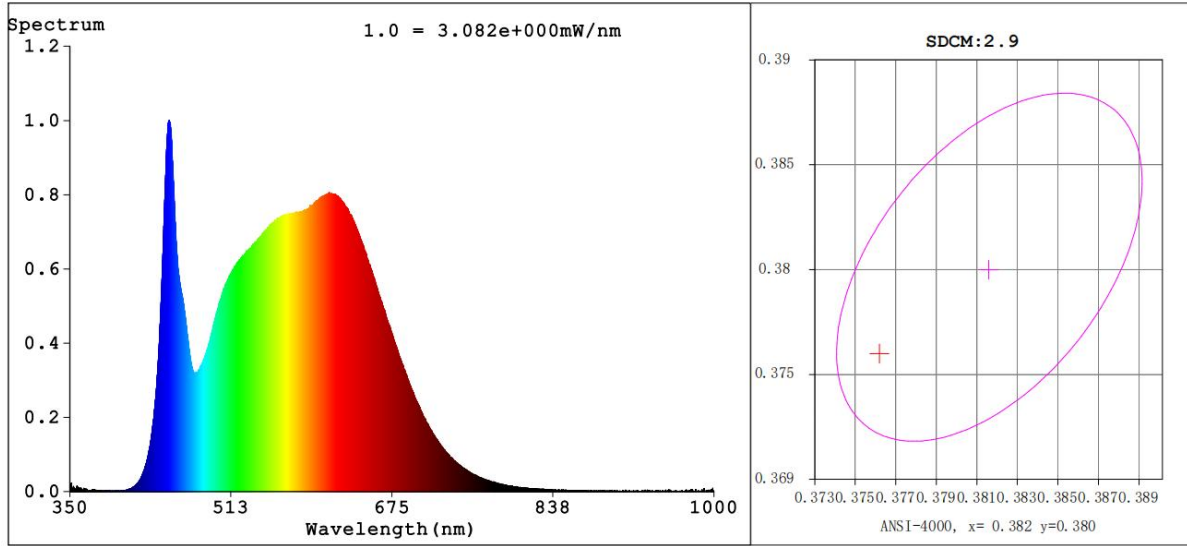

PRODUCT DIAGRAM

Size in mm
 1" = 25.4mm.

PHOTOMETRICS(5000K MODEL)

Colorimetric Parameters

Chromaticity Coordinate: $x=0.3399$ $y=0.3580$ / $u'=0.2055$ $v'=0.4870$

CCT=5213K (Duv=0.0053) Dominant WL:Ld =564.3nm Purity=9.4%

Peak WL:Lp=452.4nm FWHM=24.1nm

Render Index:Ra=91.5

R1 =91	R2 =94	R3 =96	R4 =91	R5 =90	R6 =91	R7 =95	
R8 =86	R9 =62	R10=85	R11=90	R12=68	R13=92	R14=98	R15=89

PHOTOMETRICS(4000K MODEL)

Colorimetric Parameters

Chromaticity Coordinate: $x=0.3764$ $y=0.3757/u'=0.2229$ $v'=0.5005$

CCT=4102K (Duv=0.0007) Dominant WL:Ld =578.3nm Purity=25.7%

Peak WL:Lp=450.3nm FWHM=23.4nm

Render Index:Ra=92.3

R1 =92	R2 =95	R3 =96	R4 =92	R5 =91	R6 =91	R7 =95		
R8 =86	R9 =63	R10=86	R11=92	R12=71	R13=93	R14=97	R15=90	