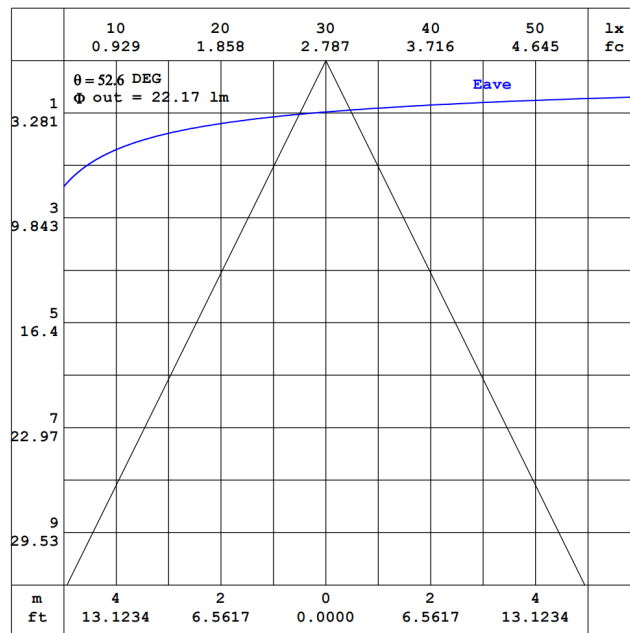

PRODUCT DIAGRAM

Size in mm
1" = 25.4mm.

PHOTOMETRICS

LUMINOUS INTENSITY DISTRIBUTION DIAGRAM

AAI CURVES

Note: The Curves indicate the illuminated area and the average illumination when the luminaire is at different distance.