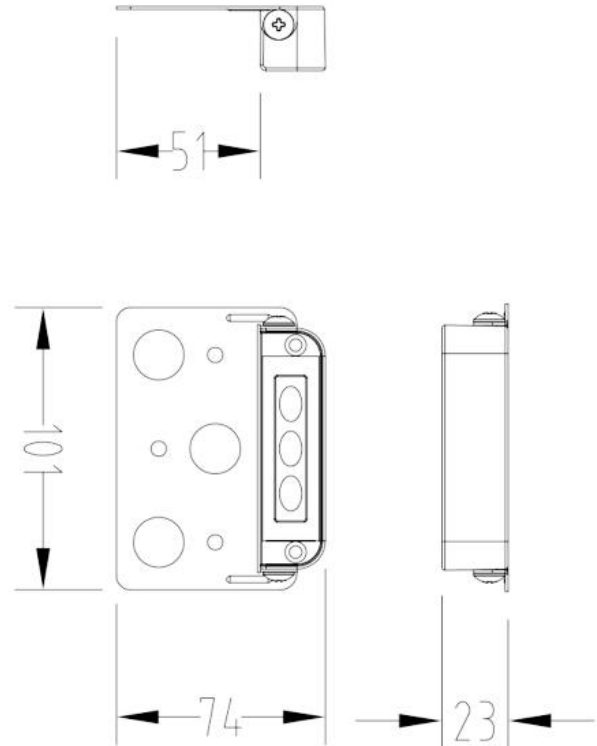

POWER AND ELECTRICAL FEATURES

- Product: ETL certified, with a total power consumption of 2 Watts and operating on 12V AC/DC. It is designed to replace 7W incandescent bulbs.
- Wiring and Plug: UL certified, with brass wiring. The connection method uses waterproof connector caps. The length of the power cord is 9.19 feet (2800mm).

DESIGN AND STRUCTURE

- Material Durability: Our fixtures feature thick, die-cast aluminum, more robust than commonly used stamped aluminum, ensuring less deformation.
- 270° Rotatable Head: Adjustable lamp head for targeted lighting, ideal for illuminating pathways and enhancing wall textures.
- Versatile Use: Designed for both standard and ground-insertion installation, providing even lighting similar to paver lights.
- Consistent Sizing: Available in various lengths, with a recommendation for uniform size selection for design consistency.

ADDITIONAL COMPONENTS

- Waterproof Connector Caps: 2 included.
- Screws and Expansion Bolts: 2 of each.
- Long Screws: 2 included.

LED AND OPTICAL PERFORMANCE

- The LED light features 6 efficient and bright SMD 2835 chips, with a high CRI of 90 for accurate color rendering. Its luminous efficacy of 110 lumens per watt signifies excellent light output efficiency.

PRODUCT DIAGRAM

Size in mm
1" = 25.4mm.

PHOTOMETRICS

LUMINOUS INTENSITY DISTRIBUTION DIAGRAM

AAI CURVES

Note: The Curves indicate the illuminated area and the average illumination when the luminaire is at different distance.