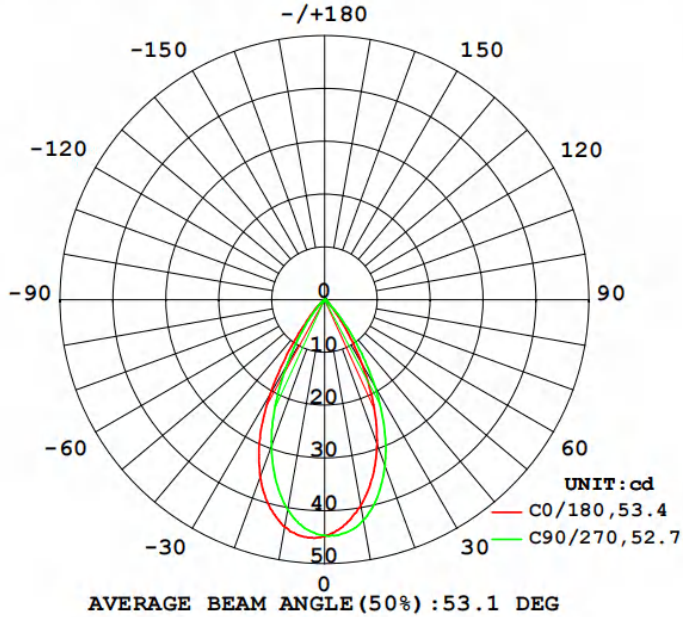

WARRANTY & RATING

SPECIFICATIONS

- Wattage: 2W
- Voltage: 12V AC/DC
- Luminous Flux: 150lm
- Beam Angle: 95°
- Color Rendering Index (CRI): >90
- Lifespan: 40,000hrs
- Light Source: LED
- Color Temperature (CCT): 2700K/5000K (two models)
- Waterproof Rating: IP65
- Operating Temperature: -4°F to 122°F
- Material: Die-casted aluminum

ADDITIONAL COMPONENTS

- Waterproof Connector Caps: 2 included.
- Screws and Expansion Bolts: 2 of each.
- Long Screws: 2 included.

LED AND OPTICAL PERFORMANCE

- The LED light features 6 efficient and bright SMD 2835 chips, with a high CRI of 90 for accurate color rendering. Its luminous efficacy of 110 lumens per watt signifies excellent light output efficiency.

PRODUCT DIAGRAM

Size in mm
1" = 25.4mm.

PHOTOMETRICS

LUMINOUS INTENSITY DISTRIBUTION DIAGRAM

AAI CURVES

Note: The Curves indicate the illuminated area and the average illumination when the luminaire is at different distance.