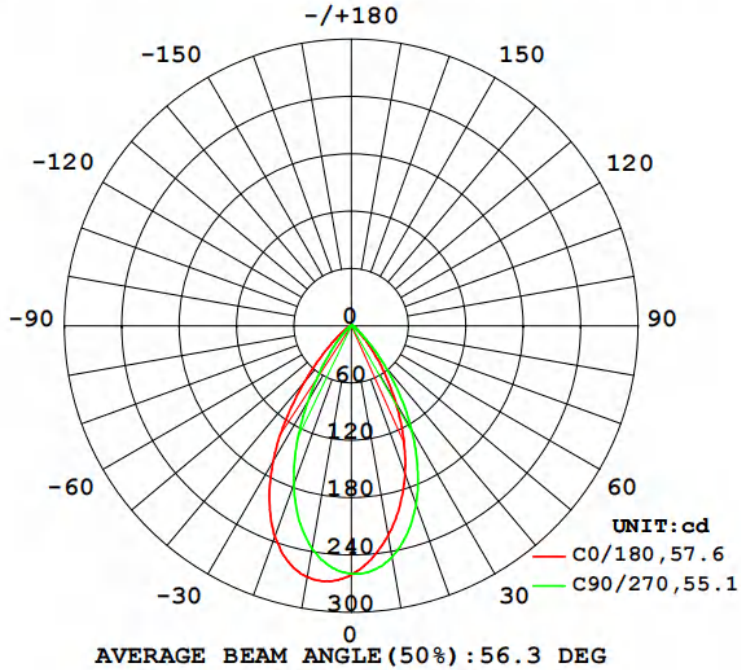

### SPECIFICATIONS

- Wattage: 3W
- Voltage: 12V AC/DC
- Luminous Flux: 210lm
- Beam Angle: 60°
- Color Rendering Index (CRI): >90
- Lifespan: 40,000hrs
- Light Source: LED
- Color Temperature (CCT): 2700K/5000K (two models)
- Waterproof Rating: IP65
- Operating Temperature: -4°F to 122°F
- Material: Die-casted aluminum

### PHOTOMETRICS(2700K)

#### LUMINOUS INTENSITY DISTRIBUTION DIAGRAM

AAI Figure

Flux out:132.4 lm

Angle:54.90deg

Note: The Curves indicate the illuminated area and the average illumination when the luminaire is at different distance.

#### LUMINOUS INTENSITY DISTRIBUTION DIAGRAM