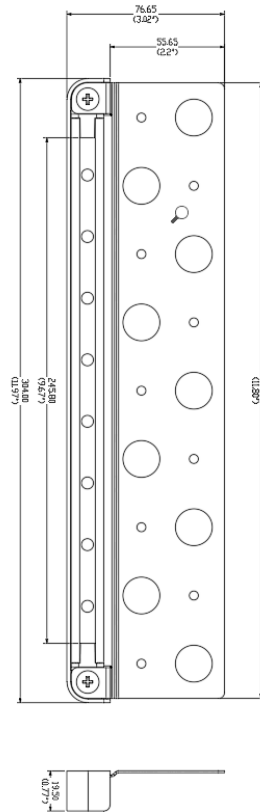

### POWER AND ELECTRICAL FEATURES

- ETL and FCC certified, this product ensures safety and quality, operating at a low 3W and suitable for 12V AC/DC systems. Designed as an energy-efficient alternative to 20W incandescent lamps, it reduces energy use and costs.
- UL certified wiring and plug with durable tinned copper and waterproof P4 terminals offer reliability and safety. The power cord is about 9.19 feet (2800mm) long, allowing for flexible installation.

### DESIGN AND STRUCTURE

- Constructed from one-piece die-cast aluminum, this light fixture stands out for its thickness and durability, resisting deformation better than softer, pressed aluminum models, particularly in its panel design.
- Designed for versatility, it can be vertically embedded in the ground for a discreet pathlight/paver effect, where the light is visible but the fixture remains concealed.
- As part of a series with various lengths for similar uses, uniformity and performance are best achieved by using fixtures of the same length.

### ADDITIONAL COMPONENTS

- The package includes 2 waterproof wiring caps and 5 sets of screws and expansion bolts each, facilitating easy and secure installation of the light fixture.

### PRODUCT DIAGRAM

Size in mm  
1" = 25.4mm.