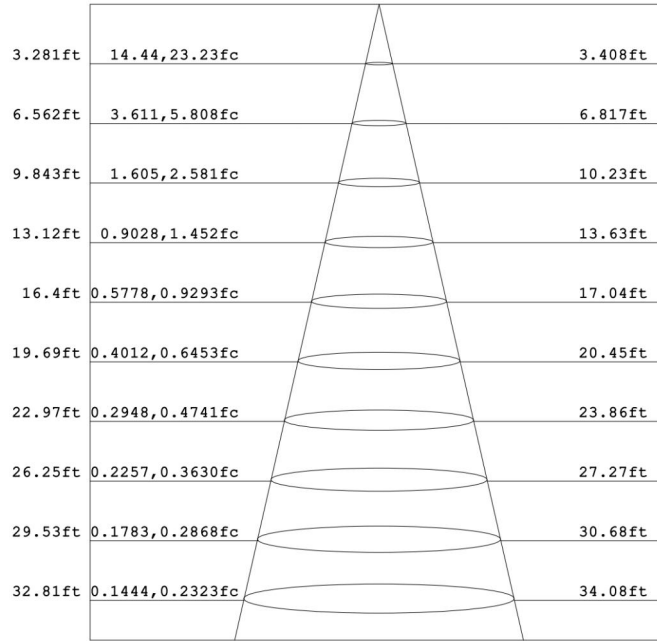

### LED AND OPTICAL PERFORMANCE

- The LED light features 8 efficient and bright SMD 2835 chips, with a high CRI of 90 for accurate color rendering. Its luminous efficacy of 70 lumens per watt signifies excellent light output efficiency.

### PRODUCT DIAGRAM

Size in mm  
1" = 25.4mm.

#### LUMINOUS INTENSITY DISTRIBUTION DIAGRAM

AAI Figure

Flux out:132.4 lm

Angle:54.90deg

Note: The Curves indicate the illuminated area and the average illumination when the luminaire is at different distance.