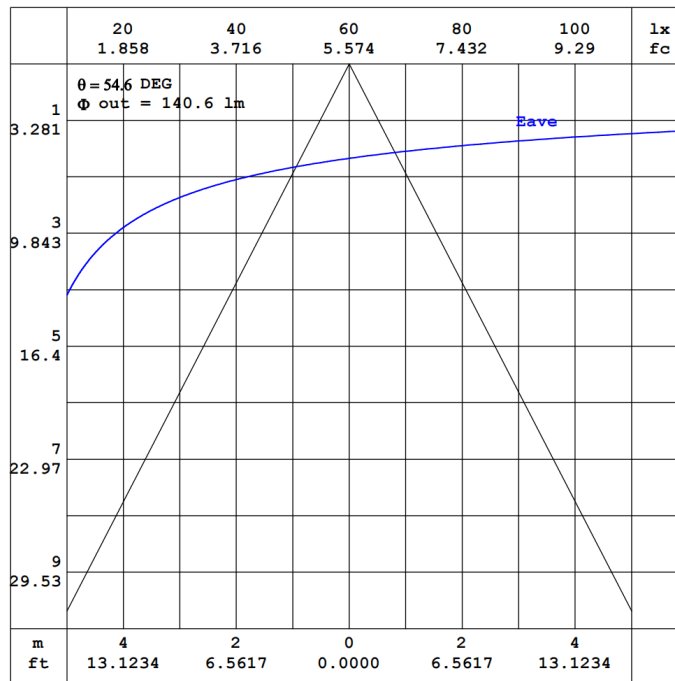

AAI CURVES

Note: The Curves indicate the illuminated area and the average illumination when the luminaire is at different distance.