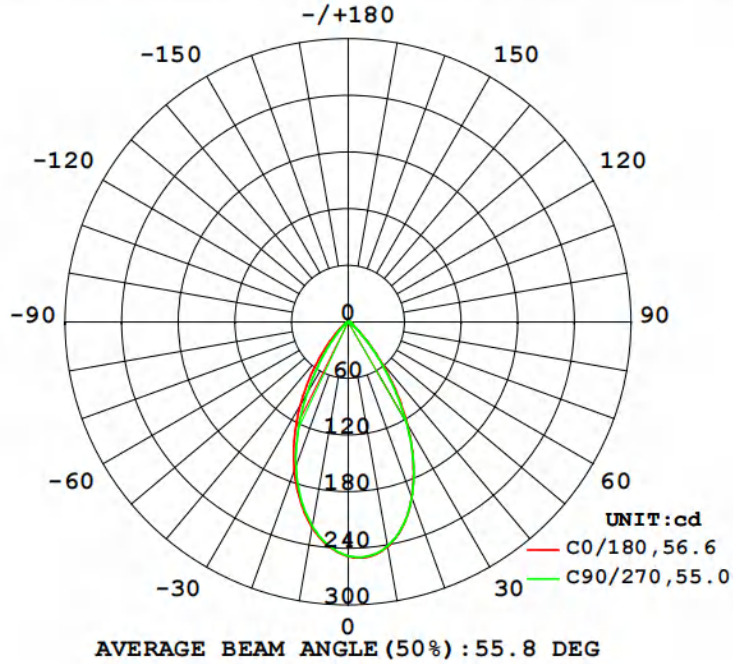

### SPECIFICATIONS

- Wattage: 3W
- Voltage: 12V AC/DC
- Luminous Flux: 210lm
- Beam Angle: 60°
- Color Rendering Index (CRI): >90
- Lifespan: 40,000hrs
- Light Source: LED
- Color Temperature (CCT): 2700K/5000K (two models)
- Waterproof Rating: IP65
- Operating Temperature: -4°F to 122°F
- Material: Die-casted aluminum

### LED AND OPTICAL PERFORMANCE

- The LED light features 8 efficient and bright SMD 2835 chips, with a high CRI of 90 for accurate color rendering. Its luminous efficacy of 70 lumens per watt signifies excellent light output efficiency.

### PRODUCT DIAGRAM

Size in mm  
1" = 25.4mm.

#### LUMINOUS INTENSITY DISTRIBUTION DIAGRAM

AAI Figure

Flux out:132.4 lm

Angle:54.90deg

Note: The Curves indicate the illuminated area and the average illumination when the luminaire is at different distance.