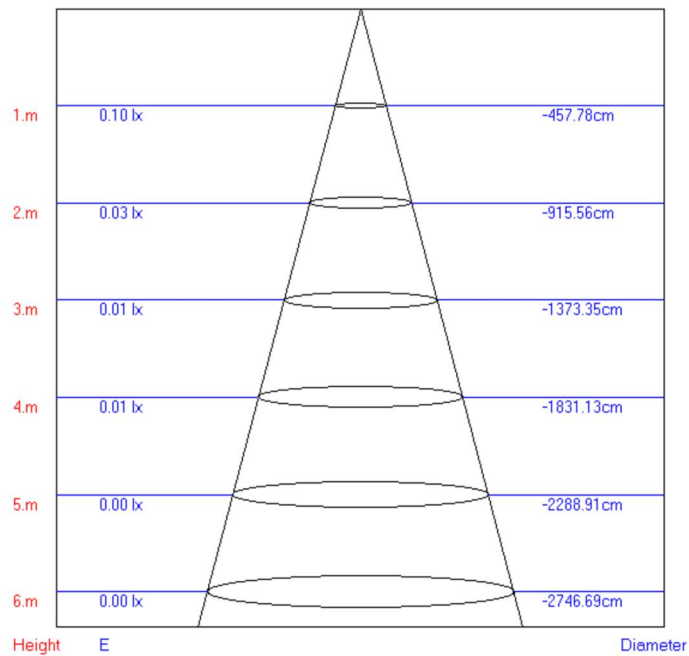

DESIGN AND STRUCTURE

- Elegant Glass Cover: The lamp's glass cover diffuses light softly, reducing glare and enhancing the ambiance of gardens, patios, and walkways. Its decorative appeal adds sophistication to any outdoor space.
- Optimal Size for Visibility: At a height of 11.18 inches, the lamp is perfectly sized to provide widespread illumination, ensuring that its light is not obstructed by shrubbery, making it ideal for open and spacious outdoor areas such as lawns, large walkways, and garden paths.

ADDITIONAL COMPONENTS

- all-in-one lighting solution, No extra component.

LED AND OPTICAL PERFORMANCE

- LED Features: Equipped with 24 SMD2835 LED beads, each rated at 0.5W, providing efficient lighting.
- Luminous Flux and CCT: Offers a 5CCT range (2700K/3000K/3500K/4000K/5000K), with a luminous flux of 380lm for warmer tones and 400lm for cooler tones, allowing customization of lighting ambiance at a consistent 4.5W power consumption across all color temperatures.

PRODUCT DIAGRAM

Size in mm
1" = 25.4mm.

PHOTOMETRICS

Lux-Distance Curve

Beam Angle: 227.20°

360° GentleGlow

Soft, all-around lighting for expansive landscape enhancement.

Piramide del Tempio LED Path Light