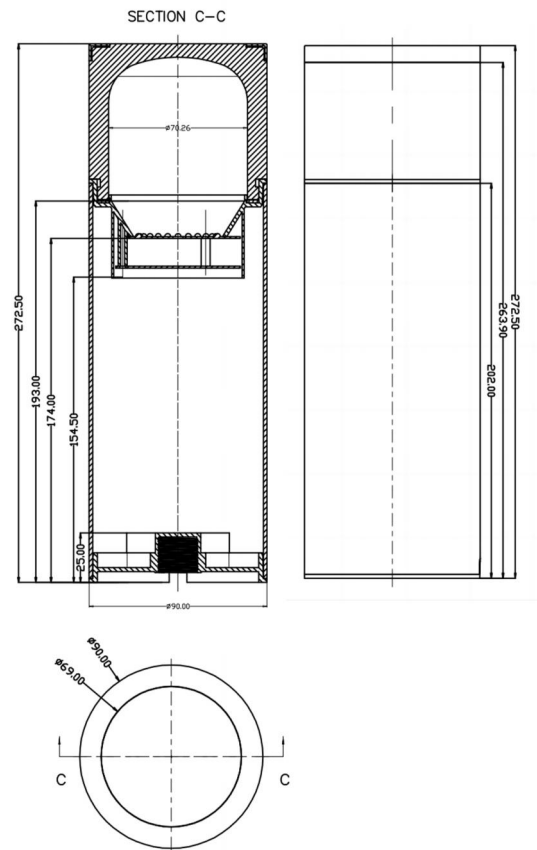

POWER AND ELECTRICAL FEATURES

- Voltage: Operates on a versatile AC/DC 12-24V power supply, catering to a wide range of outdoor electrical setups.
- Wiring: Features UL-certified brass wiring, using SPT-1W 20AWG specification, ensuring safety and durability. The wiring extends to 4.9 feet (1.5 meters), offering ample length for installation flexibility.

DESIGN AND STRUCTURE

- Elegant Glass Cover: The lamp's glass cover diffuses light softly, reducing glare and enhancing the ambiance of gardens, patios, and walkways. Its decorative appeal adds sophistication to any outdoor space.
- Optimal Size for Visibility: At a height of 11.18 inches, the lamp is perfectly sized to provide widespread illumination, ensuring that its light is not obstructed by shrubbery, making it ideal for open and spacious outdoor areas such as lawns, large walkways, and garden paths.

PRODUCT DIAGRAM

Size in mm
1" = 25.4mm.

PHOTOMETRICS

Lux-Distance Curve

Beam Angle: 227.20°

360° GentleGlow

Soft, all-around lighting for expansive landscape enhancement.

Piramide del Tempio LED Path Light