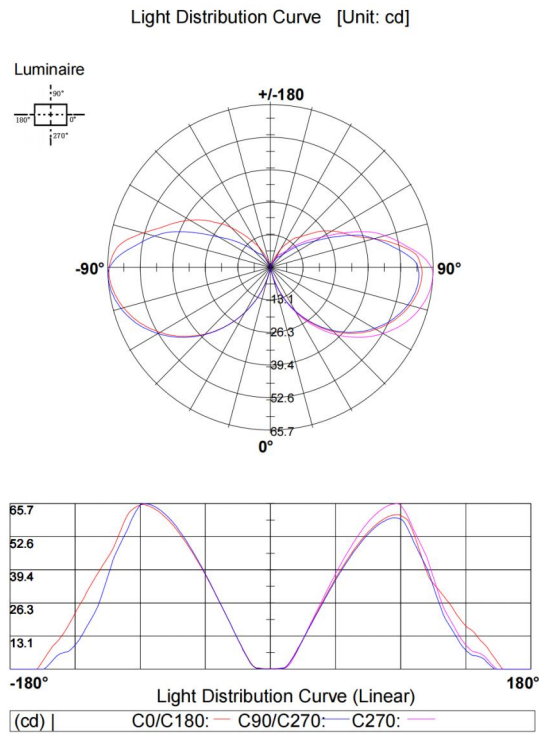

ADDITIONAL COMPONENTS

- all-in-one lighting solution, No extra component.

LED AND OPTICAL PERFORMANCE

- LED Features: Equipped with 24 SMD2835 LED beads, each rated at 0.5W, providing efficient lighting.
- Luminous Flux and CCT: Offers a 5CCT range (2700K/3000K/3500K/4000K/5000K), with a luminous flux of 380lm for warmer tones and 400lm for cooler tones, allowing customization of lighting ambiance at a consistent 4.5W power consumption across all color temperatures.

PRODUCT DIAGRAM

Size in mm
1" = 25.4mm.

PHOTOMETRICS

Lux-Distance Curve

Beam Angle: 227.20°

360° GentleGlow

Soft, all-around lighting for expansive landscape enhancement.

Piramide del Tempio LED Path Light