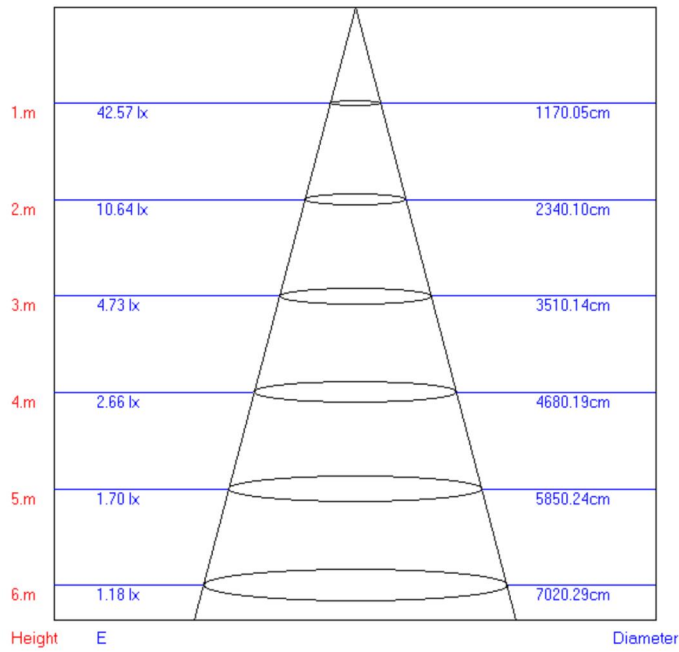

PRODUCT DIAGRAM

Size in mm
1" = 25.4mm.

PHOTOMETRICS

Lux-Distance Curve

Beam Angle: 160.60°

360° GentleGlow

Soft, all-around lighting for expansive landscape enhancement.

Piramide del Tempio LED Path Light