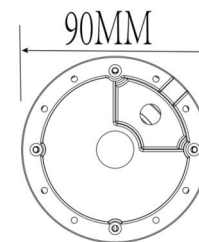

POWER AND ELECTRICAL FEATURES

- Voltage and Power: Operates on AC/DC 12-24V, with a total power consumption of 5 watts, split between a 3W main light source and a 1.5W ambient light.
- Wiring: Features UL-certified STP-1W AWG 20# wire with brass material, ensuring safety and durability. The exposed wire length is 4.9 feet (1.5 meters).

DESIGN AND STRUCTURE

- Innovative Side Lighting: Unique side ambient lighting design offers 360° visibility, enhancing safety by making the lamp's position clear, especially beneficial for areas with night-time vehicle traffic.
- Artistic Lighting Effect: The top cutout creates a striking four-leaf clover light pattern, adding visual interest and charm to the community or home setting.
- Upon powering up, the lamp's 3000K main light and RGBCW ambient light turn on simultaneously and turn off when power is disconnected. The ambient light, featuring color transition and breathing modes, is adjustable with a single button press.
- The light's aluminum black casing offers durability and a modern look, suitable for various outdoor settings.

PRODUCT DIAGRAM

Size in mm
1" = 25.4mm.

PHOTOMETRICS

Lux-Distance Curve

Beam Angle: 160.60°

360° GentleGlow

Soft, all-around lighting for expansive landscape enhancement.

Piramide del Tempio LED Path Light