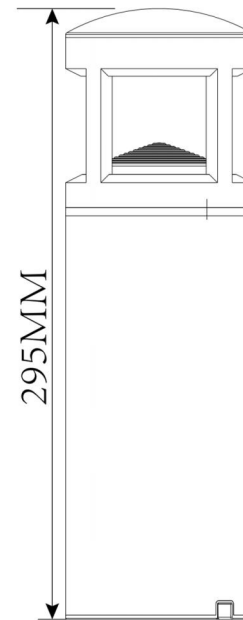

POWER AND ELECTRICAL FEATURES

- Voltage and Power: Operates on AC/DC 12-24V, with a total power consumption of 5 watts, split between a 3W main light source and a 1.5W ambient light.
- Wiring: Features UL-certified STP-1W AWG 20# wire with brass material, ensuring safety and durability. The exposed wire length is 4.9 feet (1.5 meters).

DESIGN AND STRUCTURE

- Innovative Side Lighting: Unique side ambient lighting design offers 360° visibility, enhancing safety by making the lamp's position clear, especially beneficial for areas with night-time vehicle traffic.
- Artistic Lighting Effect: The top cutout creates a striking four-leaf clover light pattern, adding visual interest and charm to the community or home setting.
- Upon powering up, the lamp's 3000K main light and RGBCW ambient light turn on simultaneously and turn off when power is disconnected. The ambient light, featuring color transition and breathing modes, is adjustable with a single button press.
- The light's aluminum black casing offers durability and a modern look, suitable for various outdoor settings.

ADDITIONAL COMPONENTS

- Each light comes with 2 wire caps and 1 ground stake, ensuring easy and secure installation.

LED AND OPTICAL PERFORMANCE

- The ambient ring light on the lamp features red, green, blue, yellow, purple, warm (3000K), and cool white (5000K) options, easily switchable with a button.
- Each lamp is equipped with 18 main and 18 ambient SMD2835 LEDs, with each LED rated at 0.5W.
- Offers a combined luminous flux of 225 lumens, providing efficient and sufficient pathway lighting.

PRODUCT DIAGRAM

Size in mm
1" = 25.4mm.

PHOTOMETRICS

Lux-Distance Curve

Beam Angle: 160.60°

360° GentleGlow

Soft, all-around lighting for expansive landscape enhancement.

Piramide del Tempio LED Path Light