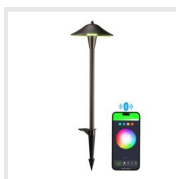

Fulmine Gold LED Path Light

Luce Fiamma LED Path Light

Quadra Rotondo LED Path Light

SmartLink

Wireless control for easy, smart outdoor lighting.

O-ring Colorato LED Path Light - Smart Control

XGEN™ Dual-spot LED Path Light