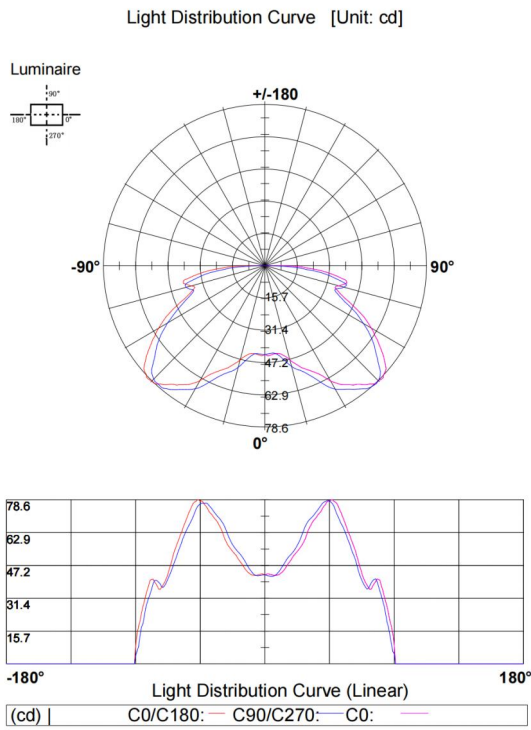

ADDITIONAL COMPONENTS

- Each light comes with 2 wire caps and 1 ground stake, ensuring easy and secure installation.

LED AND OPTICAL PERFORMANCE

- The ambient ring light on the lamp features red, green, blue, yellow, purple, warm (3000K), and cool white (5000K) options, easily switchable with a button.
- Each lamp is equipped with 18 main and 18 ambient SMD2835 LEDs, with each LED rated at 0.5W.
- Offers a combined luminous flux of 225 lumens, providing efficient and sufficient pathway lighting.

PRODUCT DIAGRAM

Size in mm
1" = 25.4mm.

PHOTOMETRICS

Lux-Distance Curve

Beam Angle: 160.60°

360° GentleGlow

Soft, all-around lighting for expansive landscape enhancement.

Piramide del Tempio LED Path Light