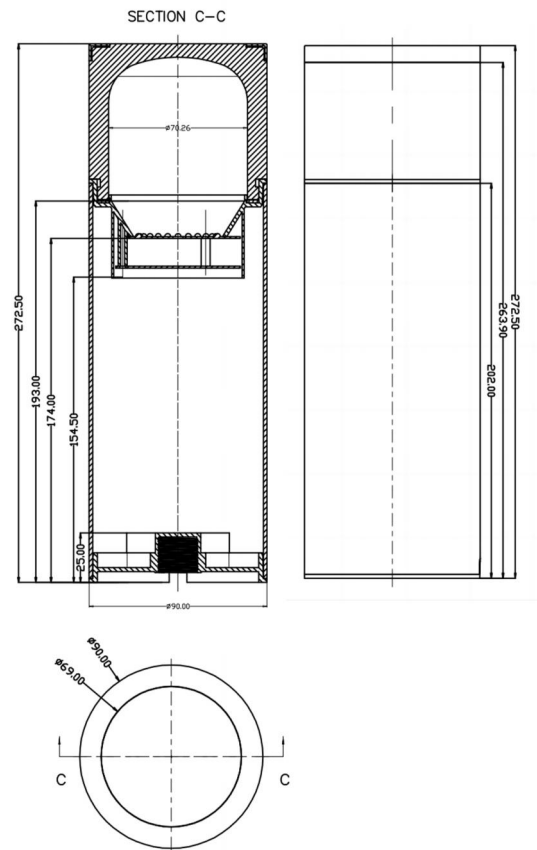

DESIGN AND STRUCTURE

- Mechanical Color Switching: Features a mechanical press-switch for RGB color changing, allowing for manual customization of lighting modes.
- Elegant Glass Cover: The lamp's glass cover diffuses light softly, reducing glare and enhancing the ambiance of gardens, patios, and walkways. Its decorative appeal adds sophistication to any outdoor space.
- Optimal Size for Visibility: At a height of 11.18 inches, the lamp is perfectly sized to provide widespread illumination, ensuring that its light is not obstructed by shrubbery, making it ideal for open and spacious outdoor areas such as lawns, large walkways, and garden paths.

PRODUCT DIAGRAM

Size in mm
1" = 25.4mm.

PHOTOMETRICS

Lux-Distance Curve

Beam Angle: 227.20°

360° GentleGlow

Soft, all-around lighting for expansive landscape enhancement.

Piramide del Tempio LED Path Light