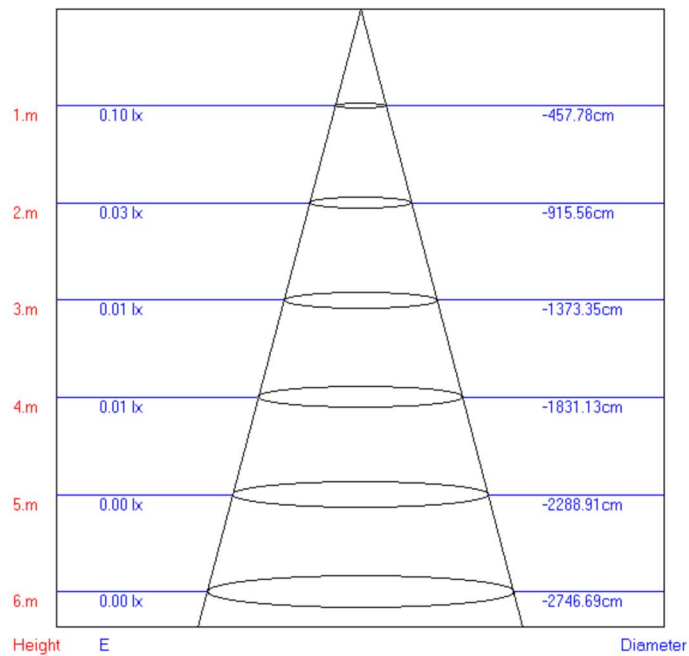

PRODUCT DIAGRAM

Size in mm
1" = 25.4mm.

PHOTOMETRICS

Lux-Distance Curve

Beam Angle: 227.20°

360° GentleGlow

Soft, all-around lighting for expansive landscape enhancement.

Piramide del Tempio LED Path Light