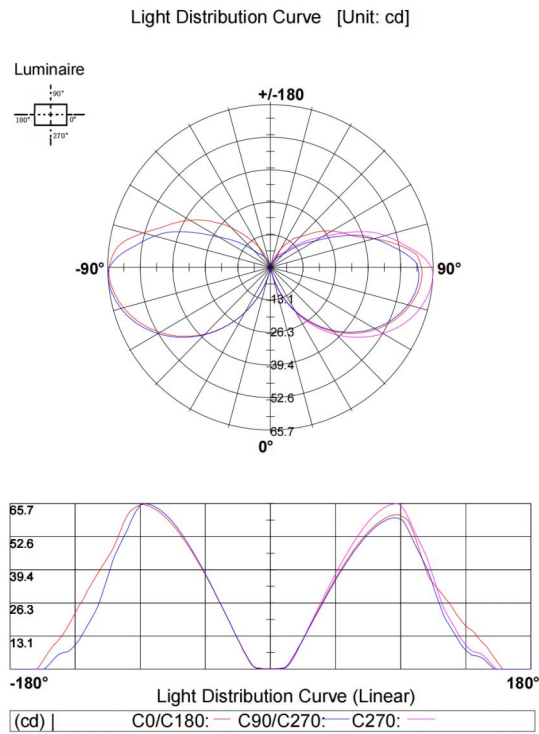

WARRANTY & RATING

SPECIFICATIONS

- Wattage: 4.5 watts
- Voltage: 12V-24V AC/DC
- Luminous Flux: 360 lumens (Warm white and white)
- Beam Angle: 180 degrees
- Color Rendering Index (CRI): N/A
- Lifespan: 50,000 hours
- Light Source: LED
- Color Temperature (CCT): 7 Color Changing (3000K warm white, white, red, green, purple, yellow, blue)
- Waterproof Rating: IP65
- Operating Temperature: -13°F to 140°F
- Material: Die-casting aluminum

PRODUCT DIAGRAM

Size in mm
1" = 25.4mm.

PHOTOMETRICS

Lux-Distance Curve

Beam Angle: 227.20°

360° GentleGlow

Soft, all-around lighting for expansive landscape enhancement.

Piramide del Tempio LED Path Light