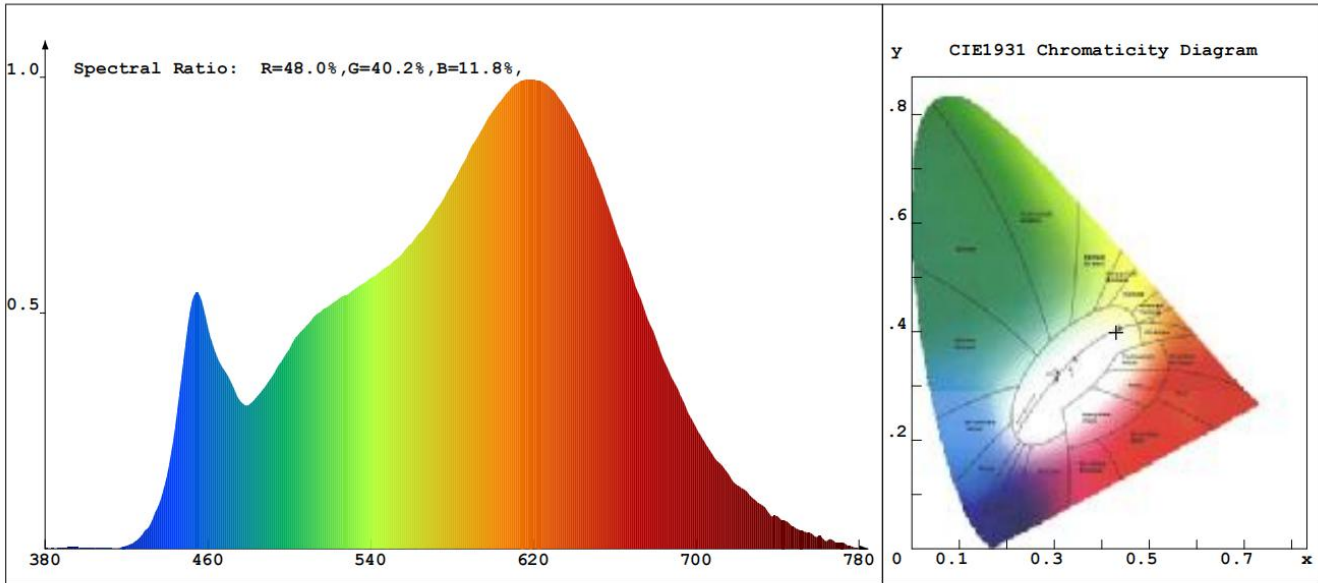

ADDITIONAL COMPONENTS

- Includes two waterproof cap connectors for secure and safe outdoor installation.

LED AND OPTICAL PERFORMANCE

- Boasts a high luminous efficacy of 100-110LM/W with a CRI of 90, casting a warm 3000K light that renders colors naturally.
- Equipped with six SMD 2835 LEDs, these lights use just 2.5W for efficient, bright, and consistent forward-facing illumination.

PRODUCT DIAGRAM

PHOTOMETRICS

Chroma Parameters

Chro.Coor.:x=0.4302 y=0.3983 u=0.2487 v=0.3454 duv=-0.0014
 CCT: 3069K Dominant Wave.:583.0nm Purity:48.7%
 Flux RGB Ratio:R=24.4%,G=73.5%,B=2.2% Peak Wave:618.3nm Half Width:161.1nm