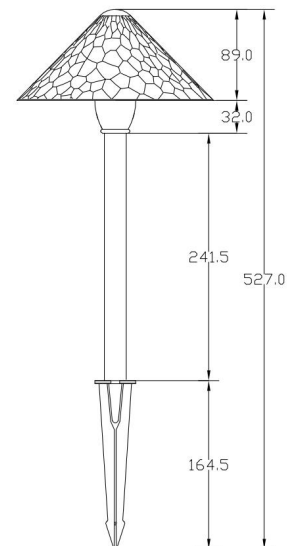

ADDITIONAL COMPONENTS

- Includes two waterproof cap connectors for secure and safe outdoor installation.

LED AND OPTICAL PERFORMANCE

- Boasts a high luminous efficacy of 100-110LM/W with a CRI of 90, casting a warm 3000K light that renders colors naturally.
- Equipped with six SMD 2835 LEDs, these lights use just 2.5W for efficient, bright, and consistent forward-facing illumination.

PRODUCT DIAGRAM

PHOTOMETRICS

Chroma Parameters

Chro.Coor.:x=0.4302 y=0.3983 u=0.2487 v=0.3454 duv=-0.0014
 CCT: 3069K Dominant Wave.:583.0nm Purity:48.7%
 Flux RGB Ratio:R=24.4%,G=73.5%,B=2.2% Peak Wave:618.3nm Half Width:161.1nm