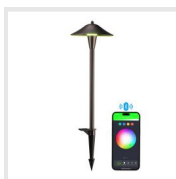

Function meets art, illuminating spaces with stylish, decorative designs.

Fulmine Gold LED Path Light

Luce Fiamma LED Path Light

Quadra Rotondo LED Path Light

SmartLink

Wireless control for easy, smart outdoor lighting.

O-ring Colorato LED Path Light - Smart Control

XGEN™ Dual-spot LED Path Light

XGEN™ Smart LED Path Light

All Color Options

some models may have limited choices.

Brass Yellow

Ebony Black

oiled rubbed bronze