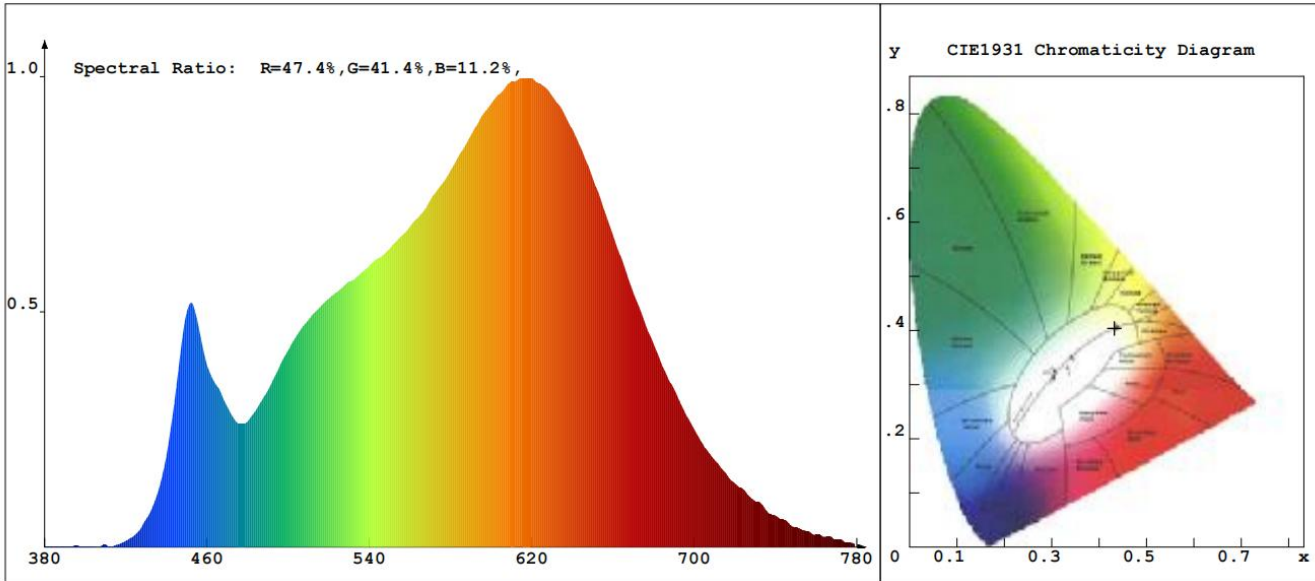

ADDITIONAL COMPONENTS

- The package includes two waterproof twist caps for secure and durable outdoor connections.

LED AND OPTICAL PERFORMANCE

- Warm 3000K color temperature emitted from six SMD 2835 LEDs with a high CRI of 90 for accurate color representation.
- Energy-efficient performance with a luminous efficacy of 100-110LM/W.

PRODUCT DIAGRAM

PHOTOMETRICS

Chroma Parameters

Chro.Coord.: $x=0.4323$ $y=0.4041$ $u=0.2476$ $v=0.3471$ $duv=0.0007$
 CCT: 3079K Dominant Wave.: 582.2nm Purity: 51.1%
 Flux RGB Ratio: R=23.8%, G=74.3%, B=1.9% Peak Wave: 618.7nm Half Width: 160.2nm