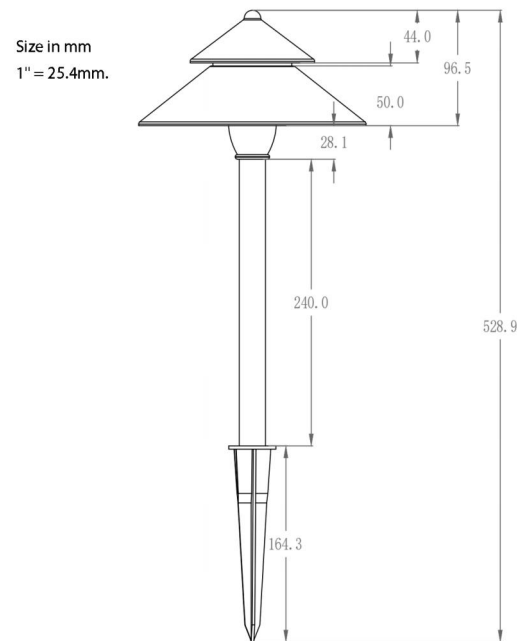

POWER AND ELECTRICAL FEATURES

- Offers a low-energy solution with a 3W power draw, capable of replacing a 13W incandescent bulb, and operates on a versatile AC/DC 12-24V line.
- Safety assured with ETL-certified product and UL-listed copper wiring, complete with ETL label for guaranteed compliance.
- Ample wiring length of 1850mm (approximately 6 feet) with 1.5m (approximately 5 feet) exposed for ease of installation.

PRODUCT DIAGRAM

PHOTOMETRICS

Chroma Parameters

Chro.Coord.: $x=0.4323$ $y=0.4041$ $u=0.2476$ $v=0.3471$ $duv=0.0007$
 CCT: 3079K Dominant Wave.: 582.2nm Purity: 51.1%
 Flux RGB Ratio: R=23.8%, G=74.3%, B=1.9% Peak Wave: 618.7nm Half Width: 160.2nm