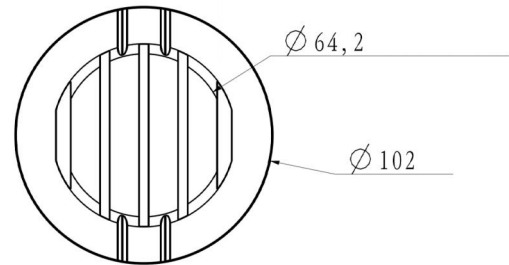

DESIGN AND STRUCTURE

- Durable Material: Made of die-cast aluminum, available in multiple finishes including limestone, black, and oil tung color, offering a sleek look while being capable of withstanding harsh environmental conditions.
- Streamlined Set-Up: The non-trimmable 0.5 cm wire stripping length standardizes installation across different settings.

PRODUCT DIAGRAM

ACCESSORIES DIAGRAM

PHOTOMETRICS

Colorimetric parameters

Chromaticity coordinates: $x=0.4360$ $y=0.3996$ $u=0.2519$ $v=0.3463$ $duv=-0.0017$
 Correlated color temperature: 2980K Main wavelength : 583.5nm Color purity : 50.8%
 Luminous flux Color ratio: R=24.5%, G=73.7%, B=1.8% Peak wavelength: 617.8nm and a half Width :156.8nm