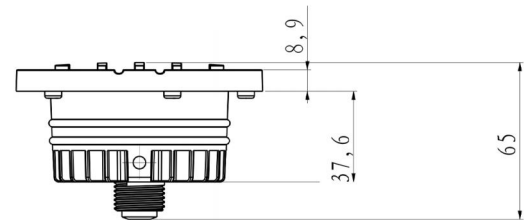

POWER AND ELECTRICAL FEATURES

- Versatile Input Voltage: Accepts AC/DC 12-24V, catering to a broad installation range.
- Certified Wiring: UL-certified tinned copper wiring (25CM/82.02ft), ensures safe and secure electrical connections.

DESIGN AND STRUCTURE

- Durable Material: Made of die-cast aluminum, available in multiple finishes including limestone, black, and oil tung color, offering a sleek look while being capable of withstanding harsh environmental conditions.
- Streamlined Set-Up: The non-trimmable 0.5 cm wire stripping length standardizes installation across different settings.

ADDITIONAL COMPONENTS

- Secure Accessories: Includes two waterproof caps per light for secure sealing, ensuring longevity and performance.
- Installation Ready: Ships with a black, fire-resistant PC embedded part that adheres to the stringent 94V0 safety standard.

LED AND OPTICAL PERFORMANCE

- High-Quality Illumination: Delivers a bright 580lm output, and when covered, a practical 420lm, with a warm 3000K color temperature.
- Exceptional Color Accuracy: A CRI of 90 for superior color rendition, alongside a set of twelve 2835 size SMD LEDs with an efficiency of 120lm/W.

PRODUCT DIAGRAM