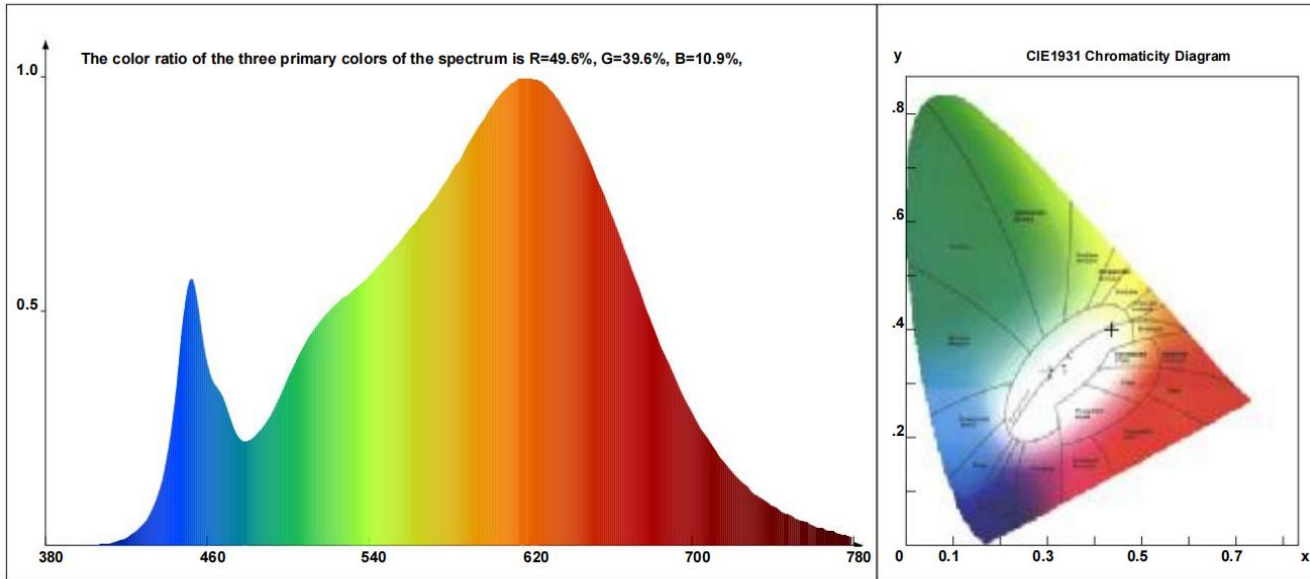

LED AND OPTICAL PERFORMANCE

- High-Quality Illumination: Delivers a bright 580lm output, and when covered, a practical 420lm, with a warm 3000K color temperature.
- Exceptional Color Accuracy: A CRI of 90 for superior color rendition, alongside a set of twelve 2835 size SMD LEDs with an efficiency of 120lm/W.

PRODUCT DIAGRAM

ACCESSORIES DIAGRAM

PHOTOMETRICS

Colorimetric parameters

Chromaticity coordinates: $x=0.4360$ $y=0.3996$ $u=0.2519$ $v=0.3463$ $duv=-0.0017$
 Correlated color temperature: 2980K Main wavelength : 583.5nm Color purity : 50.8%
 Luminous flux Color ratio: R=24.5%, G=73.7%, B=1.8% Peak wavelength: 617.8nm and a half Width :156.8nm