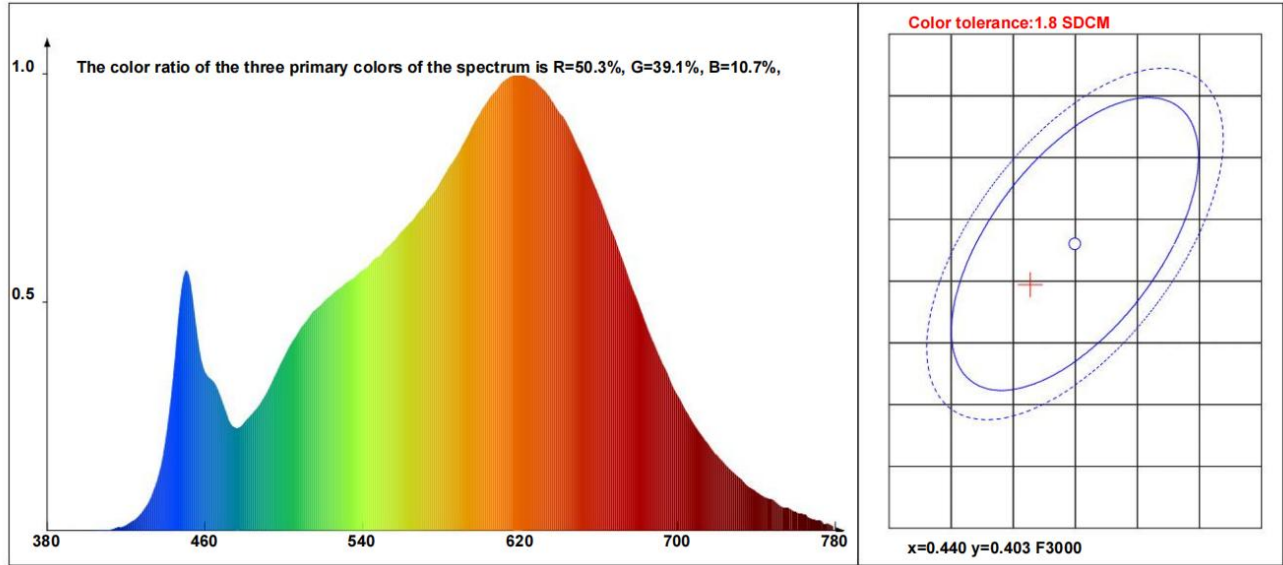

PHOTOMETRICS

Colorimetric parameters

Chromaticity coordinates: x=0.4364 y=0.3997

u=0.2521 v=0.3464

duv=-0.0017

Correlated color temperature: 2973K Main wavelength : 583.6nm Color purity : 50.9%

Luminous flux Color ratio: R=24.8%, G=73.4%, B=1.8% Peak wavelength: 618.8nm and a half Width : 158.9nm

Color rendering index: Ra= 94.1

R1 =95	R2 =98	R3 =99	R4 =95	R5 =96	R6 =97	R7 =92	R8 =83
R9 =64	R10=94	R11=97	R12=85	R13=96	R14=99	R15=91