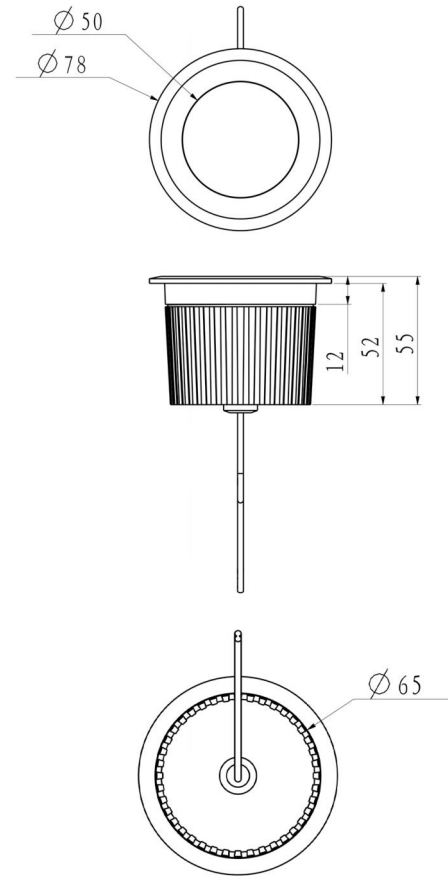

WARRANTY & RATING

SPECIFICATIONS

- Wattage: 3W / 7W
- Voltage: 12-24V AC/DC
- Luminous Flux: 320lm / 720lm
- Beam Angle: 30° / 70°
- Color Rendering Index (CRI): >90
- Lifespan: 30,000 hours
- Color Temperature (CCT): 3000K Warm White
- Operating Temperature: -4°F to 104°F
- Waterproof Rating: IP67
- Material: Aluminum

POWER AND ELECTRICAL FEATURES

- The light operates on a flexible input voltage of AC/DC 12-24V, suitable for various installation requirements.
- The fixture is wired with durable brass, ensuring longevity and reliability, with a non-trimmable stripped wire length of 3.5cm for easy installation.

ADDITIONAL COMPONENTS

- Two PVC waterproof wire caps per light with sealing glue are included, ensuring safe and secure connections.
- Each light comes with a single plastic embedding part pre-installed for immediate setup, designed for easy assembly after wiring.

PRODUCT DIAGRAM

PHOTOMETRICS

Colorimetric parameters

Chromaticity coordinates: x=0.4364 y=0.3997

u=0.2521 v=0.3464

duv=-0.0017

Correlated color temperature: 2973K Main wavelength : 583.6nm Color purity : 50.9%