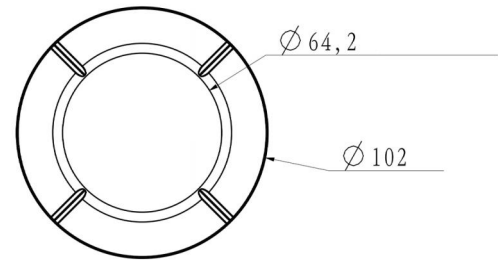

POWER AND ELECTRICAL FEATURES

- ETL-certified lighting fixture guarantees adherence to industry standards for safe operation.
- Powered by a versatile AC/DC 12-24V input voltage, suitable for a wide range of outdoor installations.
- Includes UL-certified tinned copper wiring, measuring 25CM, for a reliable and safe electrical connection.

DESIGN AND STRUCTURE

- Crafted from die-cast aluminum with an oil-rubbed bronze finish, the fixture is designed for both aesthetic appeal and resilience to outdoor elements.
- The design is finalized with a fixed, non-adjustable wire stripping length of 0.5 cm to standardize installation.

ADDITIONAL COMPONENTS

- The lighting kit comes with necessary accessories, such as two caps per light, to ensure a waterproof seal.
- A black, fire-resistant PC embedded part is provided with each light, meeting the rigorous 94V0 standard.

LED AND OPTICAL PERFORMANCE

- The light emits 580 lumens of warm 3000K light, ensuring high visibility with a CRI of 90 for accurate color rendition.
- It uses twelve 2835 SMD LEDs, known for a high luminous efficacy of 120 lumens per watt, providing efficient and consistent lighting.

PRODUCT DIAGRAM