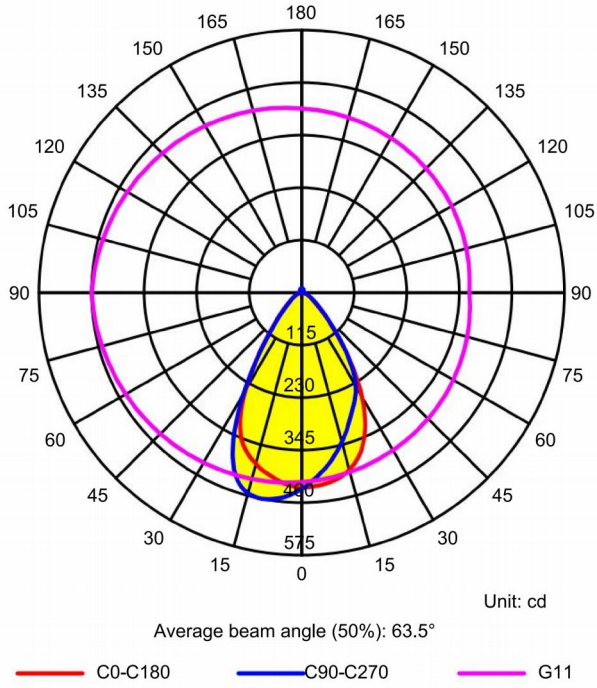

PHOTOMETRICS