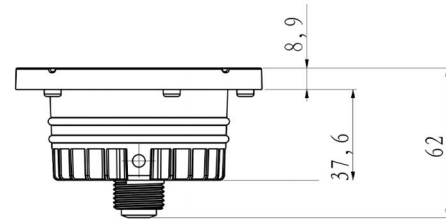

POWER AND ELECTRICAL FEATURES

- ETL-certified lighting fixture guarantees adherence to industry standards for safe operation.
- Powered by a versatile AC/DC 12-24V input voltage, suitable for a wide range of outdoor installations.
- Includes UL-certified tinned copper wiring, measuring 25CM, for a reliable and safe electrical connection.

DESIGN AND STRUCTURE

- Crafted from die-cast aluminum with an oil-rubbed bronze finish, the fixture is designed for both aesthetic appeal and resilience to outdoor elements.
- The design is finalized with a fixed, non-adjustable wire stripping length of 0.5 cm to standardize installation.

ADDITIONAL COMPONENTS

- The lighting kit comes with necessary accessories, such as two caps per light, to ensure a waterproof seal.
- A black, fire-resistant PC embedded part is provided with each light, meeting the rigorous 94V0 standard.

LED AND OPTICAL PERFORMANCE

- The light emits 580 lumens of warm 3000K light, ensuring high visibility with a CRI of 90 for accurate color rendition.
- It uses twelve 2835 SMD LEDs, known for a high luminous efficacy of 120 lumens per watt, providing efficient and consistent lighting.

PRODUCT DIAGRAM