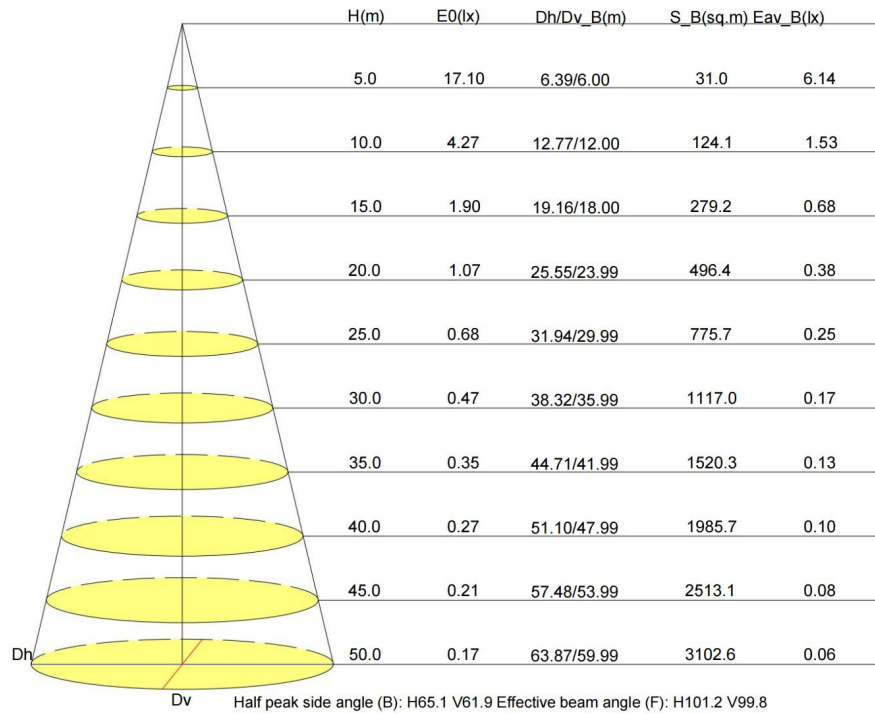

PHOTOMETRICS