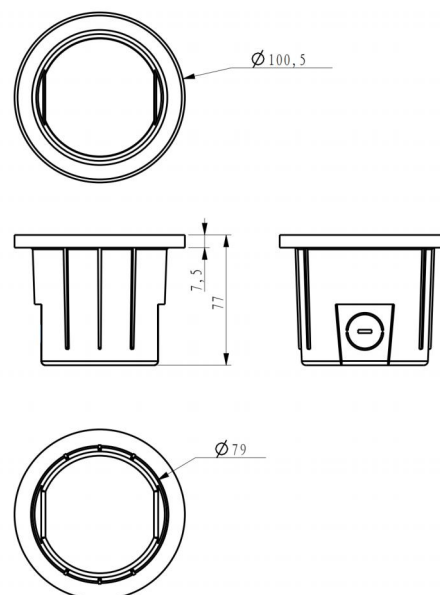

ACCESSORIES DIAGRAM