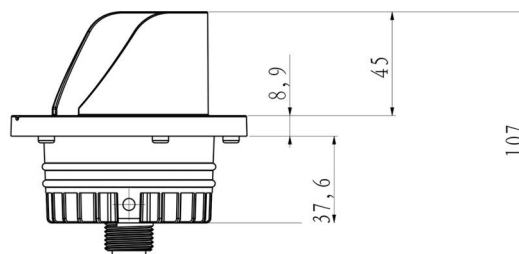

POWER AND ELECTRICAL FEATURES

- **Safe Integration:** Operates on a low-voltage 12-24V AC/DC power source, providing a safe outdoor environment.
- **Certified Assurance:** UL-listed wiring ensures a secure and fire-safe electrical connection, enhancing reliability.

DESIGN AND STRUCTURE

- **Robust Build:** The die-cast aluminum housing in oil-rubbed bronze/Ebony Black/Pebble Grey offers a sturdy structure, withstanding outdoor conditions.
- **Functional Aesthetics:** Features a 0.5 cm non-adjustable wire stripping length for uniformity and ease during installation.

ADDITIONAL COMPONENTS

- **Weatherproof Connections:** Comes with two PVC-encapsulated waterproof wiring caps per light, ensuring durable and secure outdoor use.
- **Installation Ease:** Each light includes a black, fire-resistant PC embedded part rated at 94V0 for straightforward, code-compliant installation.

LED AND OPTICAL PERFORMANCE

- **Consistent Illumination:** Emits a bright 580 lumens of 3000K warm white light, providing visibility with a high CRI of 90 for true color accuracy.
- **Efficient Lighting:** Equipped with twelve 2835 size SMD LEDs, each offering a high luminous efficacy of 120 lumens per watt, ensuring energy-efficient performance.

PRODUCT DIAGRAM