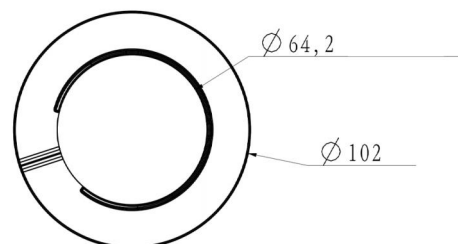

POWER AND ELECTRICAL FEATURES

- **Safe Integration:** Operates on a low-voltage 12-24V AC/DC power source, providing a safe outdoor environment.
- **Certified Assurance:** UL-listed wiring ensures a secure and fire-safe electrical connection, enhancing reliability.

DESIGN AND STRUCTURE

- **Robust Build:** The die-cast aluminum housing in oil-rubbed bronze/Ebony Black/Pebble Grey offers a sturdy structure, withstanding outdoor conditions.
- **Functional Aesthetics:** Features a 0.5 cm non-adjustable wire stripping length for uniformity and ease during installation.

ADDITIONAL COMPONENTS

- **Weatherproof Connections:** Comes with two PVC-encapsulated waterproof wiring caps per light, ensuring durable and secure outdoor use.
- **Installation Ease:** Each light includes a black, fire-resistant PC embedded part rated at 94V0 for straightforward, code-compliant installation.

LED AND OPTICAL PERFORMANCE

- **Consistent Illumination:** Emits a bright 580 lumens of 3000K warm white light, providing visibility with a high CRI of 90 for true color accuracy.
- **Efficient Lighting:** Equipped with twelve 2835 size SMD LEDs, each offering a high luminous efficacy of 120 lumens per watt, ensuring energy-efficient performance.

PRODUCT DIAGRAM