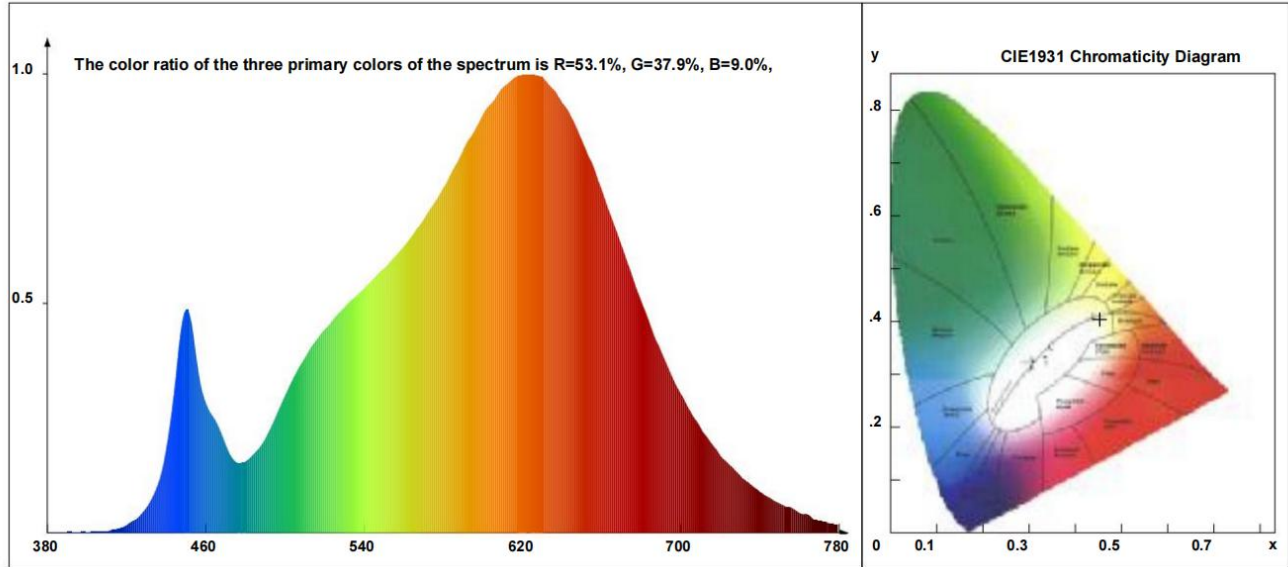

LED AND OPTICAL PERFORMANCE

- **Consistent Illumination:** Emits a bright 580 lumens of 3000K warm white light, providing visibility with a high CRI of 90 for true color accuracy.
- **Efficient Lighting:** Equipped with twelve 2835 size SMD LEDs, each offering a high luminous efficacy of 120 lumens per watt, ensuring energy-efficient performance.

PRODUCT DIAGRAM

ACCESSORIES DIAGRAM

PHOTOMETRICS

Colorimetric parameters

Chromaticity coordinates: $x=0.4529$ $y=0.4043$ $u=0.2608$ $v=0.3493$ $duv=-0.0017$

Correlated color temperature: 2750K Main wavelength : 584.6nm Color purity : 57.3%

Luminous flux Color ratio: R=26.0%, G=72.6%, B=1.4% Peak wavelength: 622.8nm and a half Width :148.3nm

Color rendering index: Ra= 91.8

R1 =92	R2 =95	R3 =97	R4 =93	R5 =93	R6 =95	R7 =90	R8 =80
R9 =57	R10=89	R11=94	R12=82	R13=93	R14=98	R15=88	