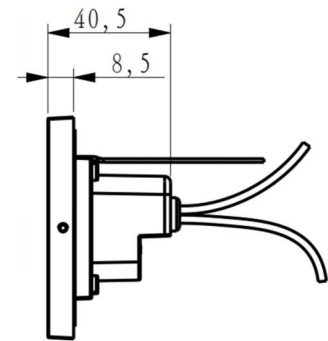

### ADDITIONAL COMPONENTS

- Hex Wrench: One per three lights, dimensions 4.13×2.34×0.06 inches
- Screws: Two per light, size 8#-32\*22
- Wire Caps: Three per light, dimensions  $\phi$ 0.49×0.85 inches

### PRODUCT DIAGRAM

Size in mm  
1" = 25.4mm.