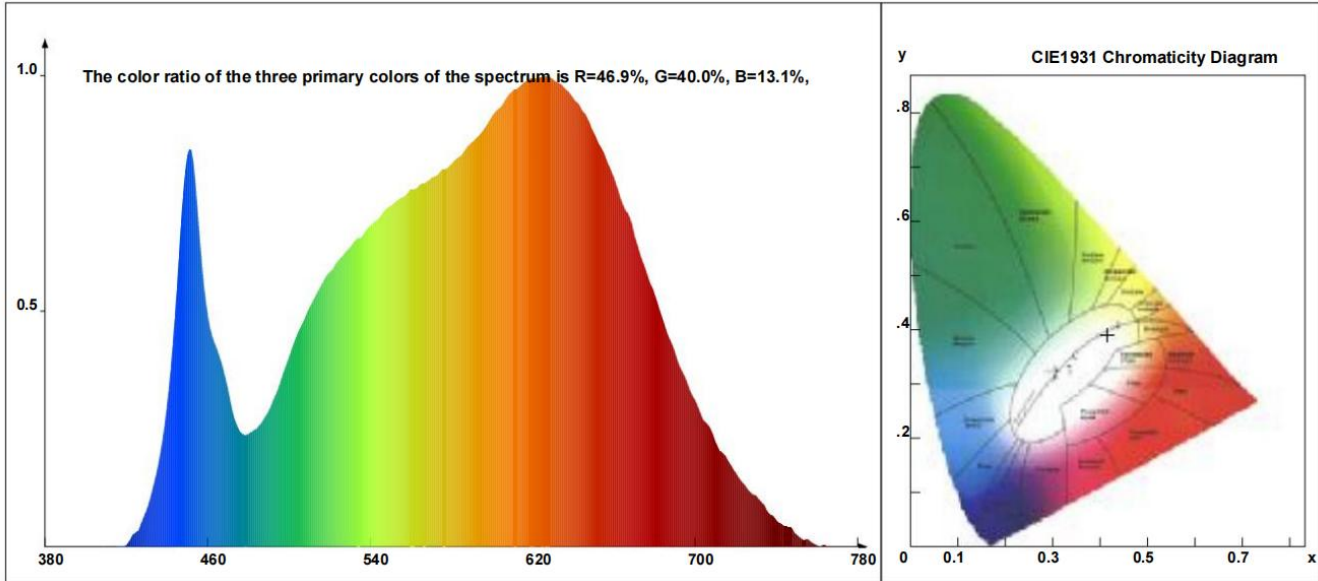

## SPECIFICATIONS

- Wattage: 5W
- Voltage: AC 120V
- Luminous Flux: 170lm
- Beam Angle: 15° (side), 120° (front)
- Color Rendering Index (CRI): 90
- Lifespan: 30,000hrs
- Light Source: LED
- Color Temperature (CCT): 3000K Warm White
- Waterproof Rating: IP65
- Operating Temperature: -4°F to 104°F
- Material: Aluminum & Iron

### LED AND OPTICAL PERFORMANCE

- Fully dimmable with a range from 5% to 100%, compatible with well-known dimmer models including Lutron DV-600P, PD-6WCL, MACL-153M, 603P, and Leviton DSL06, RNL06.
- High CRI of 90, indicating superior color accuracy.
- Six SMD LEDs sized at 1.77×0.39 inches.
- Luminous output of 170 lumens, specially designed with a louvered pattern for diffused light.

### Colorimetric parameters

Chromaticity coordinates:  $x=0.4153$   $y=0.3903$   $u=0.2424$   $v=0.3417$   $duv=-0.0022$

Correlated color temperature: 3286K Dominant wavelength : 582.6nm Color purity : 41.8% Luminous flux Color ratio: R=22.8%, G=75.2%, B=2.0% Peak wavelength: 626.7nm and a half Width :173.0nm