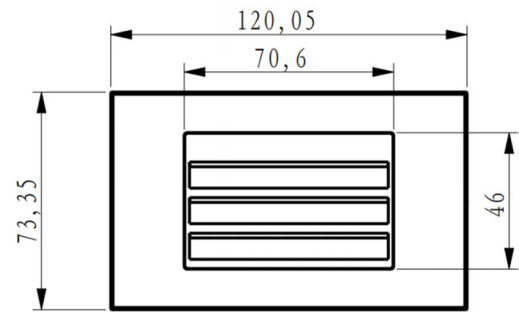

### ADDITIONAL COMPONENTS

- Hex Wrench: One per three lights, dimensions 4.13×2.34×0.06 inches
- Screws: Two per light, size 8#-32\*22
- Wire Caps: Three per light, dimensions  $\phi$ 0.49×0.85 inches

### PRODUCT DIAGRAM

Size in mm  
1" = 25.4mm.