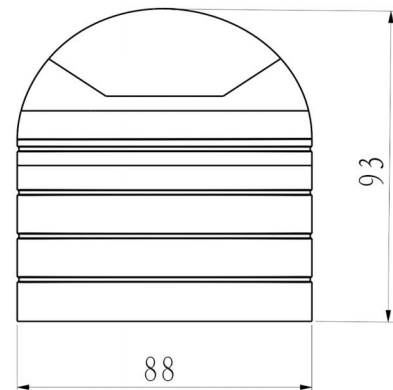

POWER AND ELECTRICAL FEATURES

- ETL certified for safety, this light operates on a low voltage AC/DC 12V-24V, ideal for pet and child safety and compatible with most 12V landscape systems.
- Comes with a UL-listed E215415 wire, type XTW, 20 gauge, rated for 105°C. The exposed wire length is approximately 3.94 feet (1.2 meters).

PRODUCT DIAGRAM

Size in mm
 1" = 25.4mm.

PHOTOMETRICS

Colorimetric parameters

Chromaticity coordinates: $x=0.4332$ $y=0.3995$ $u=0.2501$ $v=0.3460$ $duv=-0.0013$
 Correlated color temperature: 3027K Main wavelength : 583.2nm Color purity : 49.9%
 Luminous flux Color ratio: R=24.2%, G=74.1%, B=1.7% Peak wavelength: 626.7nm and a half Width :168.9nm