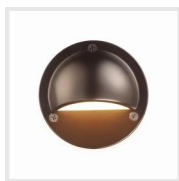

PRODUCT DESCRIPTION

LEONLITE's LED Fence Down Lights are perfect for fences and stair columns, offering a discreet 'Small Brim' design for downward, anti-dazzling light. Their low voltage compatibility makes them ideal for most landscape lighting systems, with a durable, waterproof build and dual port design for easy wiring.

DESIGN AND STRUCTURE

- Features a 'Small Brim' anti-glare design with downward lighting to avoid disturbance to neighbors.
- Unique up & down double port design for hidden wiring, suitable for various installation locations like deck railings, porches, eaves, and trellises.

Tende Orizzontali Step & Deck Light

Retro Baffle Step & Deck Light

277V Compatible Commercial Step Lighting

Seamlessly integrates with commercial voltages.

ZincTech Commercial Upright Gradience Step & Deck Light

ZincTech Commercial Parallel Gradience Step & Deck Light

ZincTech Commercial Louvered Step & Deck Light

Classic Glow Series

Retro design meets modern lighting.

Semisfera Deck & Rail Light

Quadrifoglio Deck & Rail Light