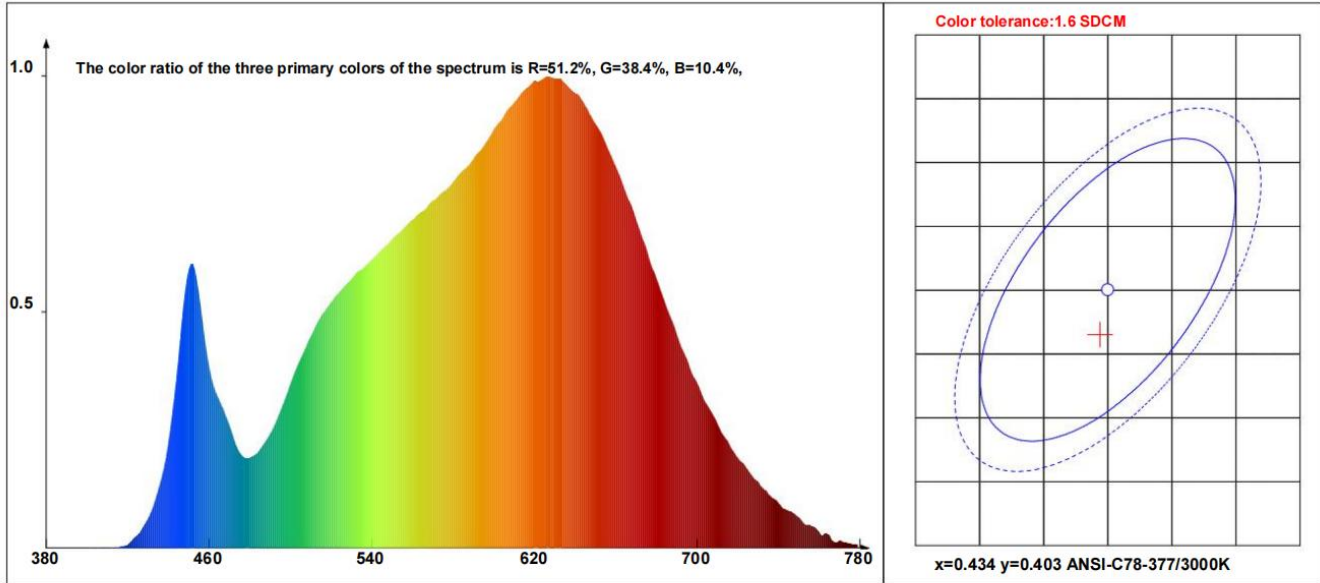

LED AND OPTICAL PERFORMANCE

- 5W LED with a total luminous flux of 250 lumens for bright illumination.
- Features 18 SMD2835 LED beads, providing direct lighting with a warm 3000K color temperature and a high CRI of 90 for accurate color representation.

PRODUCT DIAGRAM

Size in mm
 1" = 25.4mm.

PHOTOMETRICS

Colorimetric parameters

Chromaticity coordinates: $x=0.4332$ $y=0.3995$ $u=0.2501$ $v=0.3460$ $duv=-0.0013$
 Correlated color temperature: 3027K Main wavelength : 583.2nm Color purity : 49.9%
 Luminous flux Color ratio: R=24.2%, G=74.1%, B=1.7% Peak wavelength: 626.7nm and a half Width :168.9nm