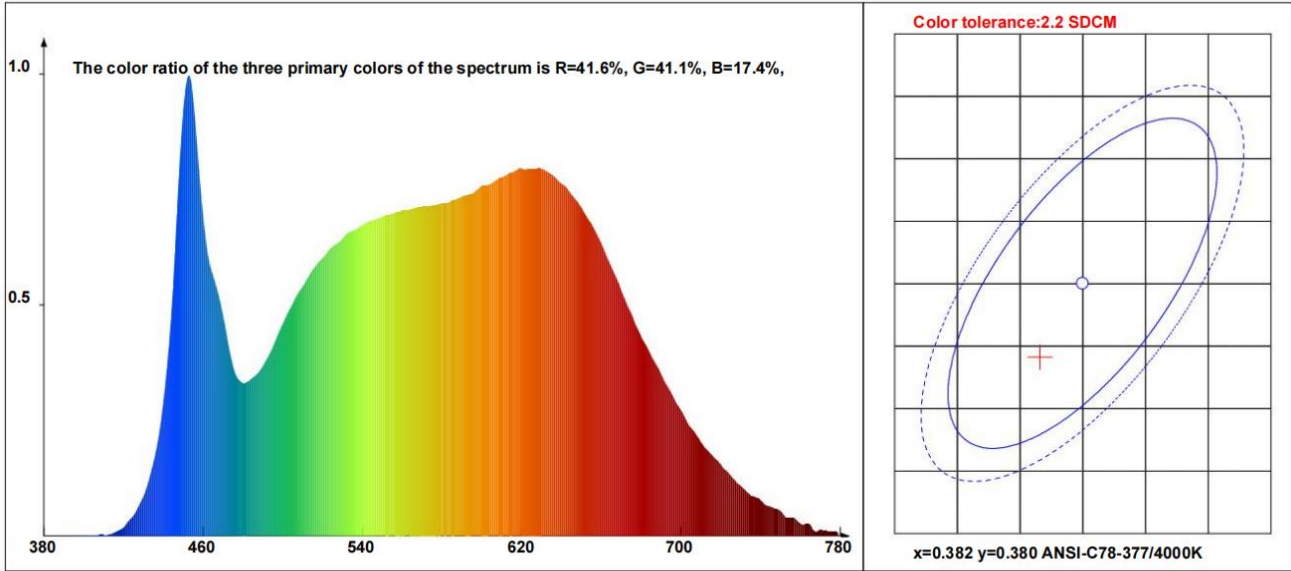

ADDITIONAL COMPONENTS

- Each light comes with two waterproof wire caps and a die-cast aluminum pedal stake for easy ground installation.

LED AND OPTICAL PERFORMANCE

- Contains 12 SMD LEDs per unit, each sized at 3030, offering a compact and efficient light source.
- Each LED bead provides 30 lm/w, with the entire fixture emitting a total of 150 lumens.
- Equipped with a PC diffuser but without an optical lens, it ensures a consistent and uniform front-facing light emission.

PRODUCT DIAGRAM

PHOTOMETRICS

Colorimetric parameters

Chromaticity coordinates: $x=0.3784$ $y=0.3738$ $u=0.2249$ $v=0.3333$ $duv=-0.0008$
 Correlated color temperature: 4036K Main wavelength : 579.4nm Color purity : 25.7%
 Luminous flux Color ratio: R=19.9%, G=77.2%, B=2.8% Peak wavelength: 452.5nm and a half Width :24.4nm