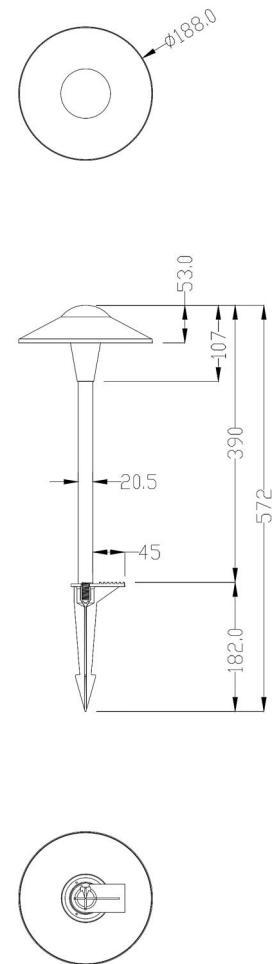

WARRANTY & RATING

SPECIFICATIONS

- Wattage: 5W
- Voltage: 12V-24V AC/DC
- Luminous Flux: 150lm
- Beam Angle: 120°
- Color Rendering Index (CRI): 90+
- Lifespan: 30,000hrs
- Light Source: LED
- Color Temperature (CCT): 3000K/4000K/5000K Adjustable
- Waterproof Rating: IP65
- Operating Temperature: -4°F-104°F
- Material: Aluminum

POWER AND ELECTRICAL FEATURES

- The product is ETL listed, ensuring its compliance with industry standards. Additionally, it features a UL-listed 4ft external power cord, guaranteeing safety and reliability in electrical components.
- Made with high-quality tinned copper wire, measuring 0.2 inches in stripping length, which is not designed to be trimmed. This ensures durable and efficient electrical connectivity.

ADDITIONAL COMPONENTS

- Each light comes with two waterproof wire caps and a die-cast aluminum pedal stake for easy ground installation.

LED AND OPTICAL PERFORMANCE

- Contains 12 SMD LEDs per unit, each sized at 3030, offering a compact and efficient light source.
- Each LED bead provides 30 lm/w, with the entire fixture emitting a total of 150 lumens.
- Equipped with a PC diffuser but without an optical lens, it ensures a consistent and uniform front-facing light emission.

PRODUCT DIAGRAM

PHOTOMETRICS

Colorimetric parameters

Chromaticity coordinates: $x=0.3784$ $y=0.3738$ $u=0.2249$ $v=0.3333$ $duv=-0.0008$
 Correlated color temperature: 4036K Main wavelength : 579.4nm Color purity : 25.7%
 Luminous flux Color ratio: R=19.9%, G=77.2%, B=2.8% Peak wavelength: 452.5nm and a half Width :24.4nm