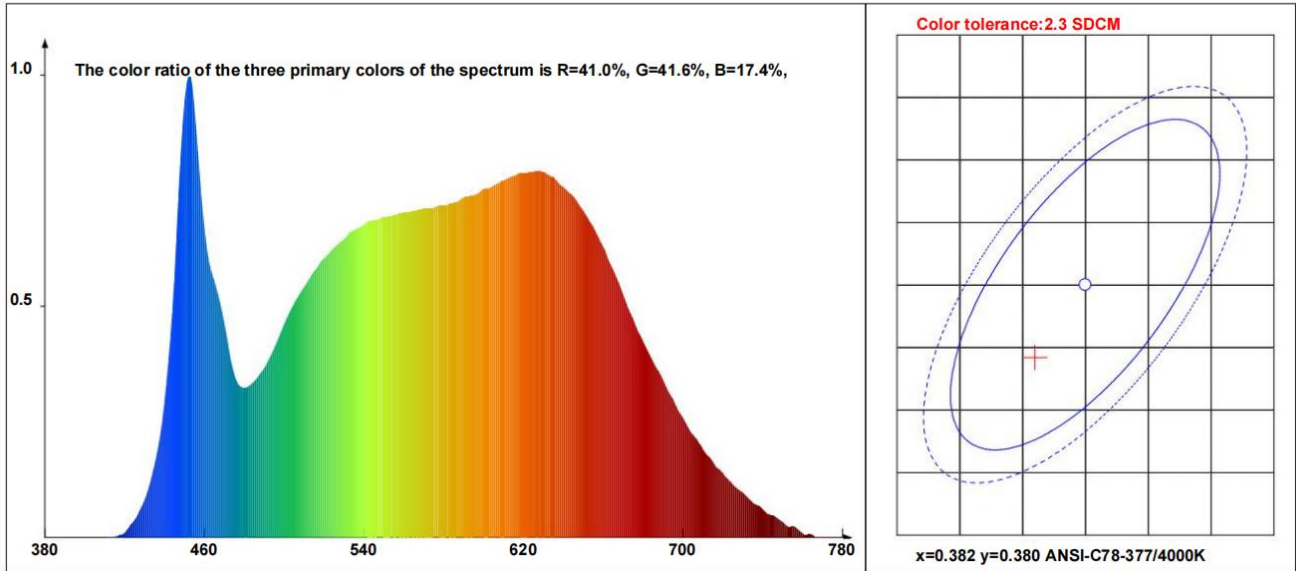

## LED AND OPTICAL PERFORMANCE

- Features 12 SMD 3030 LED beads, allowing for 3000K, 4000K, or 5000K (3CCT) settings.
- Operates with an efficiency of 30 lumens per watt, providing bright lighting while conserving energy.
- The PC diffuser evenly distributes light, crafted without the need for an optical lens, utilizing compact bead dimensions for sleek integration.

### Colorimetric parameters

Chromaticity coordinates:  $x=0.3778$   $y=0.3739$   $u=0.2245$   $v=0.3333$   $duv=-0.0005$   
 Correlated color temperature: 4054K Main wavelength : 579.2nm Color purity : 25.6%  
 Luminous flux Color ratio: R=19.8%, G=77.4%, B=2.8% Peak wavelength: 452.5nm and a half Width : 24.2nm