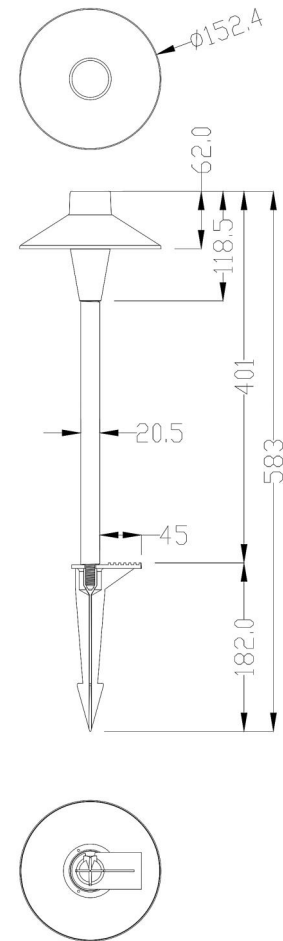

POWER AND ELECTRICAL FEATURES

- Powered by a safe, prosumer-friendly AC/DC 12-24V input, the LEONLITE pathway lights are ETL certified for safety standards, with a UL-listed 4ft copper wire that's ready for all installations.

DESIGN AND STRUCTURE

- The pathway lights feature an elegant design with a durable iron/aluminum/PC construction and an oil-rubbed bronze finish that beautifully withstands outdoor elements.

ADDITIONAL COMPONENTS

- Each light is equipped with two waterproof wire caps and a die-cast aluminum pedal stake, ensuring a quick, secure, and durable mounting process.

LED AND OPTICAL PERFORMANCE

- Features 12 SMD 3030 LED beads, allowing for 3000K, 4000K, or 5000K (3CCT) settings.
- Operates with an efficiency of 30 lumens per watt, providing bright lighting while conserving energy.
- The PC diffuser evenly distributes light, crafted without the need for an optical lens, utilizing compact bead dimensions for sleek integration.

PRODUCT DIAGRAM