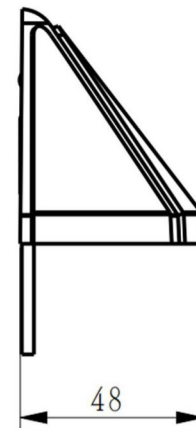

### DESIGN AND STRUCTURE

- Ambient Lighting: Offers a broad 120° beam angle for wide-reaching illumination, ideal for outdoor settings.
- Compact Form: Sleek profile under 4 inches wide, seamlessly fitting into American fences and stair columns.
- Robust Build: The die-casted aluminum material ensures superior corrosion resistance and efficient heat dissipation.

### PRODUCT DIAGRAM

Size in mm  
1" = 25.4mm.