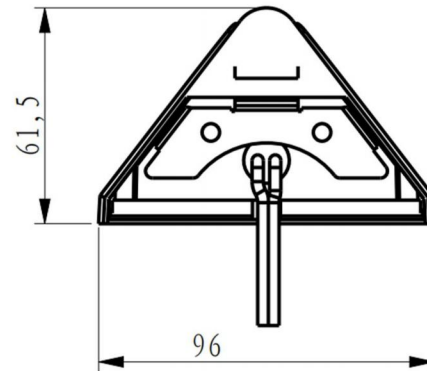

### DESIGN AND STRUCTURE

- Ambient Lighting: Offers a broad 120° beam angle for wide-reaching illumination, ideal for outdoor settings.
- Compact Form: Sleek profile under 4 inches wide, seamlessly fitting into American fences and stair columns.
- Robust Build: The die-casted aluminum material ensures superior corrosion resistance and efficient heat dissipation.

### PRODUCT DIAGRAM

Size in mm  
1" = 25.4mm.