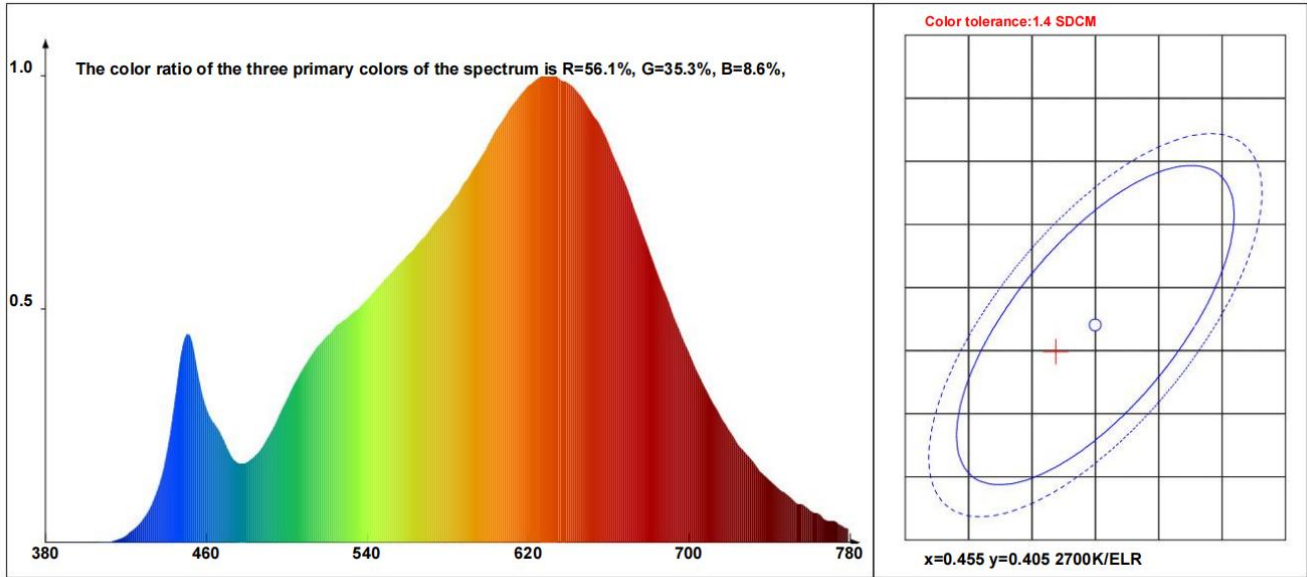

### LED AND OPTICAL PERFORMANCE

- LED Type: Uses SMD2835 LEDs, totaling 18 beads.
- Color Temperature: Choice of 2700K or 4000K models.
- Luminous Flux: Bright output of 300 lumens.
- CRI: High color fidelity with a CRI of 90.

### Colorimetric parameters

Chromaticity coordinates:  $x=0.4519$   $y=0.4029$   $u=0.2608$   $v=0.3488$   $duv=-0.0022$   
 Correlated color temperature: 2754K Main wavelength : 584.7nm Color purity : 56.6%  
 Luminous flux Color ratio: R=26.3%, G=72.2%, B=1.5% Peak wavelength: 628.7nm and a half Width :154.8nm