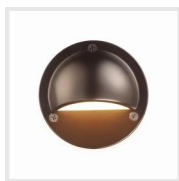

Classic Glow Series

Retro design meets modern lighting.

Semisfera Deck & Rail Light