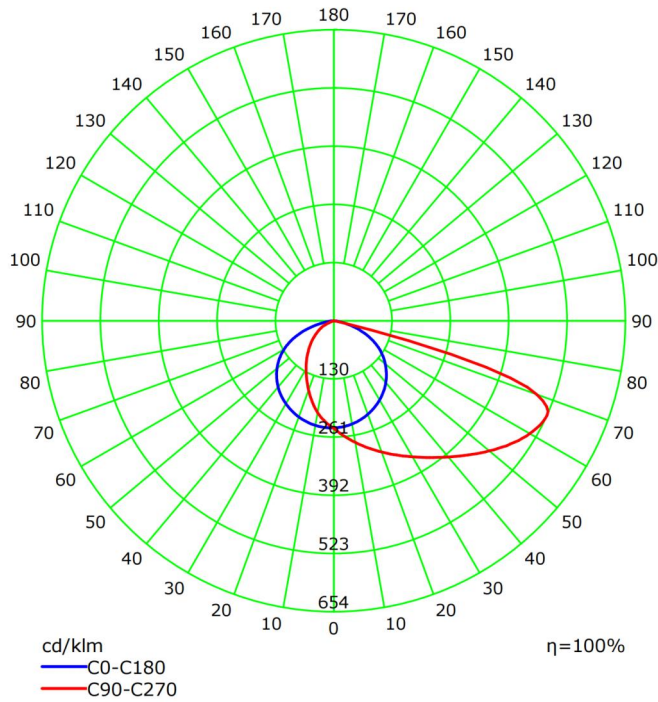

## SPECIFICATIONS

- Wattage: 3.5W
- Voltage: AC120V
- Luminous Flux: 150lm
- Beam Angle: 30°
- Color Rendering Index (CRI): 90
- Lifespan: 30,000 hours
- Light Source: LED
- Color Temperature (CCT): 2700K/3000K/3500K/4000K/5000K selectable
- Waterproof Rating: wet location
- Operating Temperature: -20-45°C/-4-113°F
- Material: Aluminum & iron

### LED AND OPTICAL PERFORMANCE

- Dimming Capability: Supports TRIAC dimming, with a dimming range of 5%-100%. Compatible with multiple dimmer models including "Lutron: CT-600P, CTCL-153P, 6633-P, DVCL-153P, DLC03P, AYCL-153P, S-600P, CTCL-153P, LGCL-153P, MACL-153MR, TG-600PR, SCL-153, CTCL-153, S-600PR-WH, SCL-153P-WH, MACL-153M-IV, TGCL-153PH-WH, CTCL-153P-AL, S-600PR-WH, DVCL-153P, SCL-153P, MACL-153M, GCL-153P, S-660P, DV-600P, PD-6WCL, MACL-153M, 603P; Leviton: 6674, IPL06, TBL03, DVWCL-153PH-WH, IP10-1LZ, IPL06-10Z, NO.6674, NO.6672, DSL06-1LZ, IPL06-10Z, 6672-1LW, 6674-POI, DSL06, RNL06; Legrand: 75MB; Cooper: SI06P."
- LED Performance: Features 12 LED beads, each 2835 SMD type, with a high CRI of 90 and an efficacy of 50 LM/W.

### PRODUCT DIAGRAM

Size in mm  
1" = 25.4mm.

### PHOTOMETRICS

**Luminous Intensity Distribution Curve(cd/klm)**