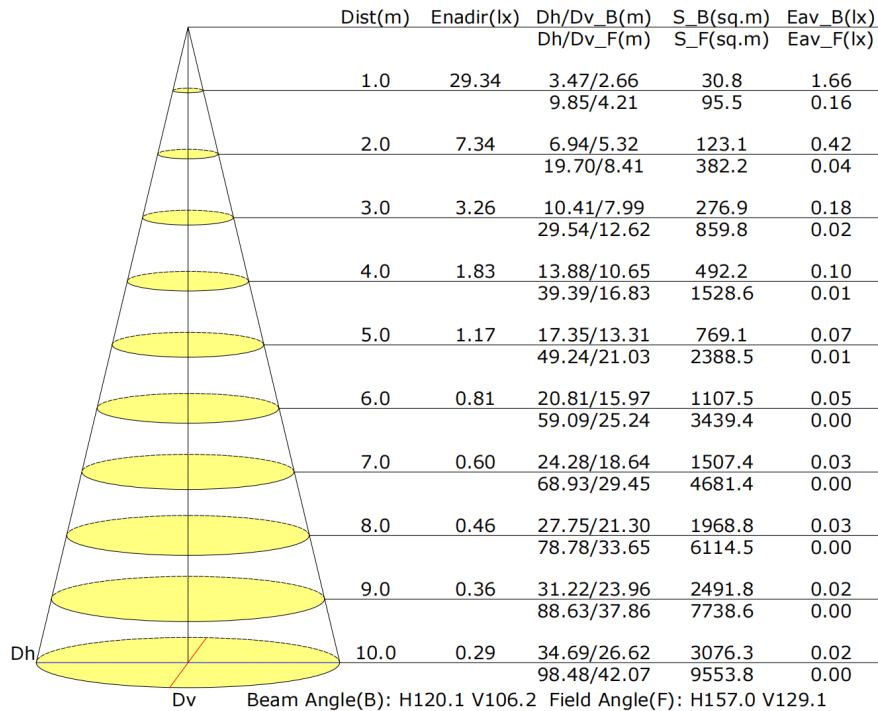

Illuminance at a Distance