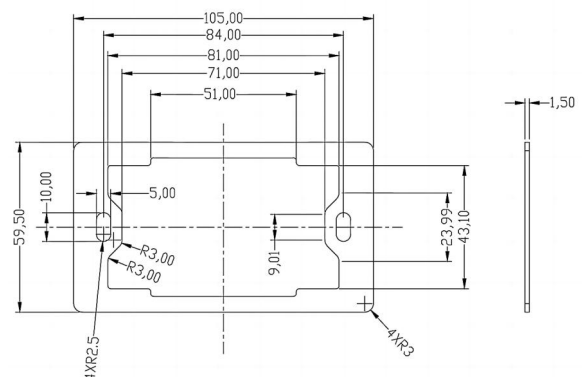

### ADDITIONAL COMPONENTS

- Iron Bracket: Includes 1 bracket, size approximately 4.13 × 2.34 × 0.06 inches.
- Screws: Comes with 2 screws, each 8#-32 size and 0.87 inches long.
- Wire Caps: Provides 3 wire caps, each about 0.49 inches in diameter and 0.86 inches long.

### PRODUCT DIAGRAM

Size in mm  
1" = 25.4mm.

### ACCESSORIES DIAGRAM

Size in mm  
1" = 25.4mm.