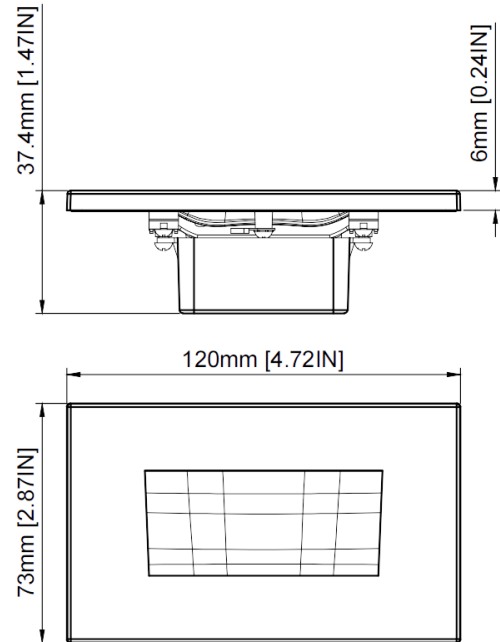

### ADDITIONAL COMPONENTS

- Iron Bracket: Includes 1 bracket, size approximately 4.13 × 2.34 × 0.06 inches.
- Screws: Comes with 2 screws, each 8#-32 size and 0.87 inches long.
- Wire Caps: Provides 3 wire caps, each about 0.49 inches in diameter and 0.86 inches long.

### PRODUCT DIAGRAM

Size in mm  
1" = 25.4mm.

### ACCESSORIES DIAGRAM

Size in mm  
1" = 25.4mm.