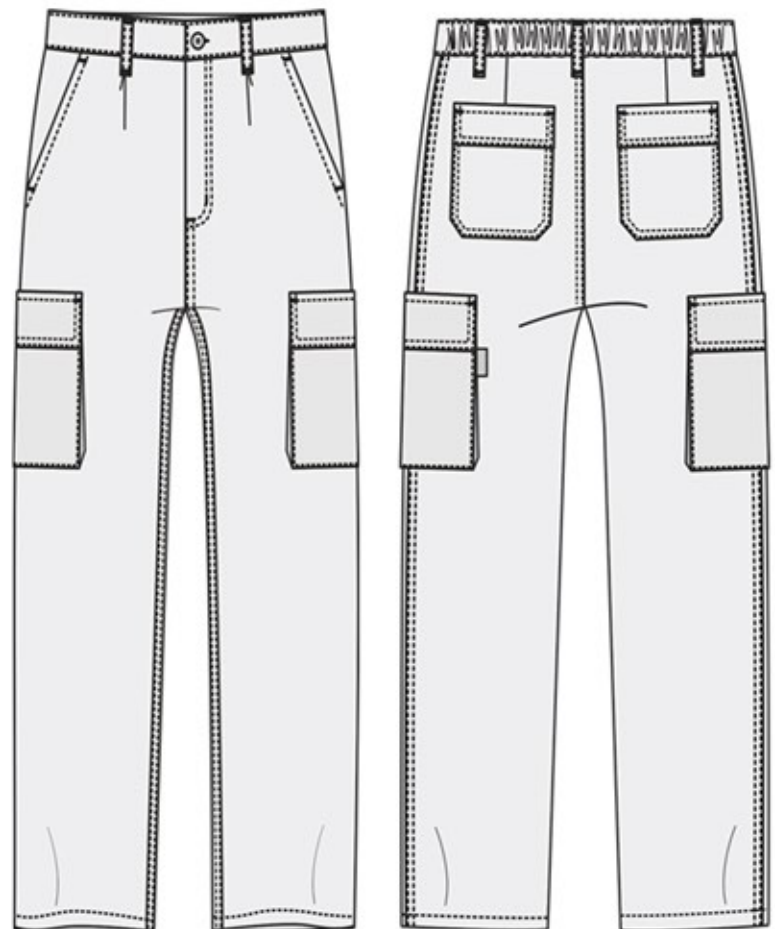

# Spartan IV

80/20 Polyester/Cotton, 210gsm Cargo Pants

## FEATURES:

Fabric: 80/20 Polyester/Cotton

Weight: 210gsm

Colour: Navy Blue

Two insert side pockets on each side.

Two cargo pockets on each side with flap, velcro closure.

Two back pocket on each side with flap & velcro closure

Double stitch on all inseam for extra protection.

G.Weight/ N. Weight: 18/17 kgs

Carton Dimensions: 58 x 40 x 23 cms

CBM/Carton: 0.05336

Packing: 25 Pcs / Carton

ERP Code	Size
E119780101	S
E119780102	M
E119780103	L
E119780104	XL
E119780105	2XL
E119780106	3XL
E119780107	4XL