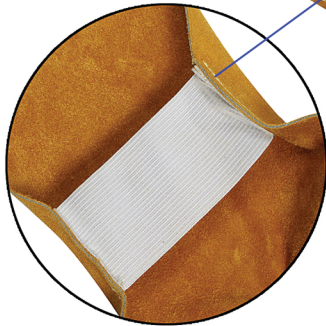

Golden ShoeCover

Welding Shoe Cover, Golden Suede Leather

Standard:
CE Cat. I, EN 388

Features:
Suede leather
Velcro fastening
To wear over clothing
Excellent leather thickness
Protection against small droplets of molten metals

Size:
12inches
(One size fits all)

Application:
Cutting
Welding
Small particles of molten splash
Short contact with flames
Protection from radiant heat

Carton Weight:
20.14 Kgs

Packing / Carton:
50 Pieces

Carton Dimension:
36 x 40 x 39 CMS

CBM / Carton:
0.0561

Origin:
Pakistan

E102512020