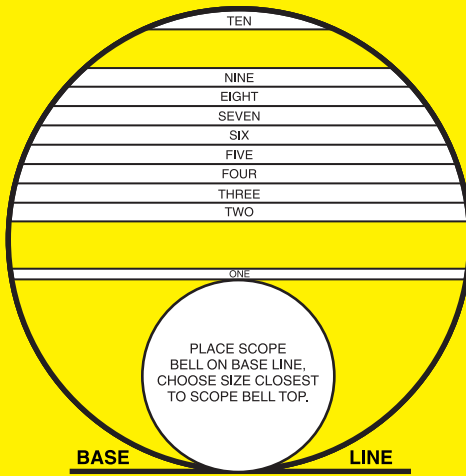

# MULTI-FLEX & FLIP-OPEN EYE PIECE

Place one edge of the eye piece on the base line and read the closest line to the opposite side of the eye piece. Repeat the operation on the second eye piece scale and determine which of the lines is closest to the eye piece edge. Both scales are necessary to determine the best fit.