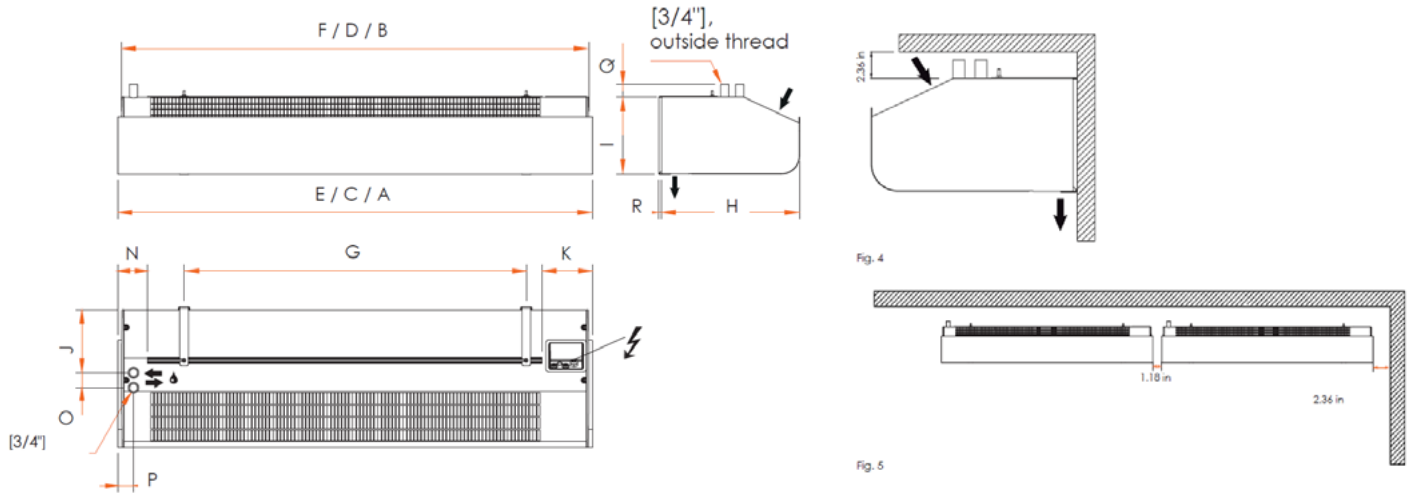

Dimensions