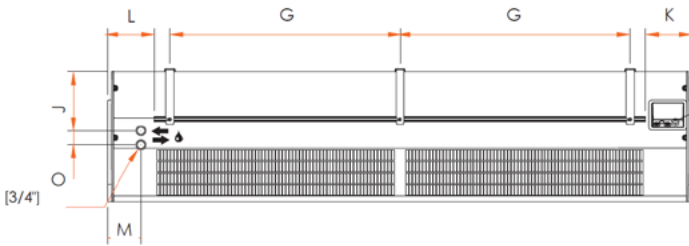

Dimensions

Ambient

Electric

Ref	(Inch)	Product type
A	81.40	AC-KA72-23
		AC-KE72-20(48)(60)
		AC-KW72-23
B	80.50	AC-KA72-23
		AC-KE72-20(48)(60)
		AC-KW72-23
C	62.10	AC-KA60-23
		AC-KE60-20(48)(60)
		AC-KW60-23
D	61.20	AC-KA60-23
		AC-KE60-20(48)(60)
		AC-KW60-23
E	42.00	AC-KA36-23
		AC-KE36-20(48)(60)
		AC-KW36-23
F	41.10	AC-KA36-23
		AC-KE36-20(48)(60)
		AC-KW36-23

Ref	(Inch)	Product type
G	81.40	All Models
H	18.00	All Models
I	10.00	All Models
J	8.22	All Models
K	6.57	All Models
L	6.49	All Models
M	4.68	All Models
N	8.22	All Models
O	1.96	All Models
P	2.00	All Models
Q	1.65	All Models
R	0.39	All Models