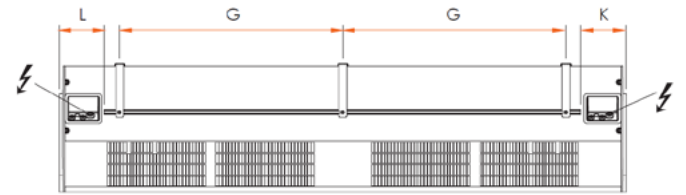

Electric

Ref	(Inch)	Product type
A	81.40	AC-KA72-23
		AC-KE72-20(48)(60)
		AC-KW72-23
B	80.50	AC-KA72-23
		AC-KE72-20(48)(60)
		AC-KW72-23
C	62.10	AC-KA60-23
		AC-KE60-20(48)(60)
		AC-KW60-23
D	61.20	AC-KA60-23
		AC-KE60-20(48)(60)
		AC-KW60-23
E	42.00	AC-KA36-23
		AC-KE36-20(48)(60)
		AC-KW36-23
F	41.10	AC-KA36-23
		AC-KE36-20(48)(60)
		AC-KW36-23

Ref	(Inch)	Product type
G	81.40	All Models
H	18.00	All Models
I	10.00	All Models
J	8.22	All Models
K	6.57	All Models
L	6.49	All Models
M	4.68	All Models
N	8.22	All Models
O	1.96	All Models
P	2.00	All Models
Q	1.65	All Models
R	0.39	All Models