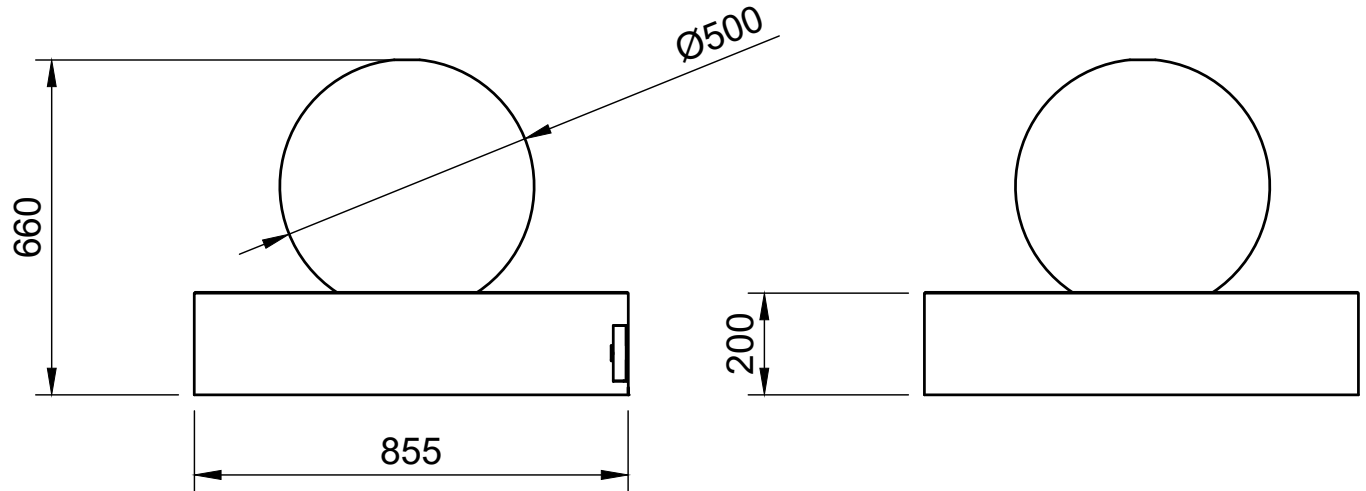

90cm

TROUGH HEIGHT - 35cm

Total Weight with Water - 600kg

70cm

Pump: Oase Aquarius
Universal 3000
Max Flow Rate: 3000 Litres
per hour // 45W - 240 V
Pump Power - 10m Cable from
pump, no plug top.

70cm

TROUGH HEIGHT - 30cm

Total Weight with Water - 360kg

Inspired by our larger leaf Balls, the water gently tumbles in to a decorative pool where the water is recycled, creating a visual delight. This feature now is available in two ball sizes and with two base designs. The Octagonal Base has been designed for a more traditional feel and the Round base for a contemporary look.

LBWF90-02: 90cm Ball w/ Round Base // 140cm dia. x 110cm high // Weight 117kg.

LBWF70-02: 70cm Ball w/ Round Base // 110cm dia. x 85cm High // Weight 74kg.

A PLACE IN THE GARDEN

SPEC SHEETS - 50CM LEAF BALL WATER FEATURES

Dimensions:
85cm diameter x 65cm H (Adjustable Height)
Weight: 65kg.

Pump Info:

Oase Aquarius Universal 2000

Max Flow Rate: 2000 Litres per hour
45W - 240 V
Pump Power - 10m Cable from pump,
no plug top attached