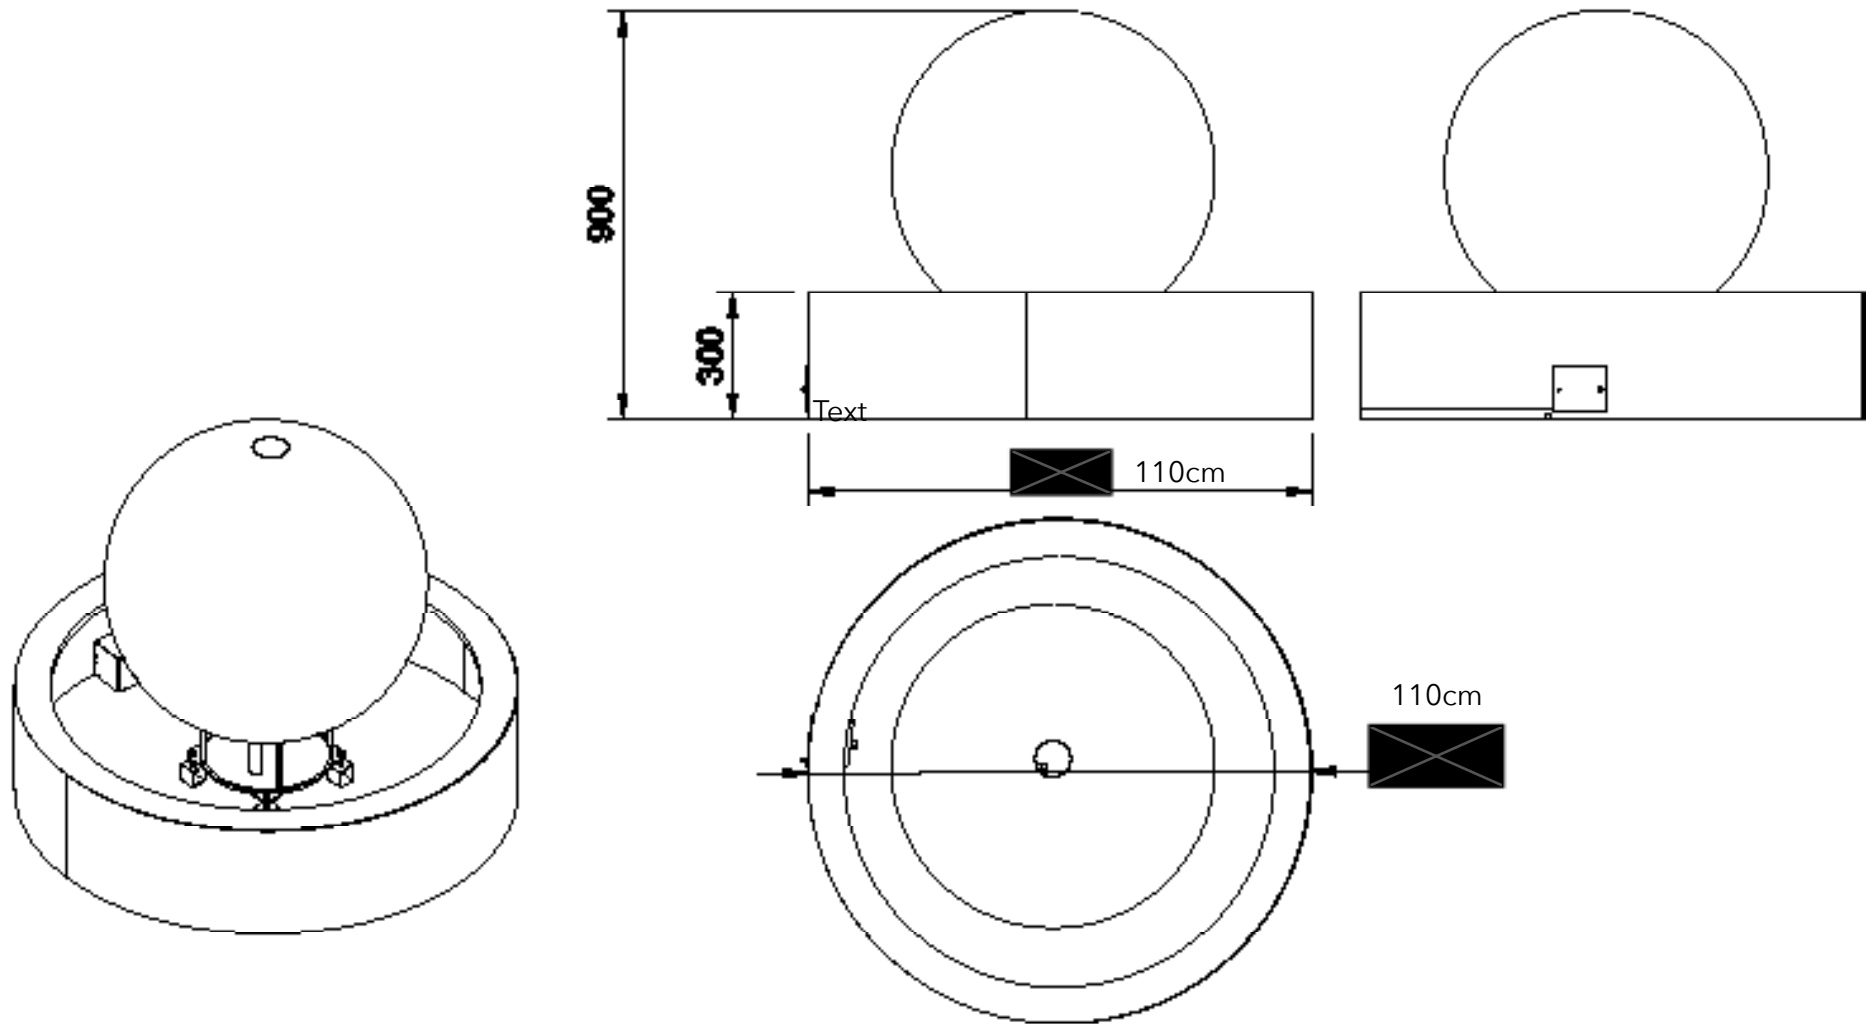

Total Weight with Water - 360kg

Inspired by our larger leaf Balls, the water gently tumbles in to a decorative pool where the water is recycled, creating a visual delight. This feature now is available in two ball sizes and with two base designs. The Octagonal Base has been designed for a more traditional feel and the Round base for a contemporary look.

LBWF90-02: 90cm Ball w/ Round Base // 140cm dia. x 110cm high // Weight 117kg.

LBWF70-02: 70cm Ball w/ Round Base // 110cm dia. x 85cm High // Weight 74kg.

A PLACE IN THE GARDEN

SPEC SHEETS - 50CM LEAF BALL WATER FEATURES

Dimensions:
85cm diameter x 65cm H (Adjustable Height)
Weight: 65kg.

Pump Info:

Oase Aquarius Universal 2000

Max Flow Rate: 2000 Litres per hour
45W - 240 V
Pump Power - 10m Cable from pump,
no plug top attached

Approx Weight with Water - 235kg.

Leaf Ball Water Feature Round 70

Leaf Ball Water Feature 90