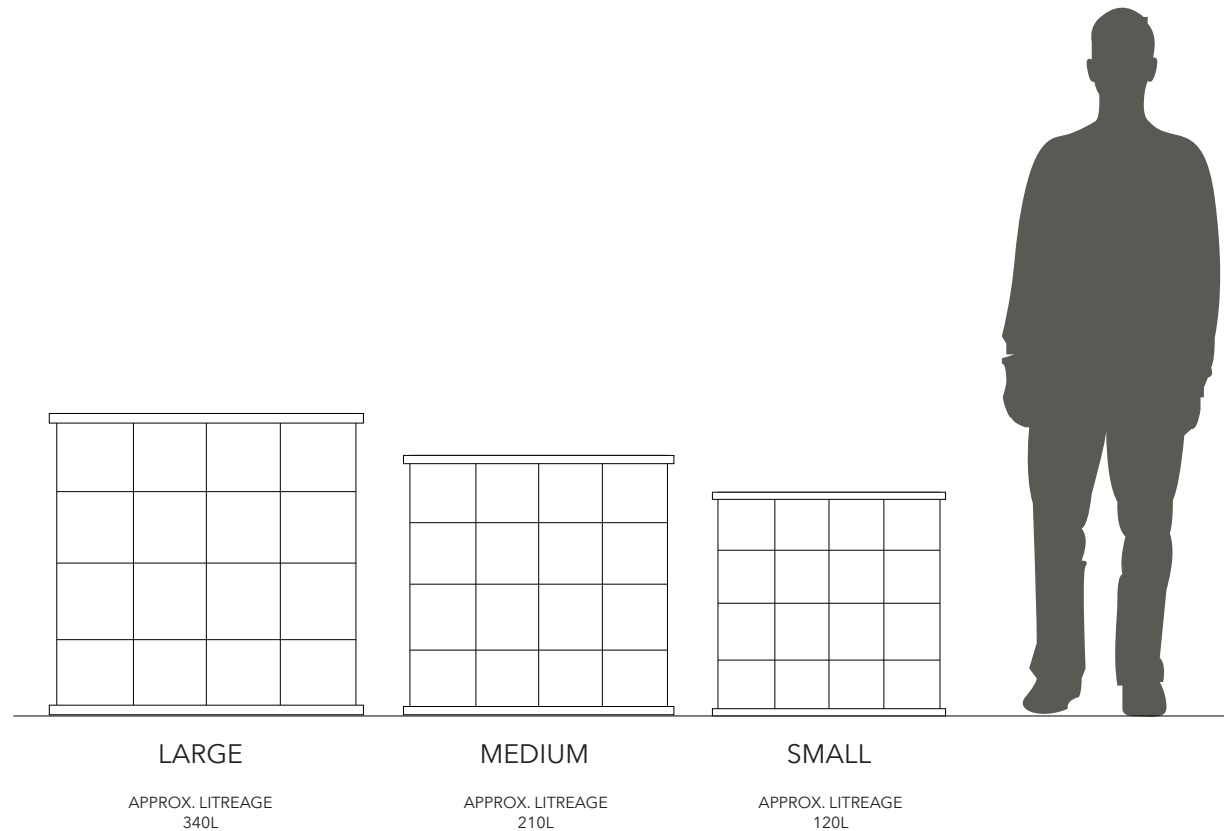

A PLACE IN THE GARDEN

SPEC SHEETS - SIENNA PLANTERS

The latest design in our planter range, the Sienna is based on a 17th century design. This traditional style planter has strong lines and is our most intricate design yet. The planters will arrive in a weathered finish and over time they will lighten due to the natural oxidisation process to develop an aged patina.

Small - 50cm W x 50cm D x 50cm H // Internal Measurements: 44cm x 44cm // Weight: 34kg
Medium - 60cm W x 60cm D x 60cm H // Internal Measurements: 53cm x 53cm // Weight: 46kg
Large - 70cm W x 70cm D x 70cm H // Internal Measurements: 62cm x 62cm // Weight: 58kg