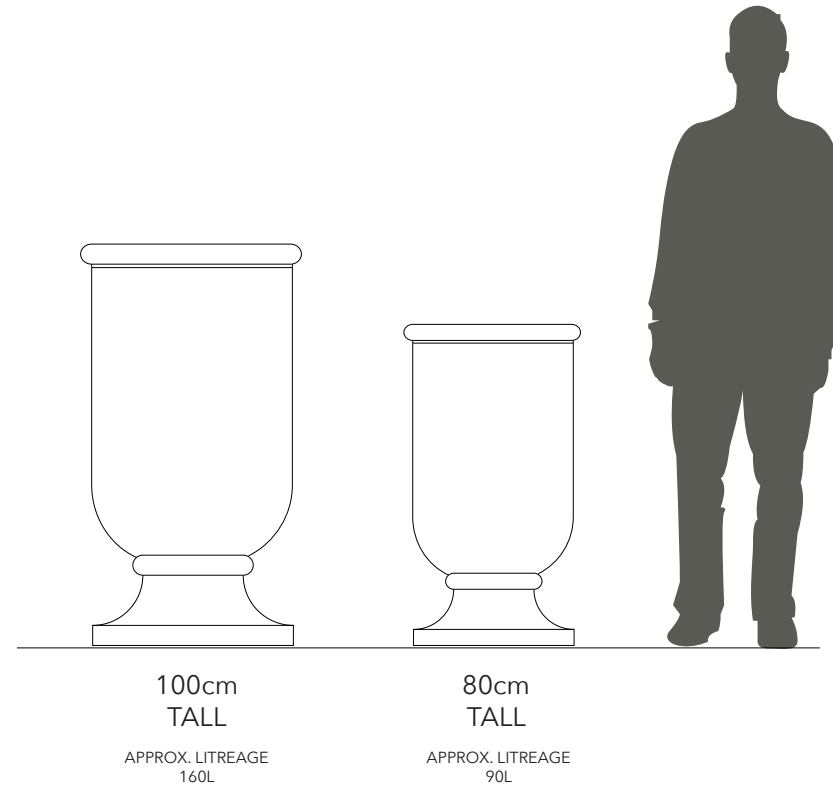

A PLACE IN THE GARDEN

SPEC SHEETS - ROMA PLANTERS

A contemporary version of the more classical 'urn', The Roma is an elegant hot zinc dipped hand-made planter. Heavily influenced by the courtyard gardens of Rome and Venice this stunning product is indeed a statement. The Roma planters are available in two sizes and would make a dramatic addition to any driveway, courtyard or entrance. The planters will arrive in a weathered zinc finish, but over time they will lighten due to the natural oxidation process.

80cm Tall - 40cm W x 40cm D x 80cm H // Internal Measurements: 31cm x 31cm // Weight: 15kg
100cm Tall - 50cm W x 50cm D x 100cm H // Internal Measurements: 41cm x 41cm // Weight: 25kg